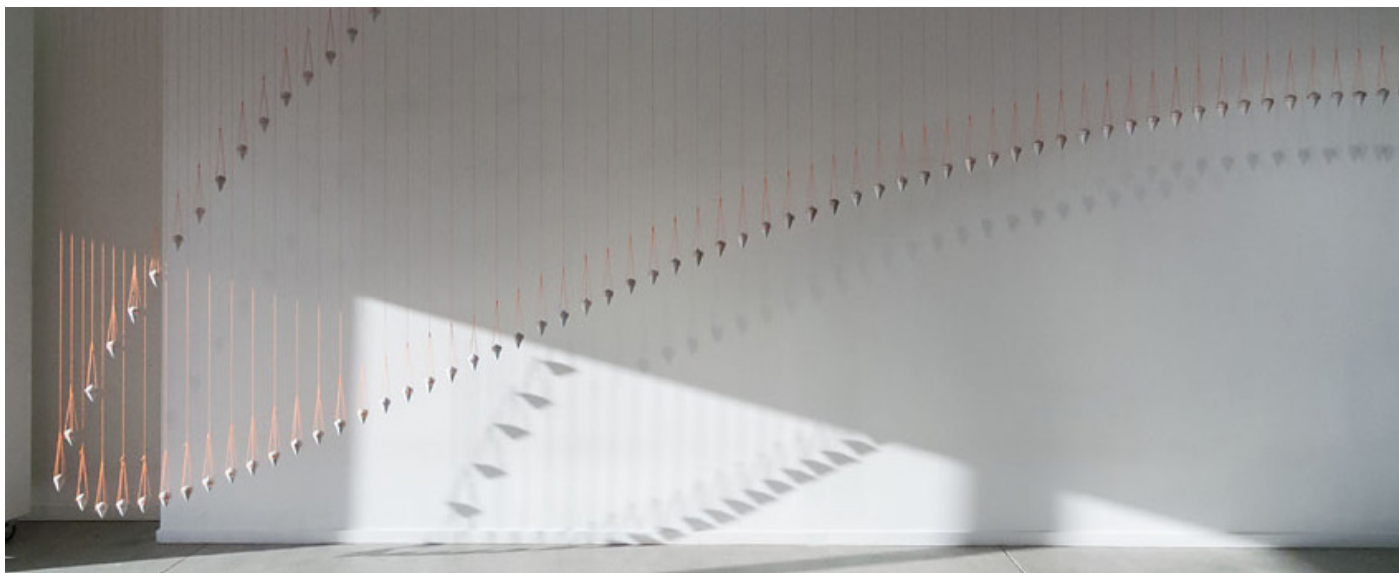

Plot, 2014, Whitespace Contemporary Art
Photo courtesy of artsdiary.co.nz

SELECTED GROUP EXHIBITIONS

1. **2007** *Group Show*, Bath Street Gallery, Auckland
   Other Worlds, Bath Street Gallery in collaboration with Artis Gallery, Auckland
2. **2006** *Group Show*, Bath Street Gallery, Auckland
   New Paintings, Campbell-Grant Gallery, Christchurch
3. **2004** *Tutor's Show*, Artstation, Auckland
4. **2002** *Christmas Show*, Campbell-Grant Gallery, Christchurch
5. **2001-06** *Group Shows*, Vavasour Godkin Gallery, Auckland
   Screens, Vavasour Godkin Gallery, Auckland
   Campbell-Grant Gallery, Christchurch
   Three Artists, Vavasour Godkin Gallery, Auckland
   Drill, Artstation, Auckland
   Trailer, Campbell-Grant Gallery
6. **2000** *Upstarts*, Peters Muir Petford Gallery, Auckland
7. **1999** *4Ground*, George Fraser Gallery, Auckland
   Elam Graduation Show, Auckland
   Stewed, Dial Space, Auckland

AWARDS

1. **2008** BMW Art Awards Exhibition
2. **2006** Finalist 'Wallace Art Awards Travelling Exhibition', Akd/Wgtn
3. **2000** Waikato National Art Award, Hamilton

PUBLICATIONS

1. **2009** Warwick Brown, *Seen this Century, 100 Contemporary New Zealand Artists : a Collector's Guide*