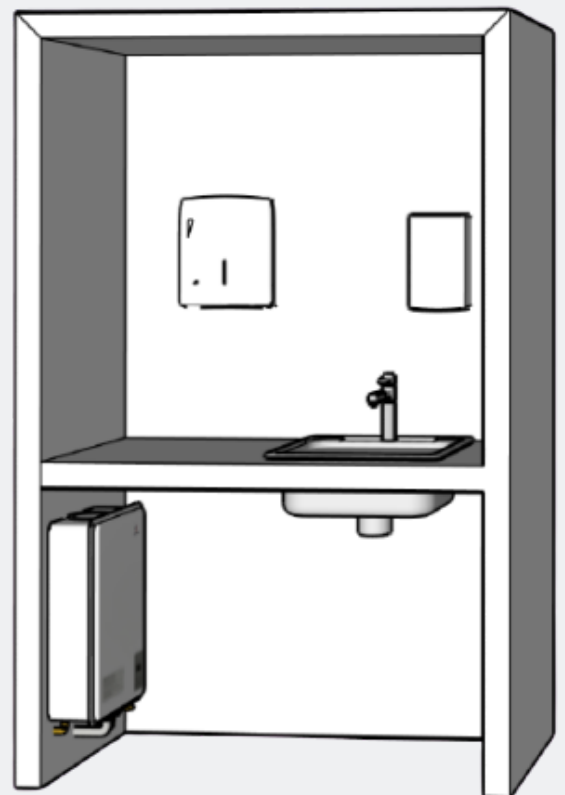

HAND WASH FACILITY

SAFE & PORTABLE

Our portable hand wash facilities are a convenient and easy option for when extra hygiene facilities are needed. They are robust and hardy, ideal for outdoor use and the perfect unit for building and construction sites, factory's, workplaces, schools and playgrounds etc.

FEATURES & BENEFITS

- Connects to services therefore unlimited capacity.
- Hot and cold water.
- Wall mounted soap dispenser.
- Wall mounted paper towel dispenser.
- We offer restocking of supplies if required.
- Rubbish bin included.
- Weather resistant.

DIMENSIONS

Height: 2100mm

Width: 1350mm

Depth: 700mm

SAFE HIRE
trading as

SAFE SITE access-HIRE MOVEABLES

'SAFETY DOESN'T COST... IT PAYS'

0508 546 411 | www.safehire.co.nz