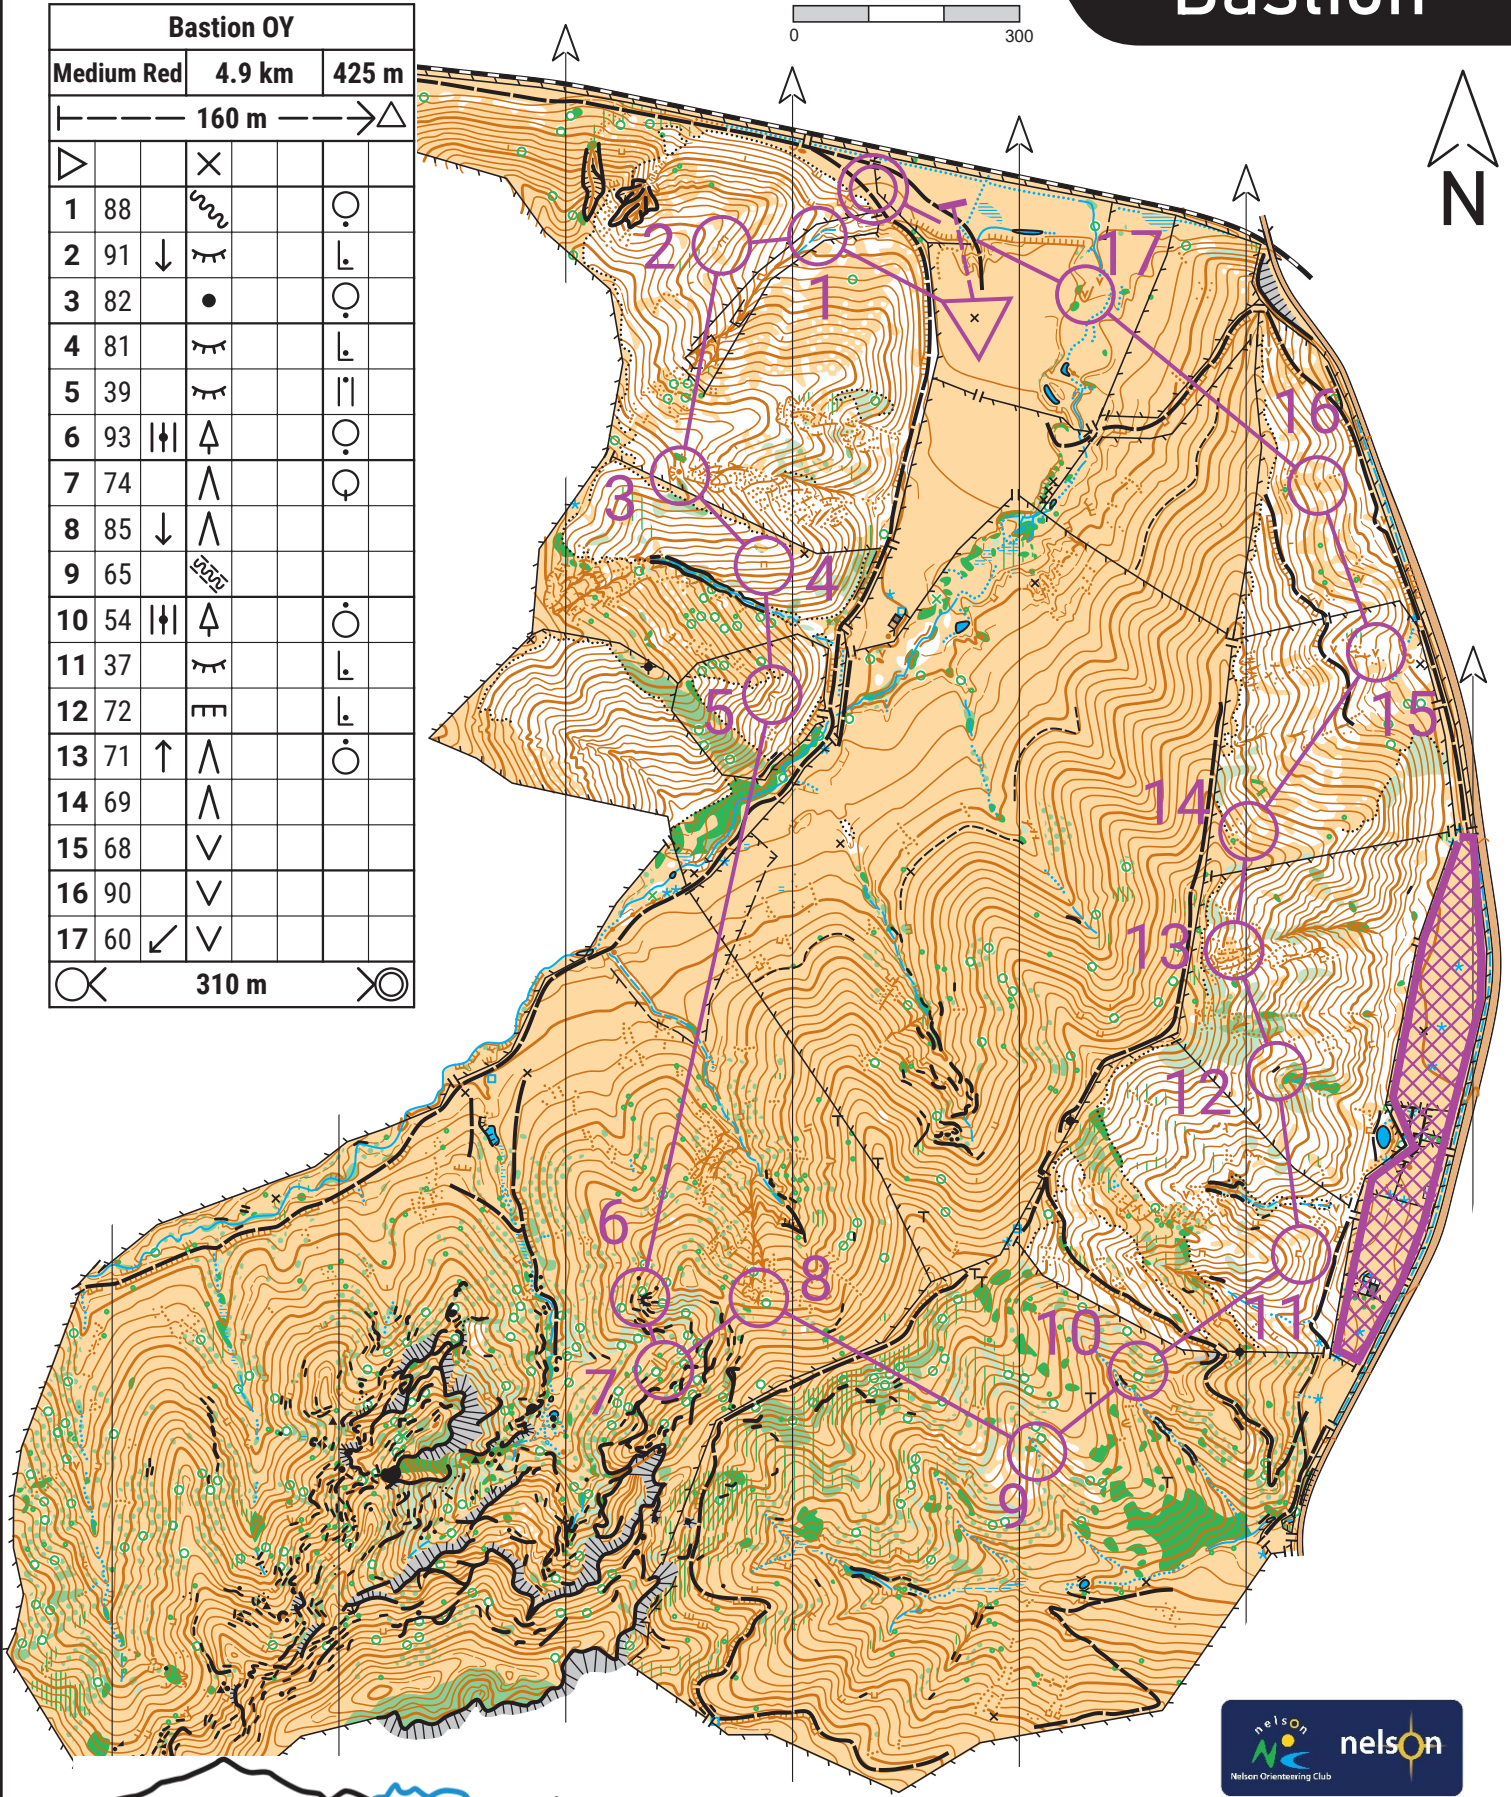

Bastion

s.1:10,000 - e.5m

0 300

Bastion OY				
Medium Red	4.9 km	425 m		
----- 160 m ----->△				
▷		×		
1	88	⋈		○
2	91	↓	⋈	⋈
3	82	●		○
4	81	⋈		⋈
5	39	⋈		||
6	93	||	△	○
7	74	∧		○
8	85	↓	∧	
9	65	⋈		
10	54	||	△	○
11	37	⋈		⋈
12	72	≡		⋈
13	71	↑	∧	○
14	69	∧		
15	68	∨		
16	90	∨		
17	60	↙	∨	
○	310 m			○