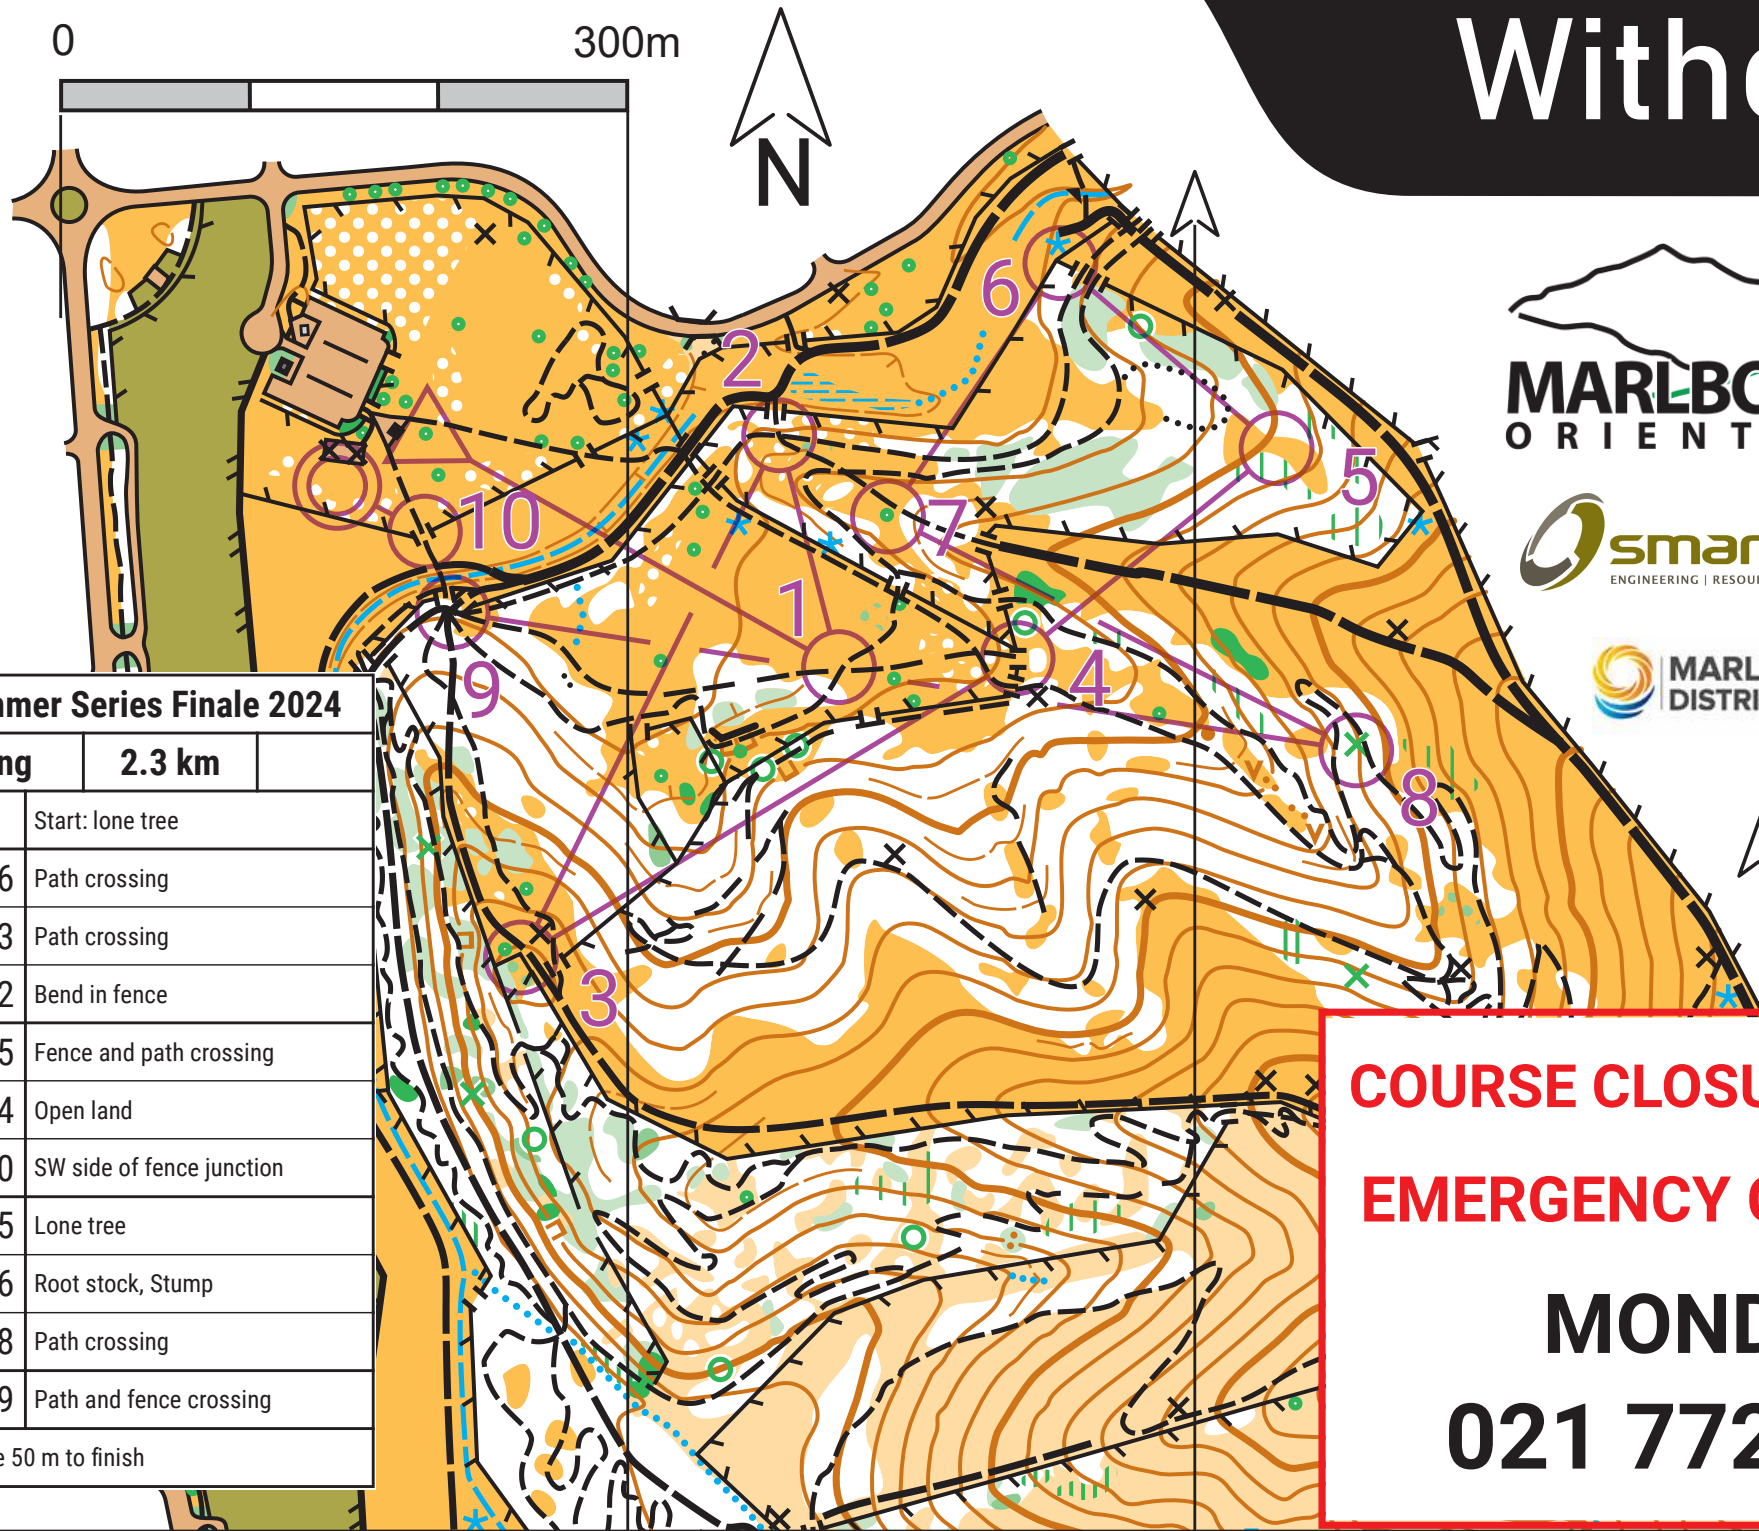

Wither Hill

Summer Series Finale 2024		
Long		2.3 km
▷		Start: lone tree
1	36	Path crossing
2	33	Path crossing
3	42	Bend in fence
4	35	Fence and path crossing
5	44	Open land
6	40	SW side of fence junction
7	45	Lone tree
8	46	Root stock, Stump
9	38	Path crossing
10	39	Path and fence crossing
Navigate 50 m to finish		

COURSE CLOSURE - 7PM

EMERGENCY CONTACT

MONDO

021 772 792