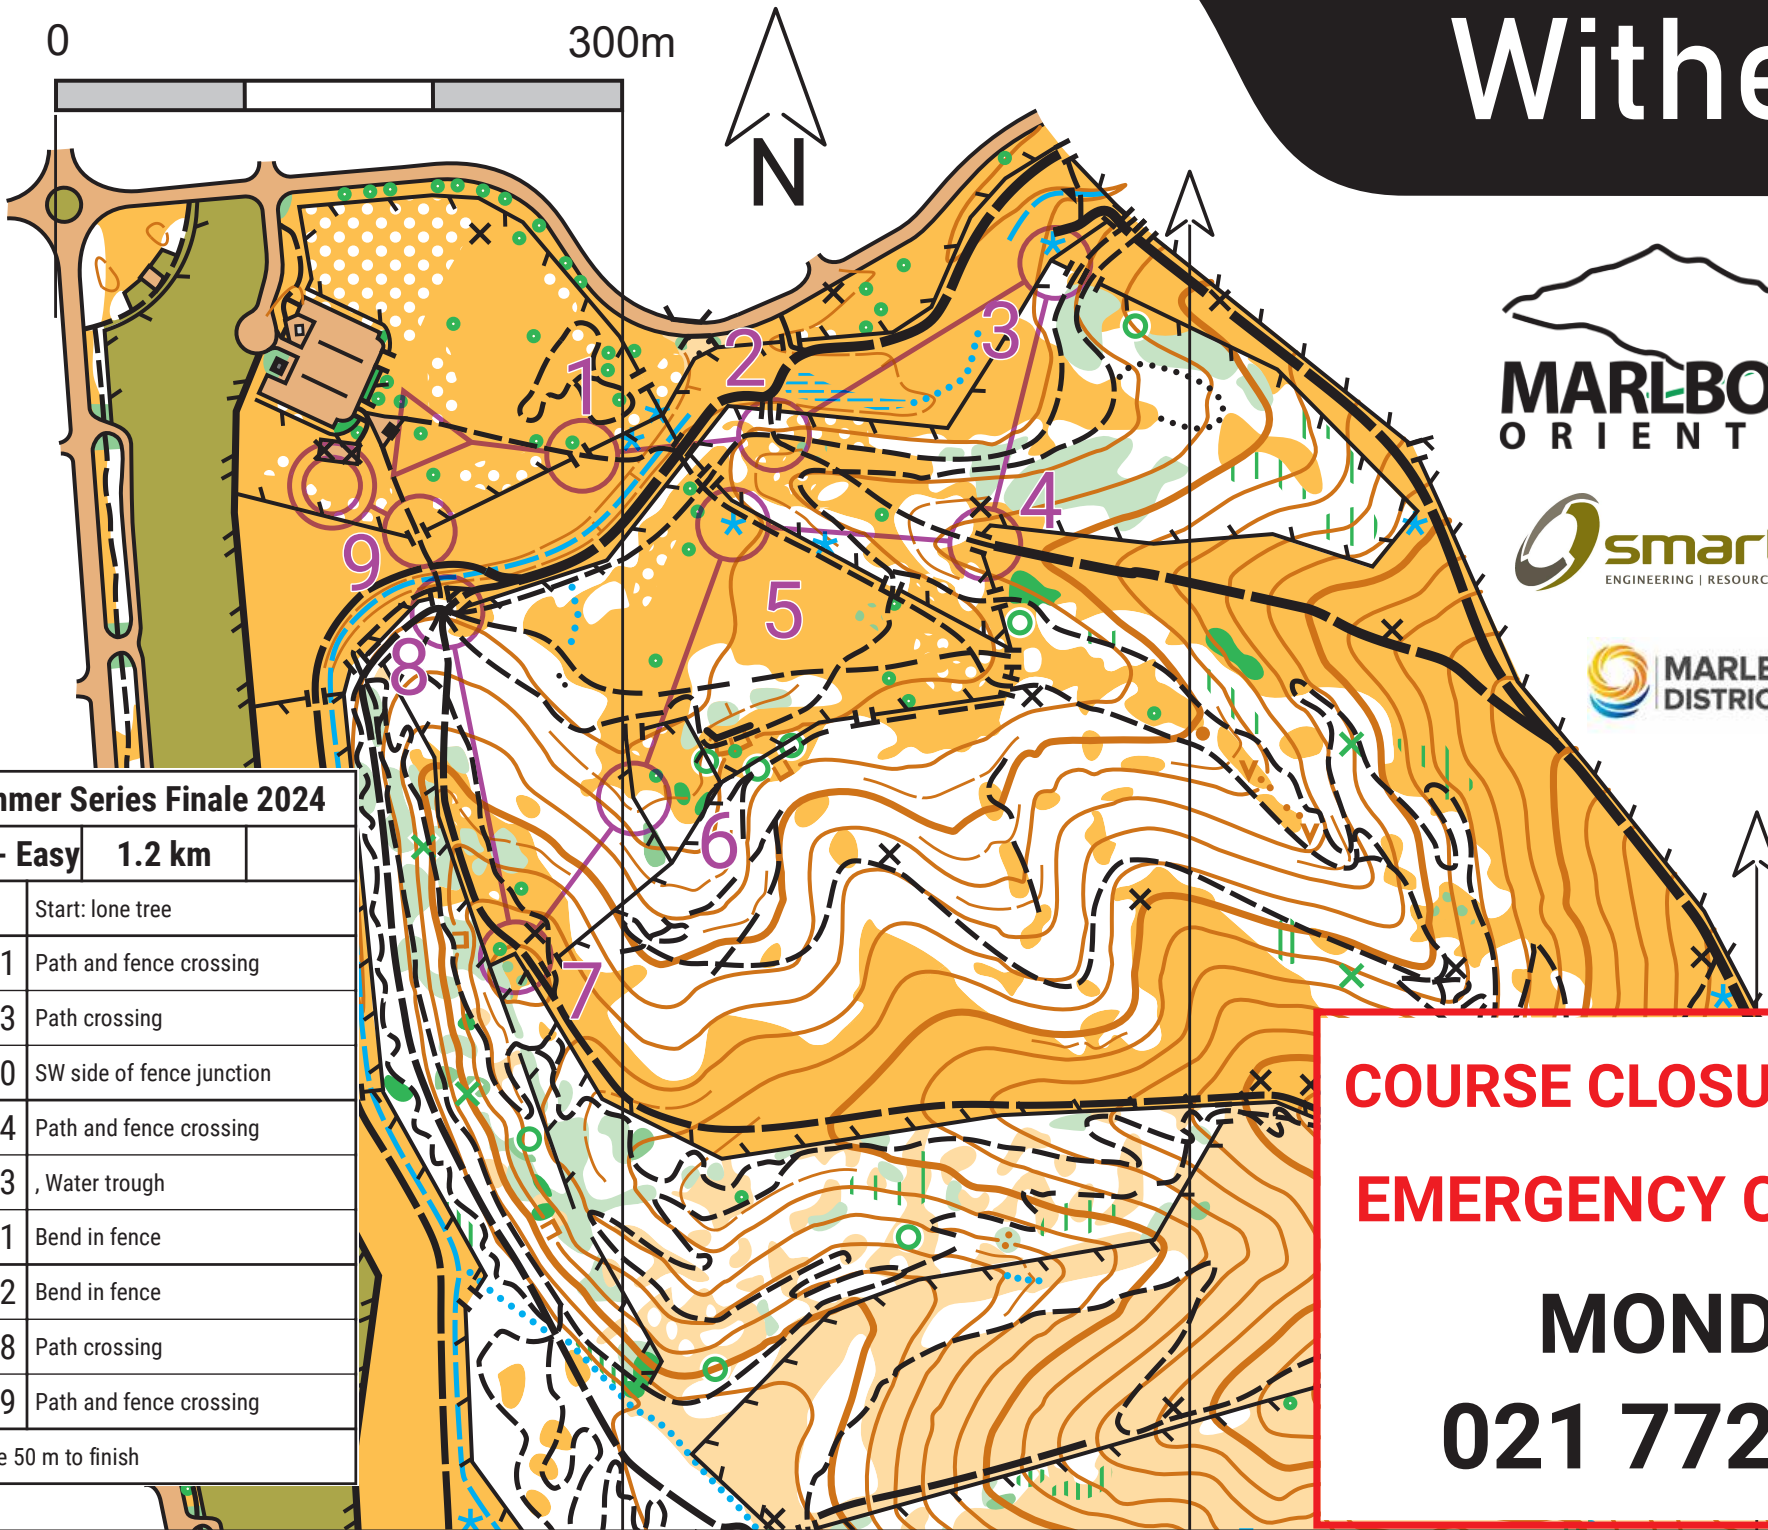

Wither Hill

Summer Series Finale 2024		
Long - Easy		1.2 km
		Start: lone tree
1	31	Path and fence crossing
2	33	Path crossing
3	40	SW side of fence junction
4	34	Path and fence crossing
5	43	, Water trough
6	41	Bend in fence
7	42	Bend in fence
8	38	Path crossing
9	39	Path and fence crossing
Navigate 50 m to finish		

COURSE CLOSURE - 7PM
EMERGENCY CONTACT
MONDO
021 772 792