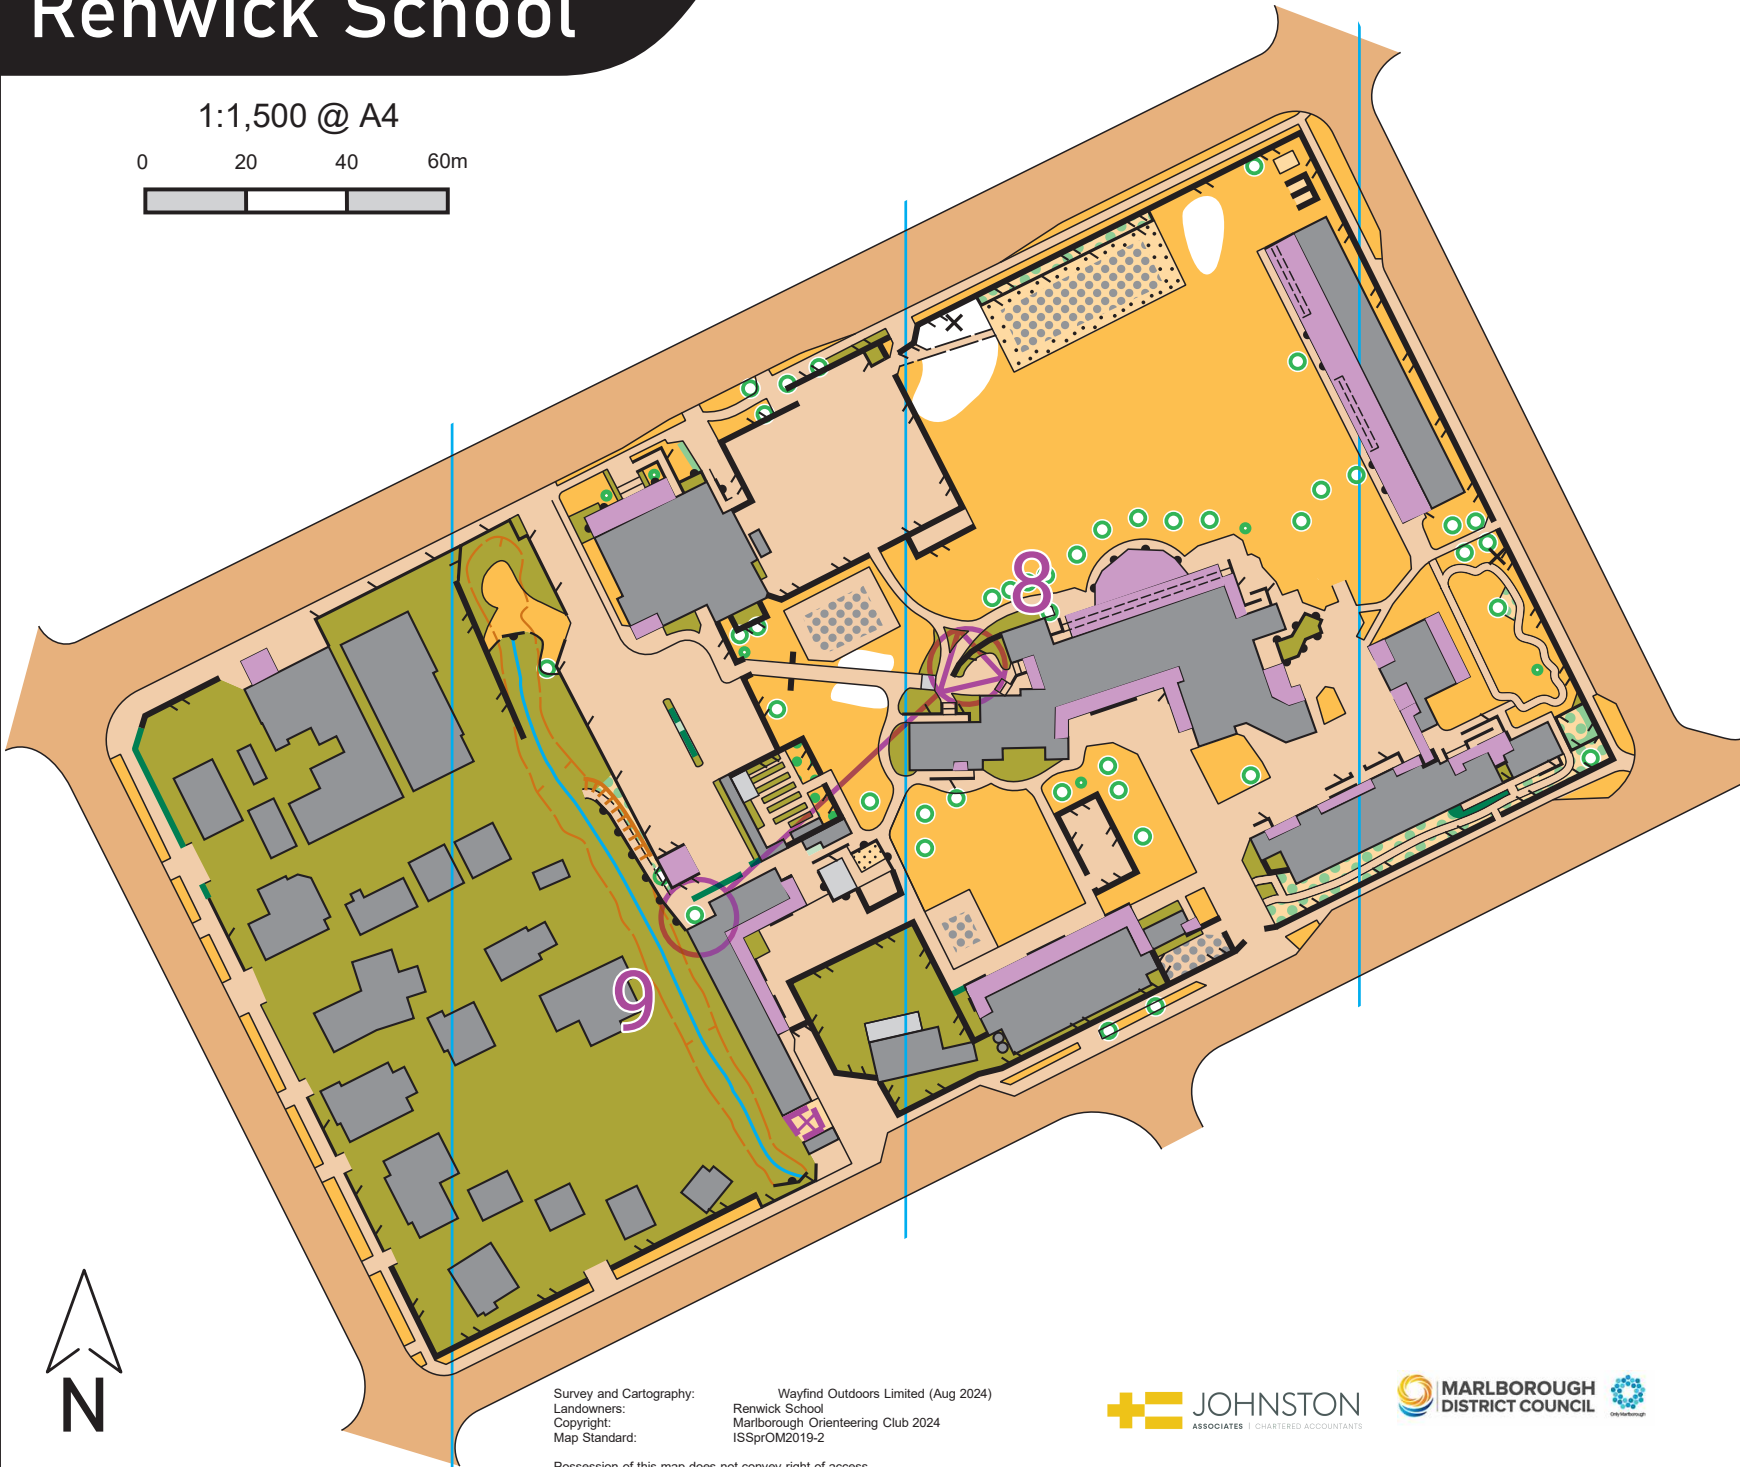

Renwick School

1:1,500 @ A4

0 20 40 60m

Survey and Cartography: Wayfind Outdoors Limited (Aug 2024)
Landowners: Renwick School
Copyright: Marlborough Orienteering Club 2024
Map Standard: ISSPrOM2019-2

Possession of this map does not convey right of access