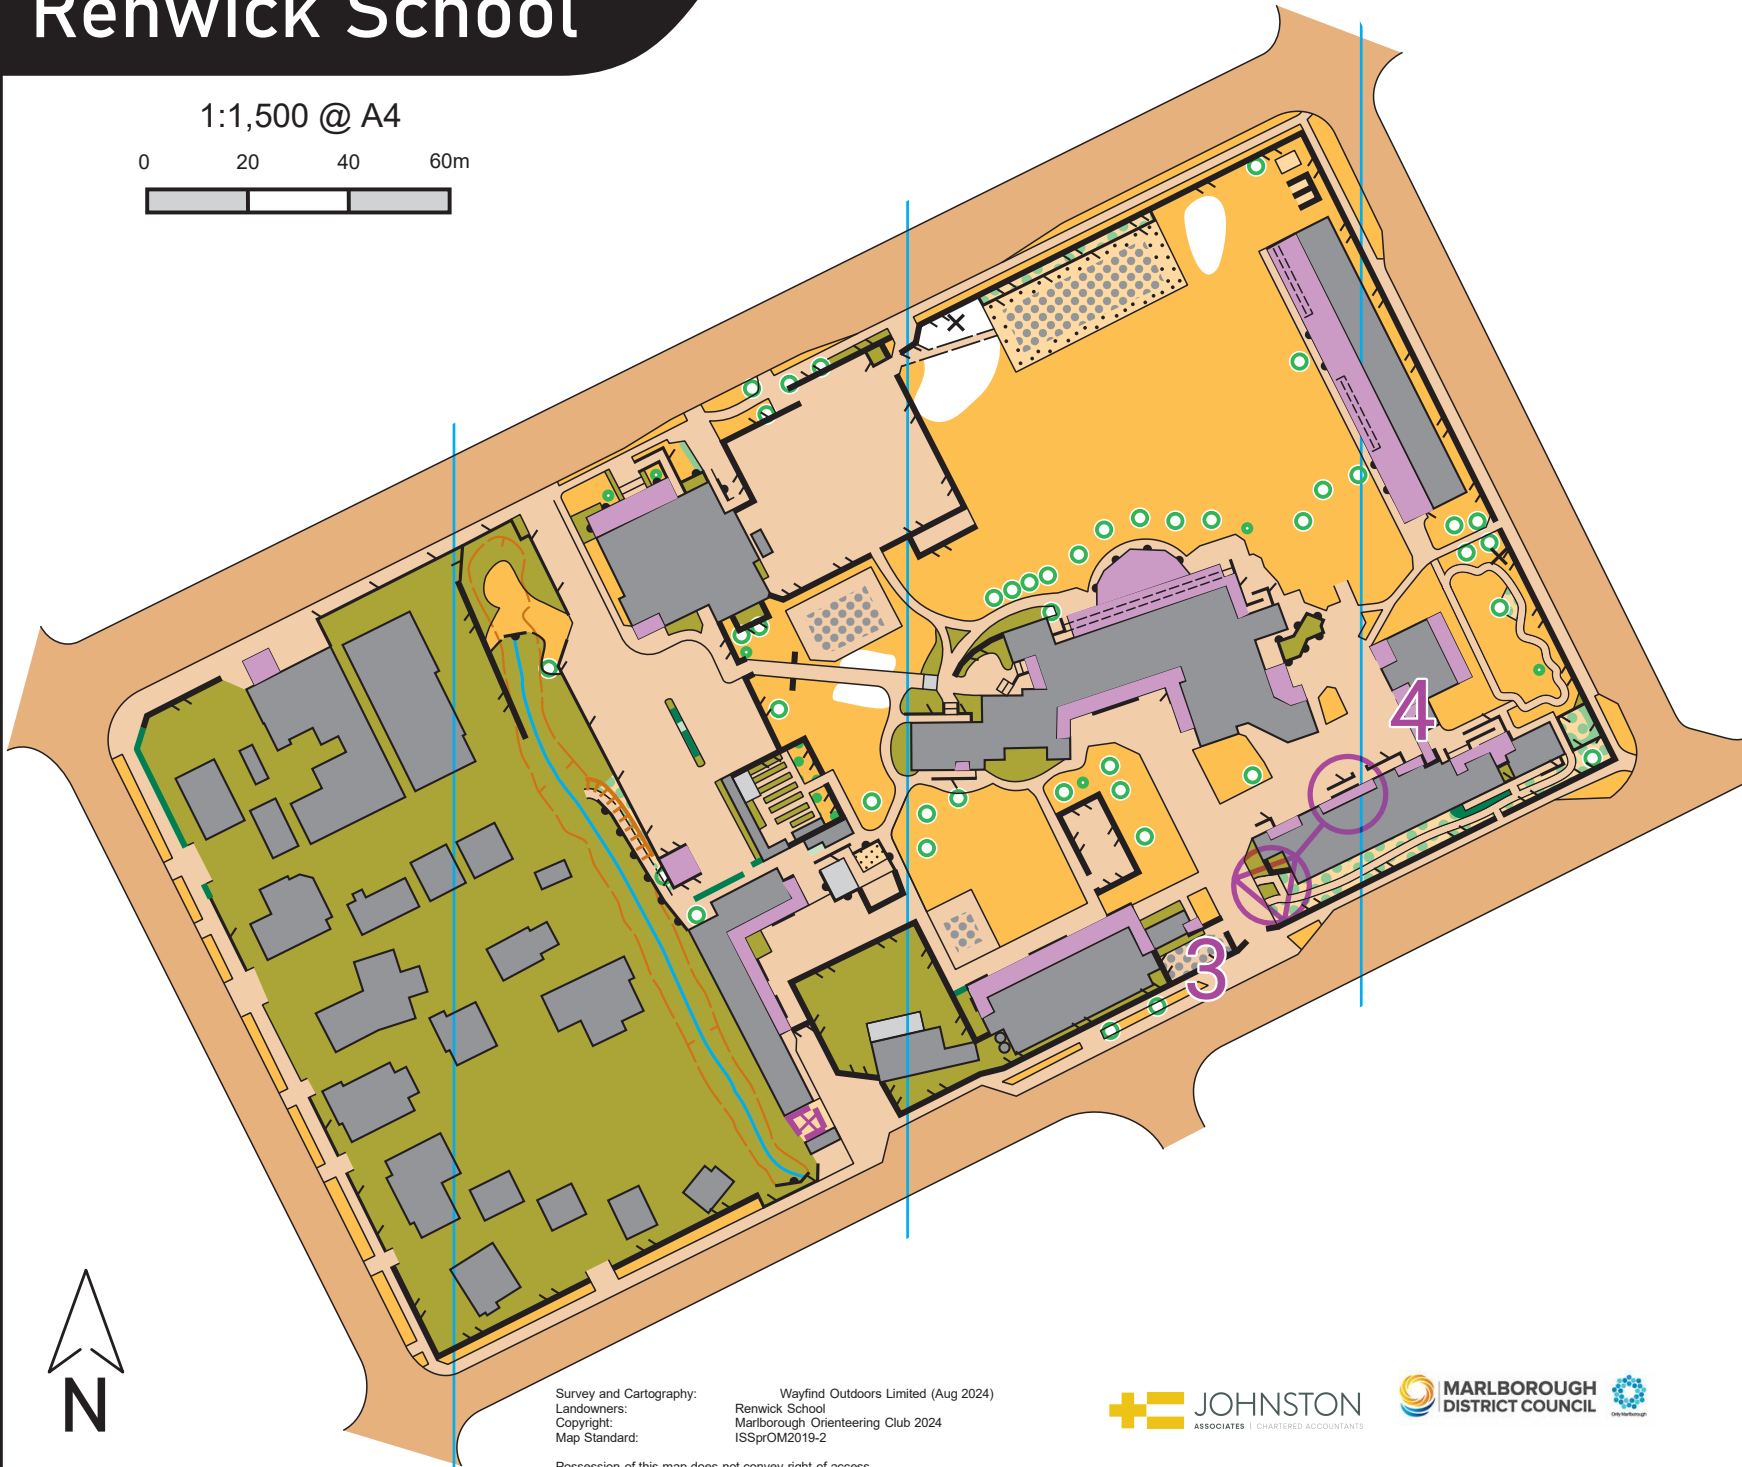

Renwick School

1:1,500 @ A4

Survey and Cartography: Wayfind Outdoors Limited (Aug 2024)
Landowners: Renwick School
Copyright: Marlborough Orienteering Club 2024
Map Standard: ISSPrOM2019-2

Possession of this map does not convey right of access