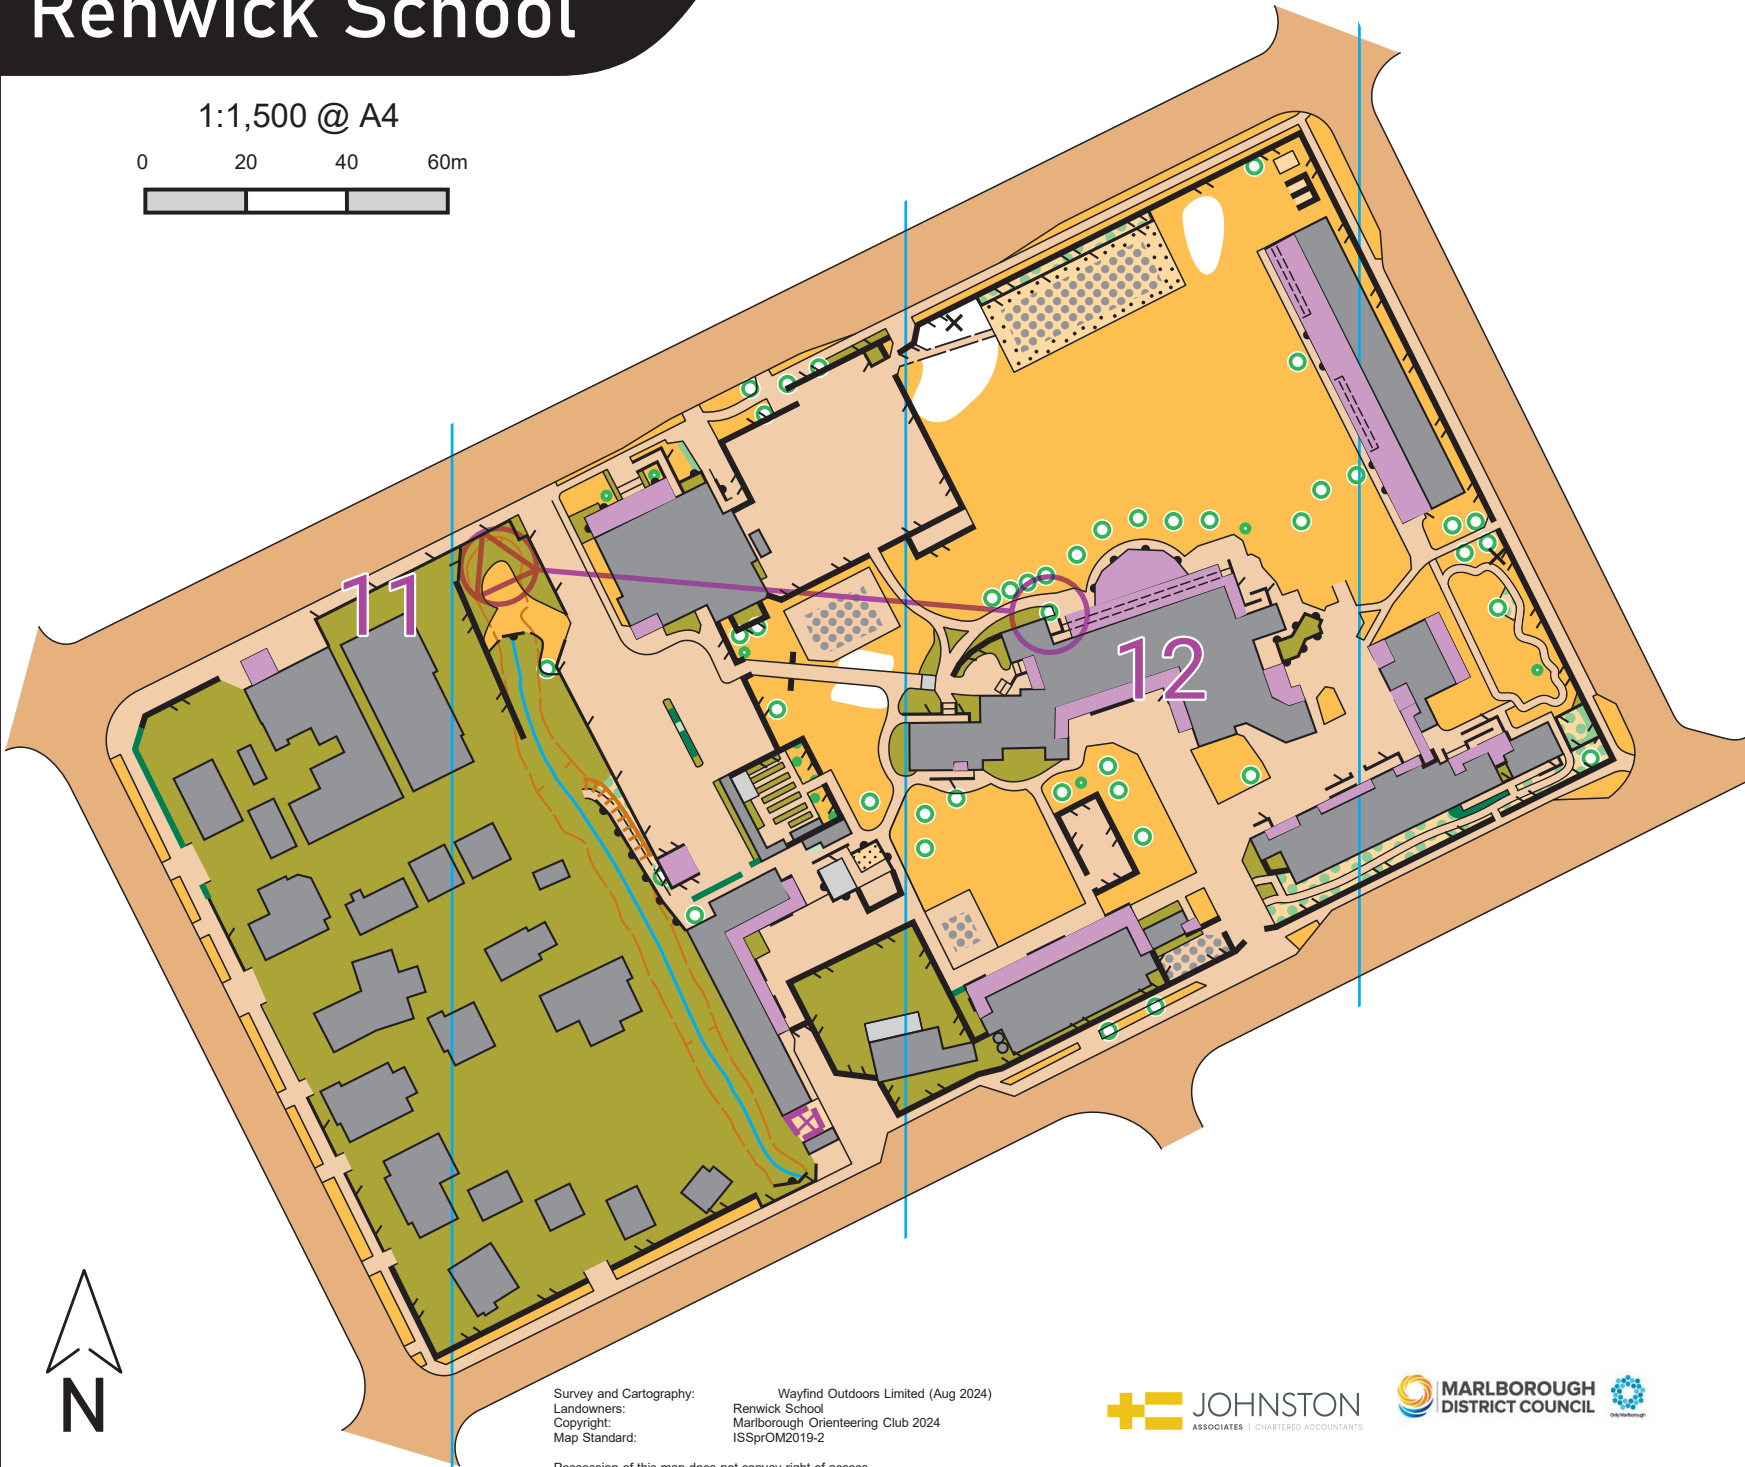

Possession of this map does not convey right of access

Renwick School

1:1,500 @ A4

0 20 40 60m

Survey and Cartography: Wayfind Outdoors Limited (Aug 2024)
Landowners: Renwick School
Copyright: Marlborough Orienteering Club 2024
Map Standard: ISSPrOM2019-2