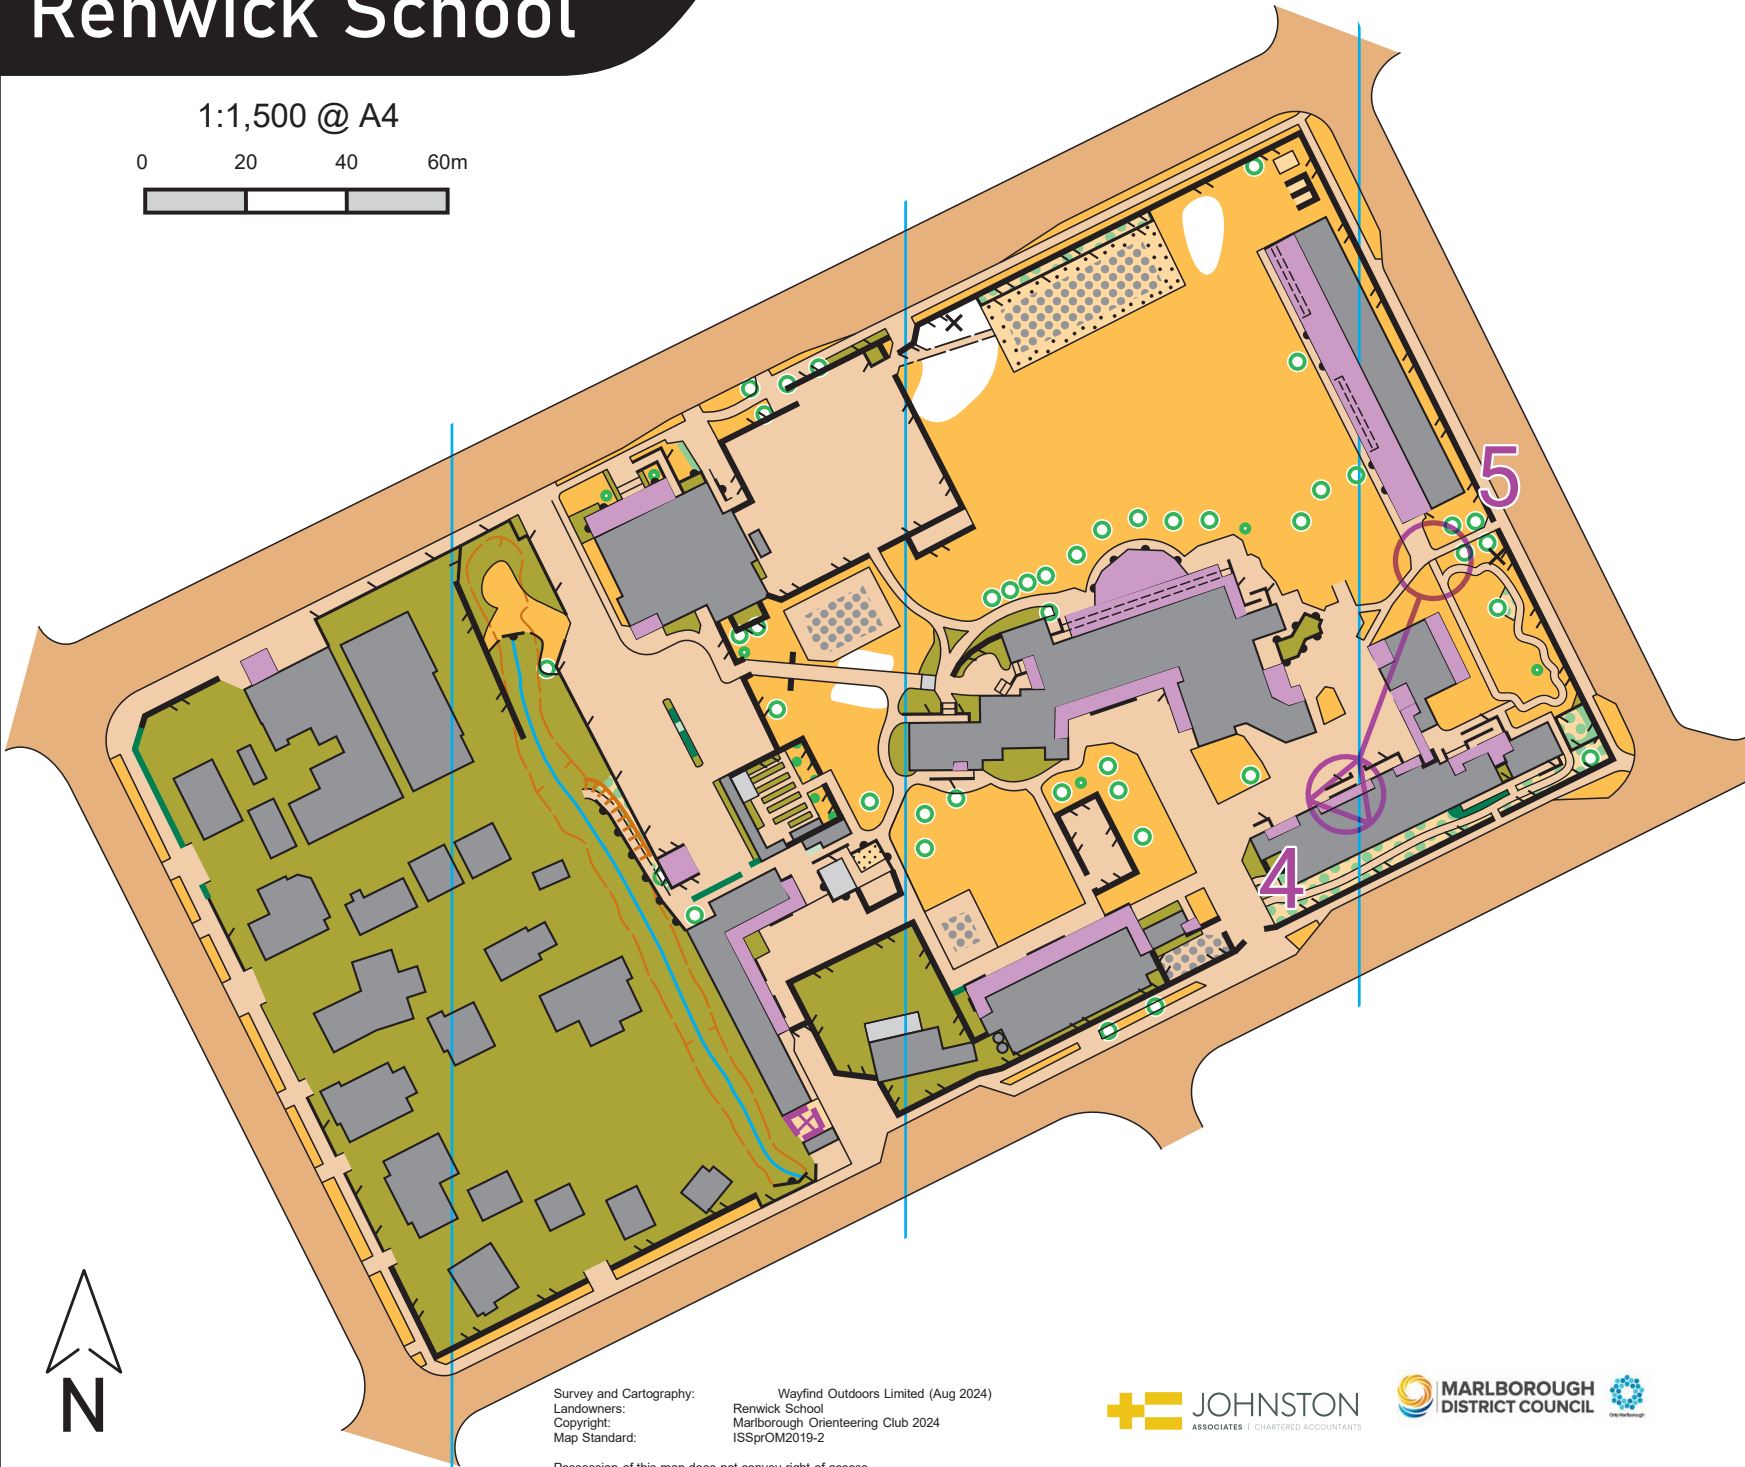

Renwick School

1:1,500 @ A4

0 20 40 60m

Survey and Cartography: Wayfind Outdoors Limited (Aug 2024)
Landowners: Renwick School
Copyright: Marlborough Orienteering Club 2024
Map Standard: ISSPrOM2019-2

Possession of this map does not convey right of access