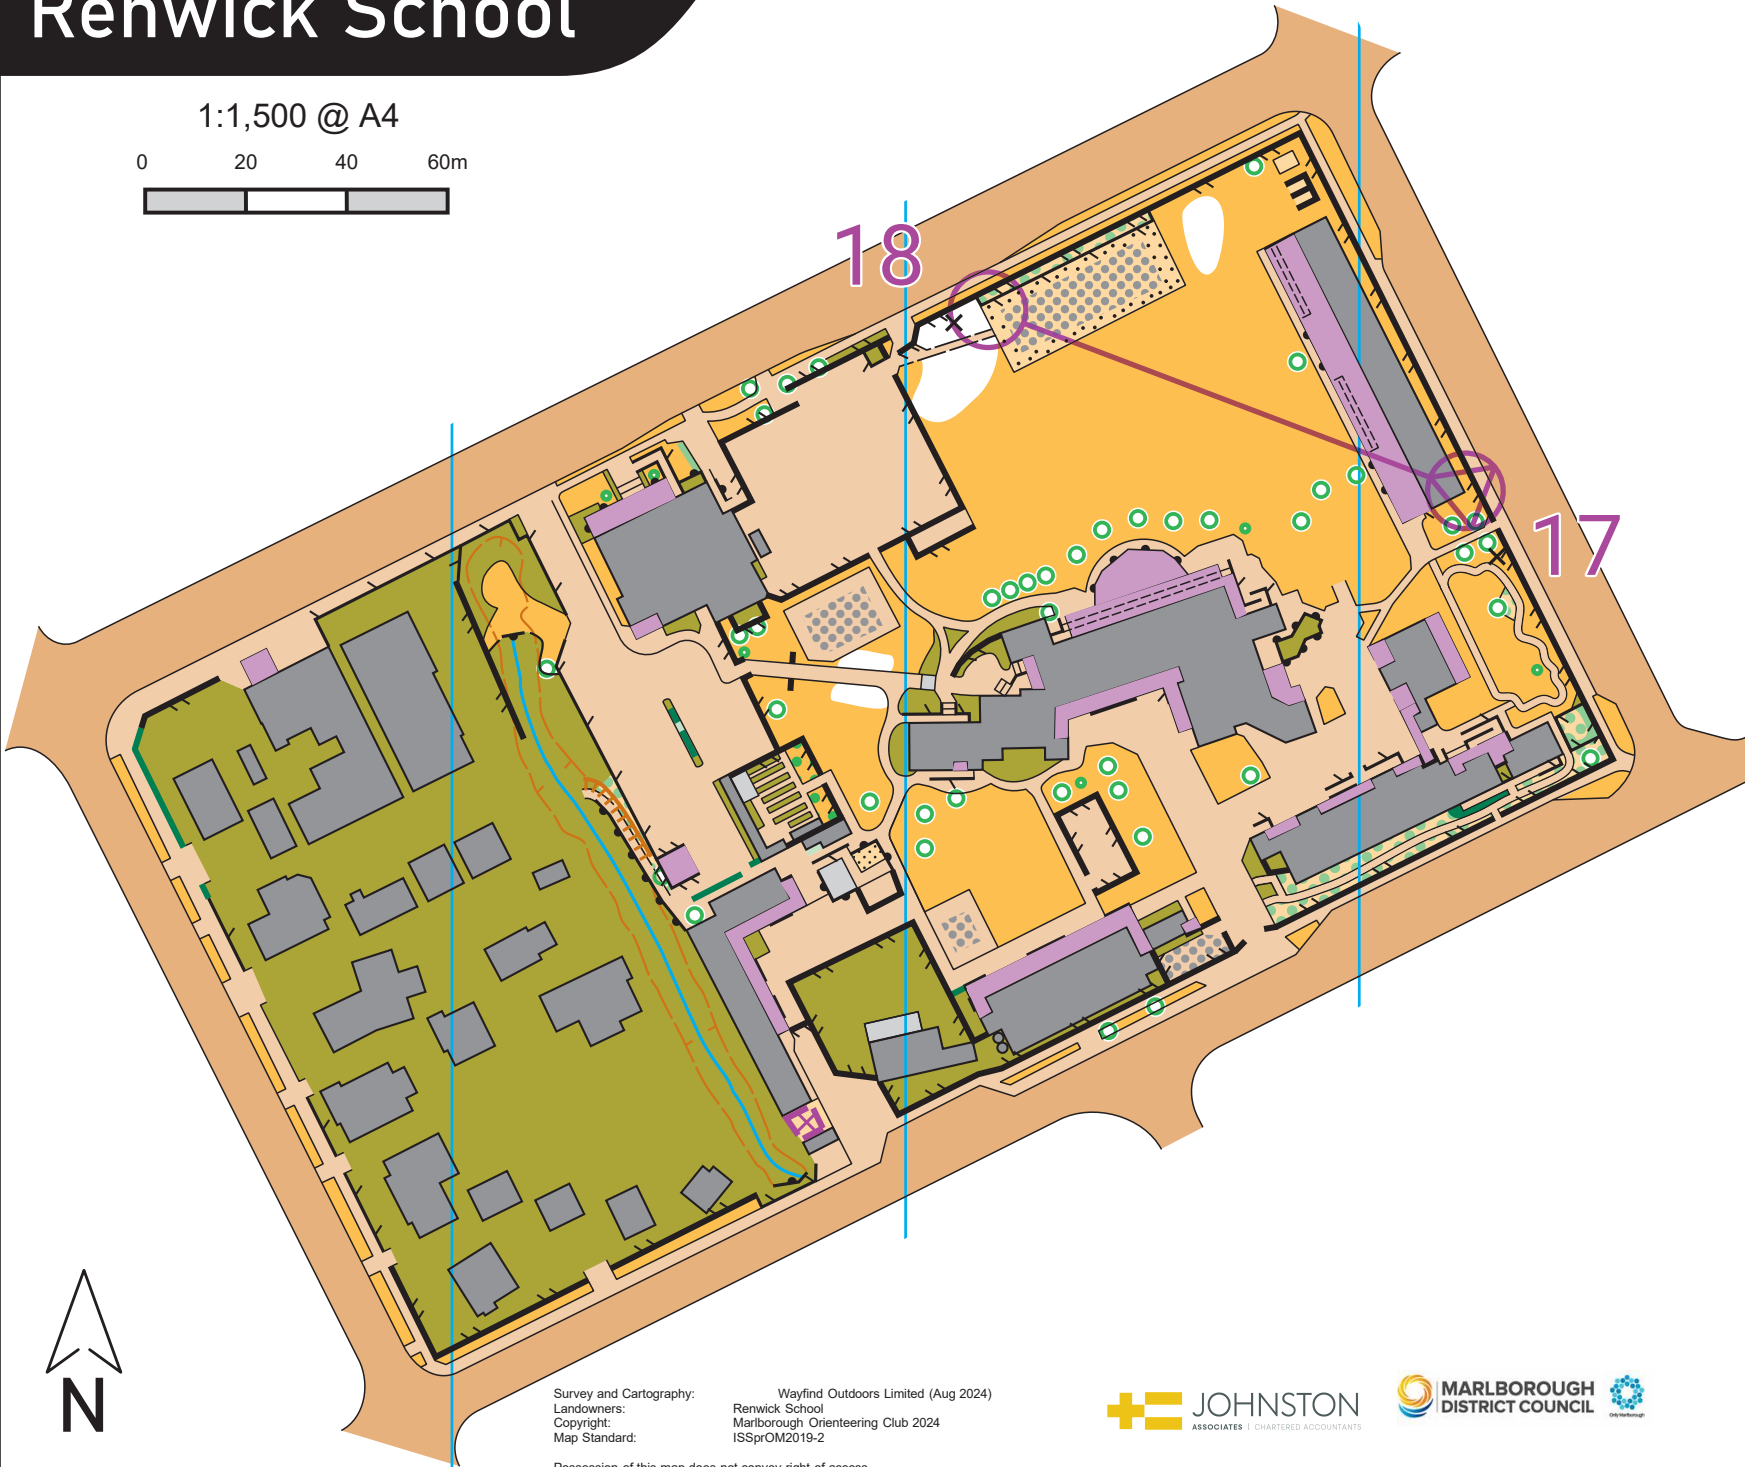

Possession of this map does not convey right of access

Renwick School

1:1,500 @ A4

0 20 40 60m

Survey and Cartography: Wayfind Outdoors Limited (Aug 2024)
Landowners: Renwick School
Copyright: Marlborough Orienteering Club 2024
Map Standard: ISSPrOM2019-2

Possession of this map does not convey right of access

Renwick School

1:1,500 @ A4

Survey and Cartography: Wayfind Outdoors Limited (Aug 2024)
Landowners: Renwick School
Copyright: Marlborough Orienteering Club 2024
Map Standard: ISSPOM2019-2