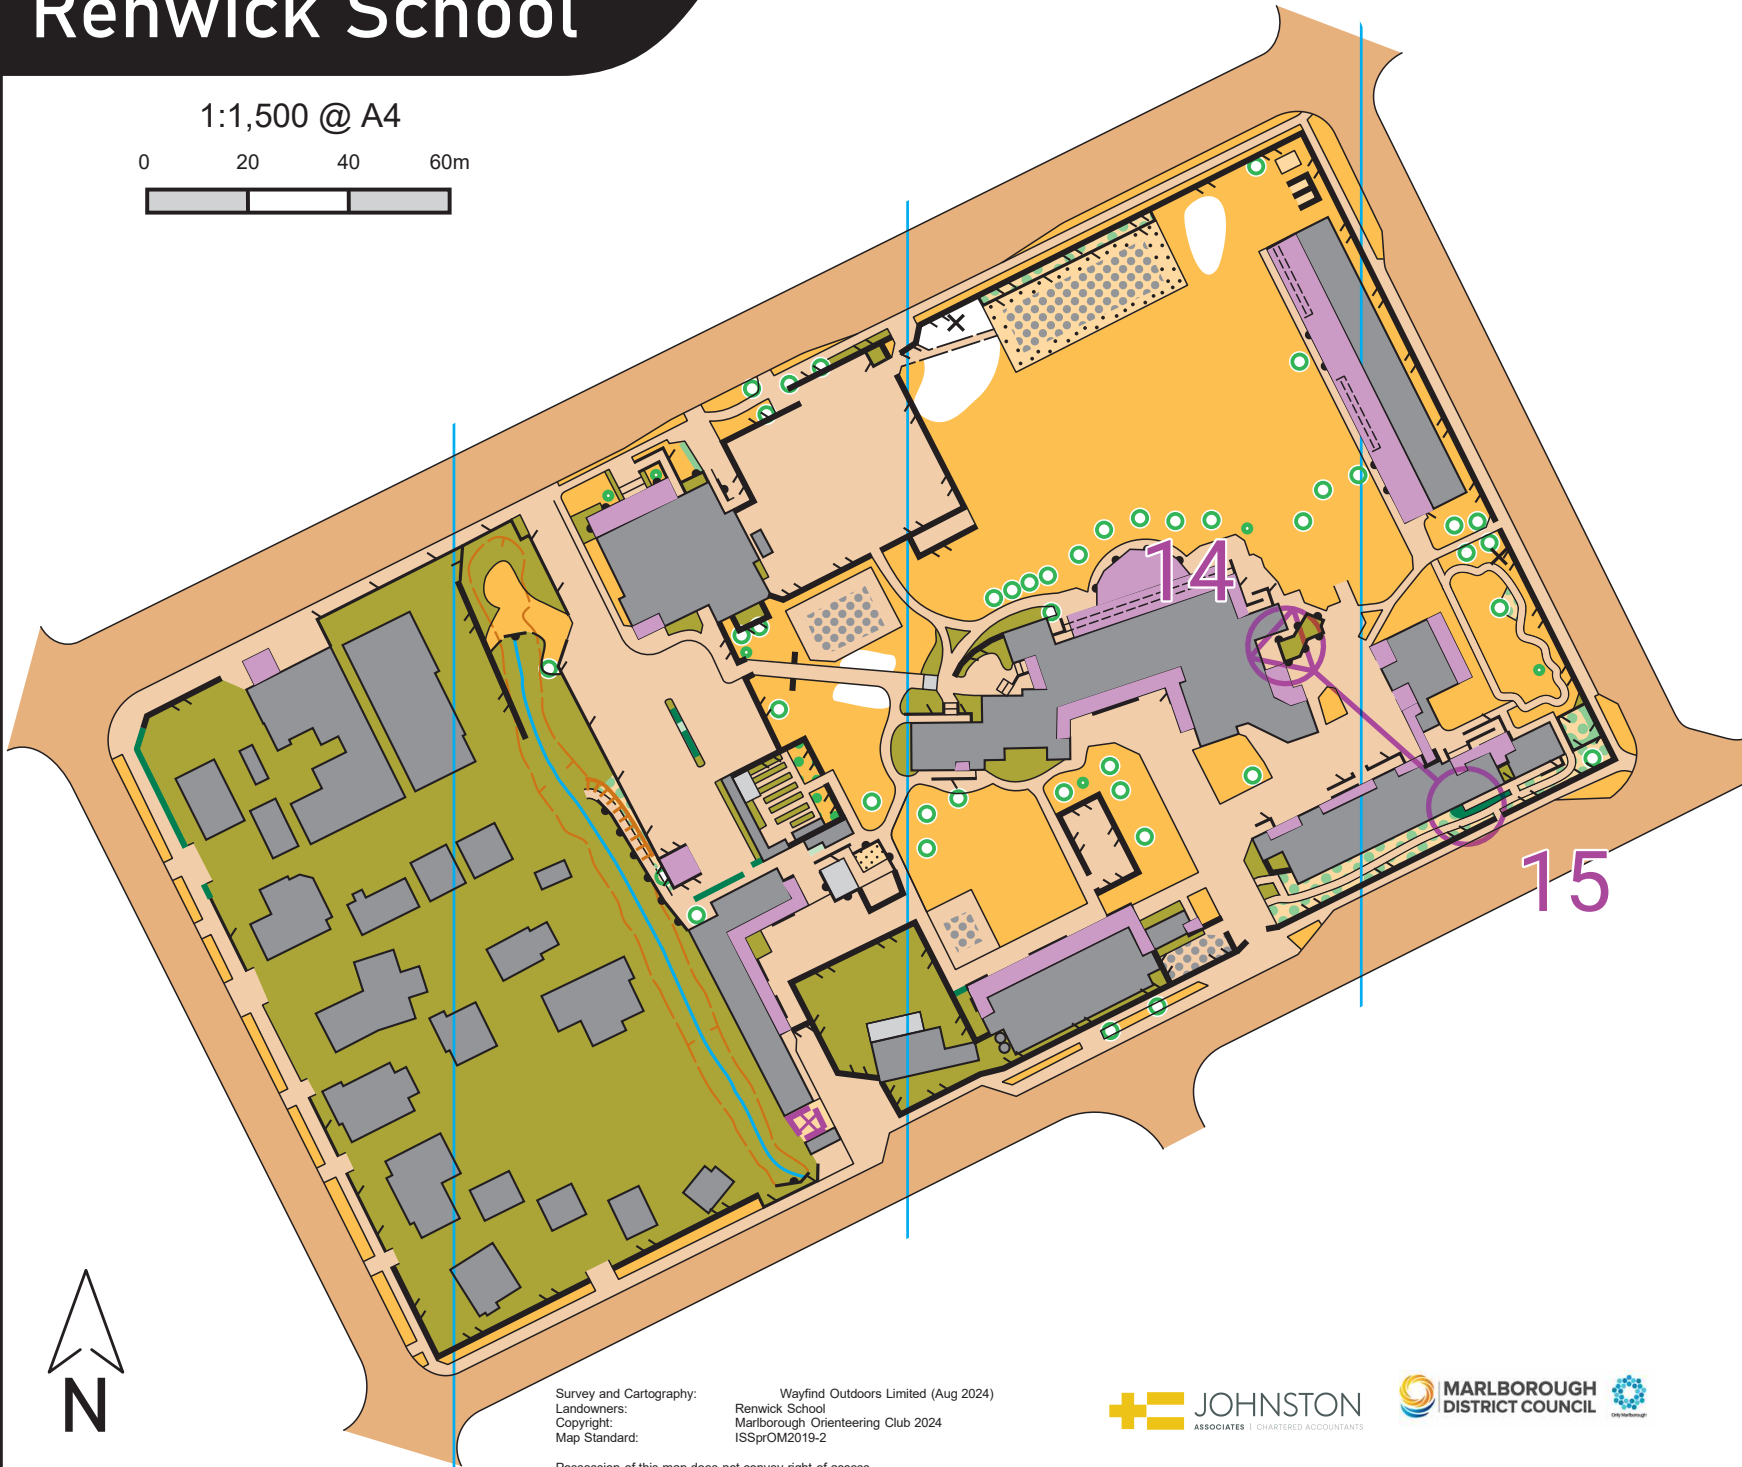

Possession of this map does not convey right of access

Renwick School

1:1,500 @ A4

0 20 40 60m

Survey and Cartography: Wayfind Outdoors Limited (Aug 2024)
Landowners: Renwick School
Copyright: Marlborough Orienteering Club 2024
Map Standard: ISSPrOM2019-2

Possession of this map does not convey right of access

Renwick School

1:1,500 @ A4

Survey and Cartography: Wayfind Outdoors Limited (Aug 2024)
Landowners: Renwick School
Copyright: Marlborough Orienteering Club 2024
Map Standard: ISSPrOM2019-2