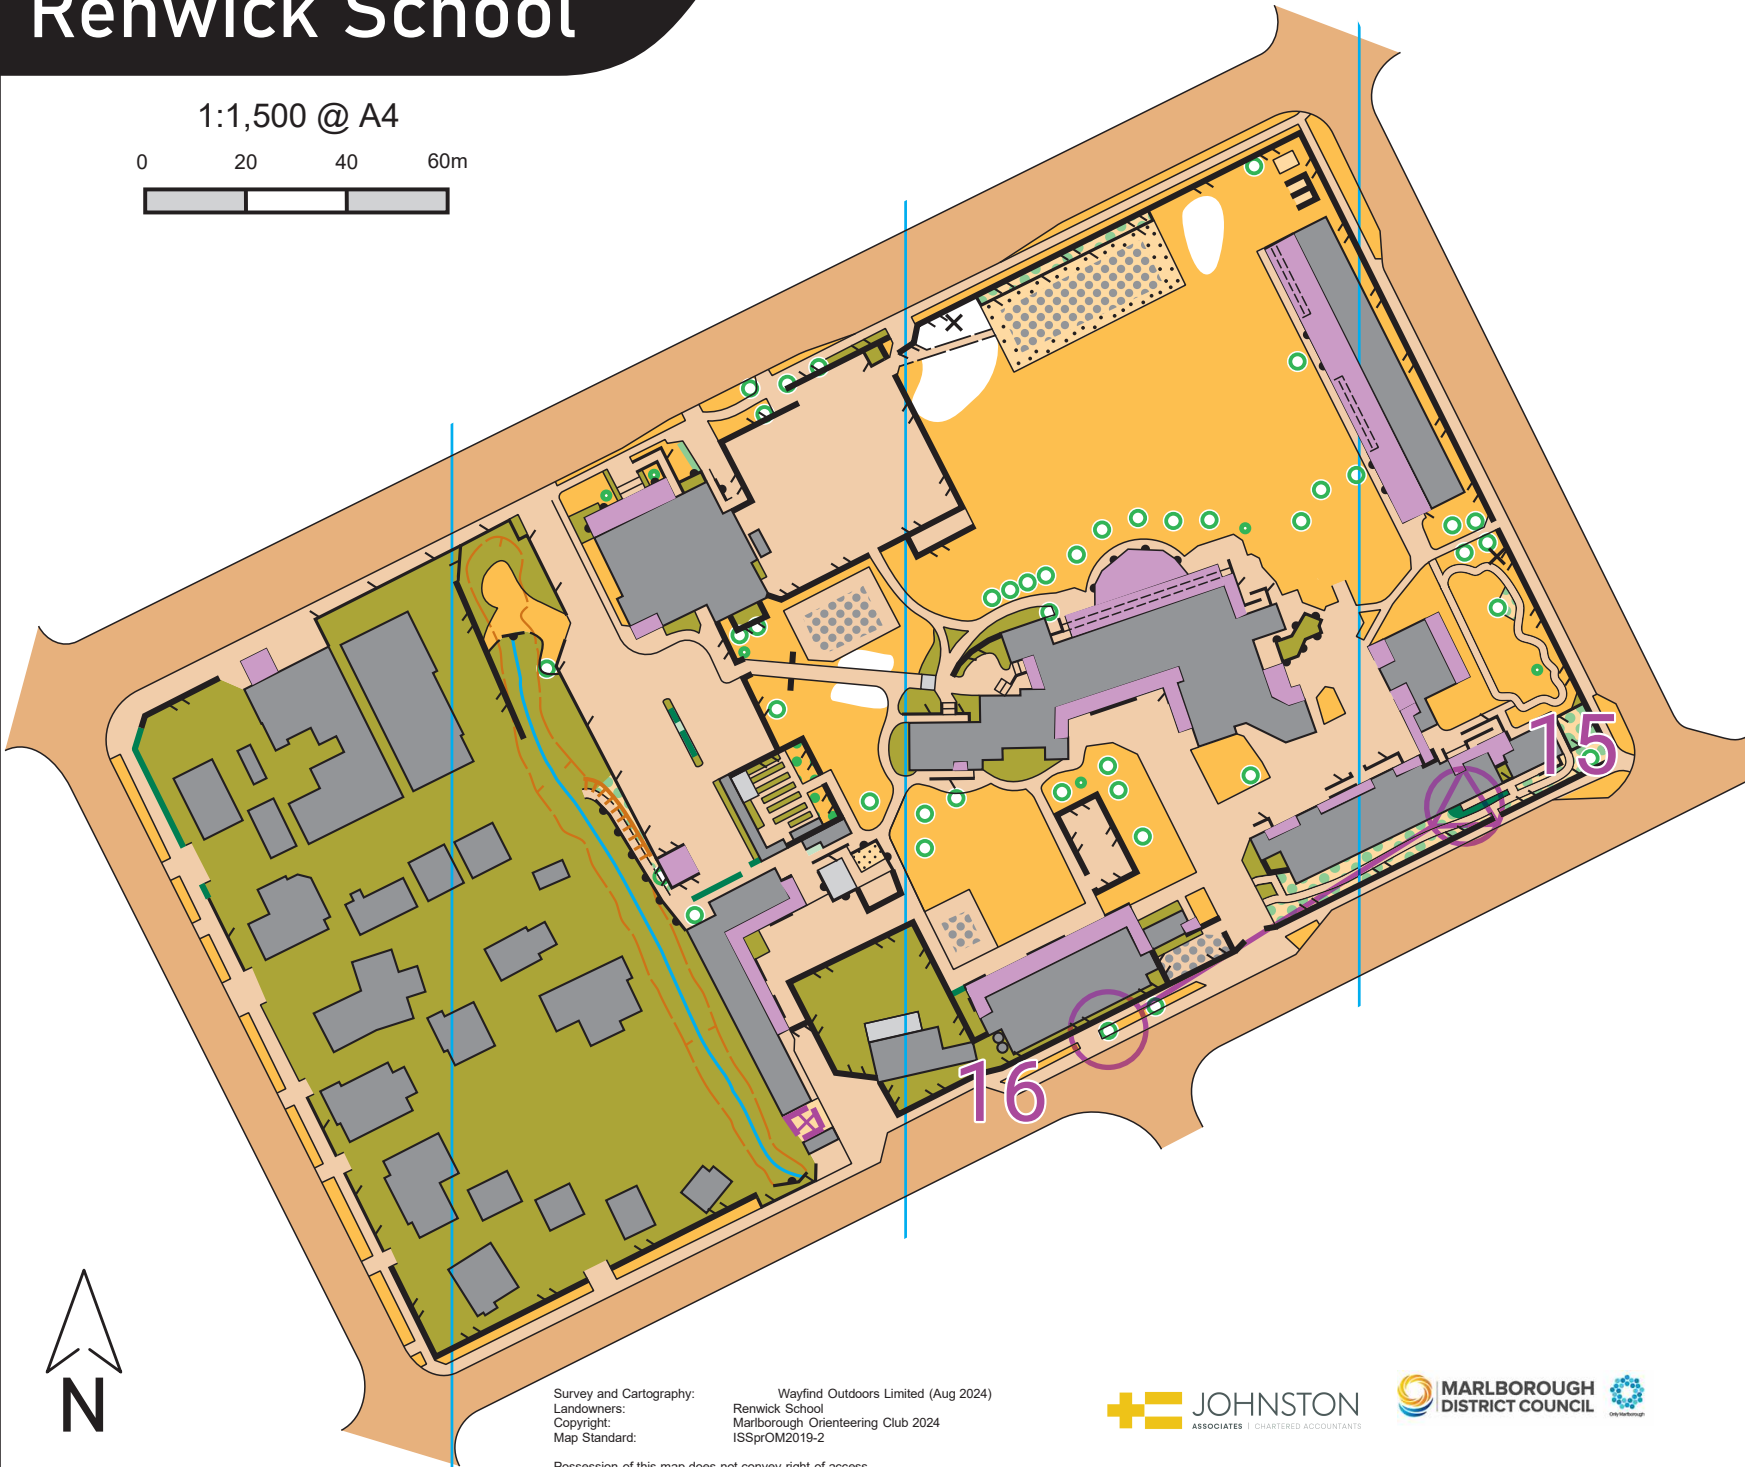

Possession of this map does not convey right of access

Renwick School

1:1,500 @ A4

Survey and Cartography: Wayfind Outdoors Limited (Aug 2024)
Landowners: Renwick School
Copyright: Marlborough Orienteering Club 2024
Map Standard: ISSPrOM2019-2

Possession of this map does not convey right of access

Renwick School

1:1,500 @ A4

0 20 40 60m

Survey and Cartography: Wayfind Outdoors Limited (Aug 2024)
Landowners: Renwick School
Copyright: Marlborough Orienteering Club 2024
Map Standard: ISSPrOM2019-2