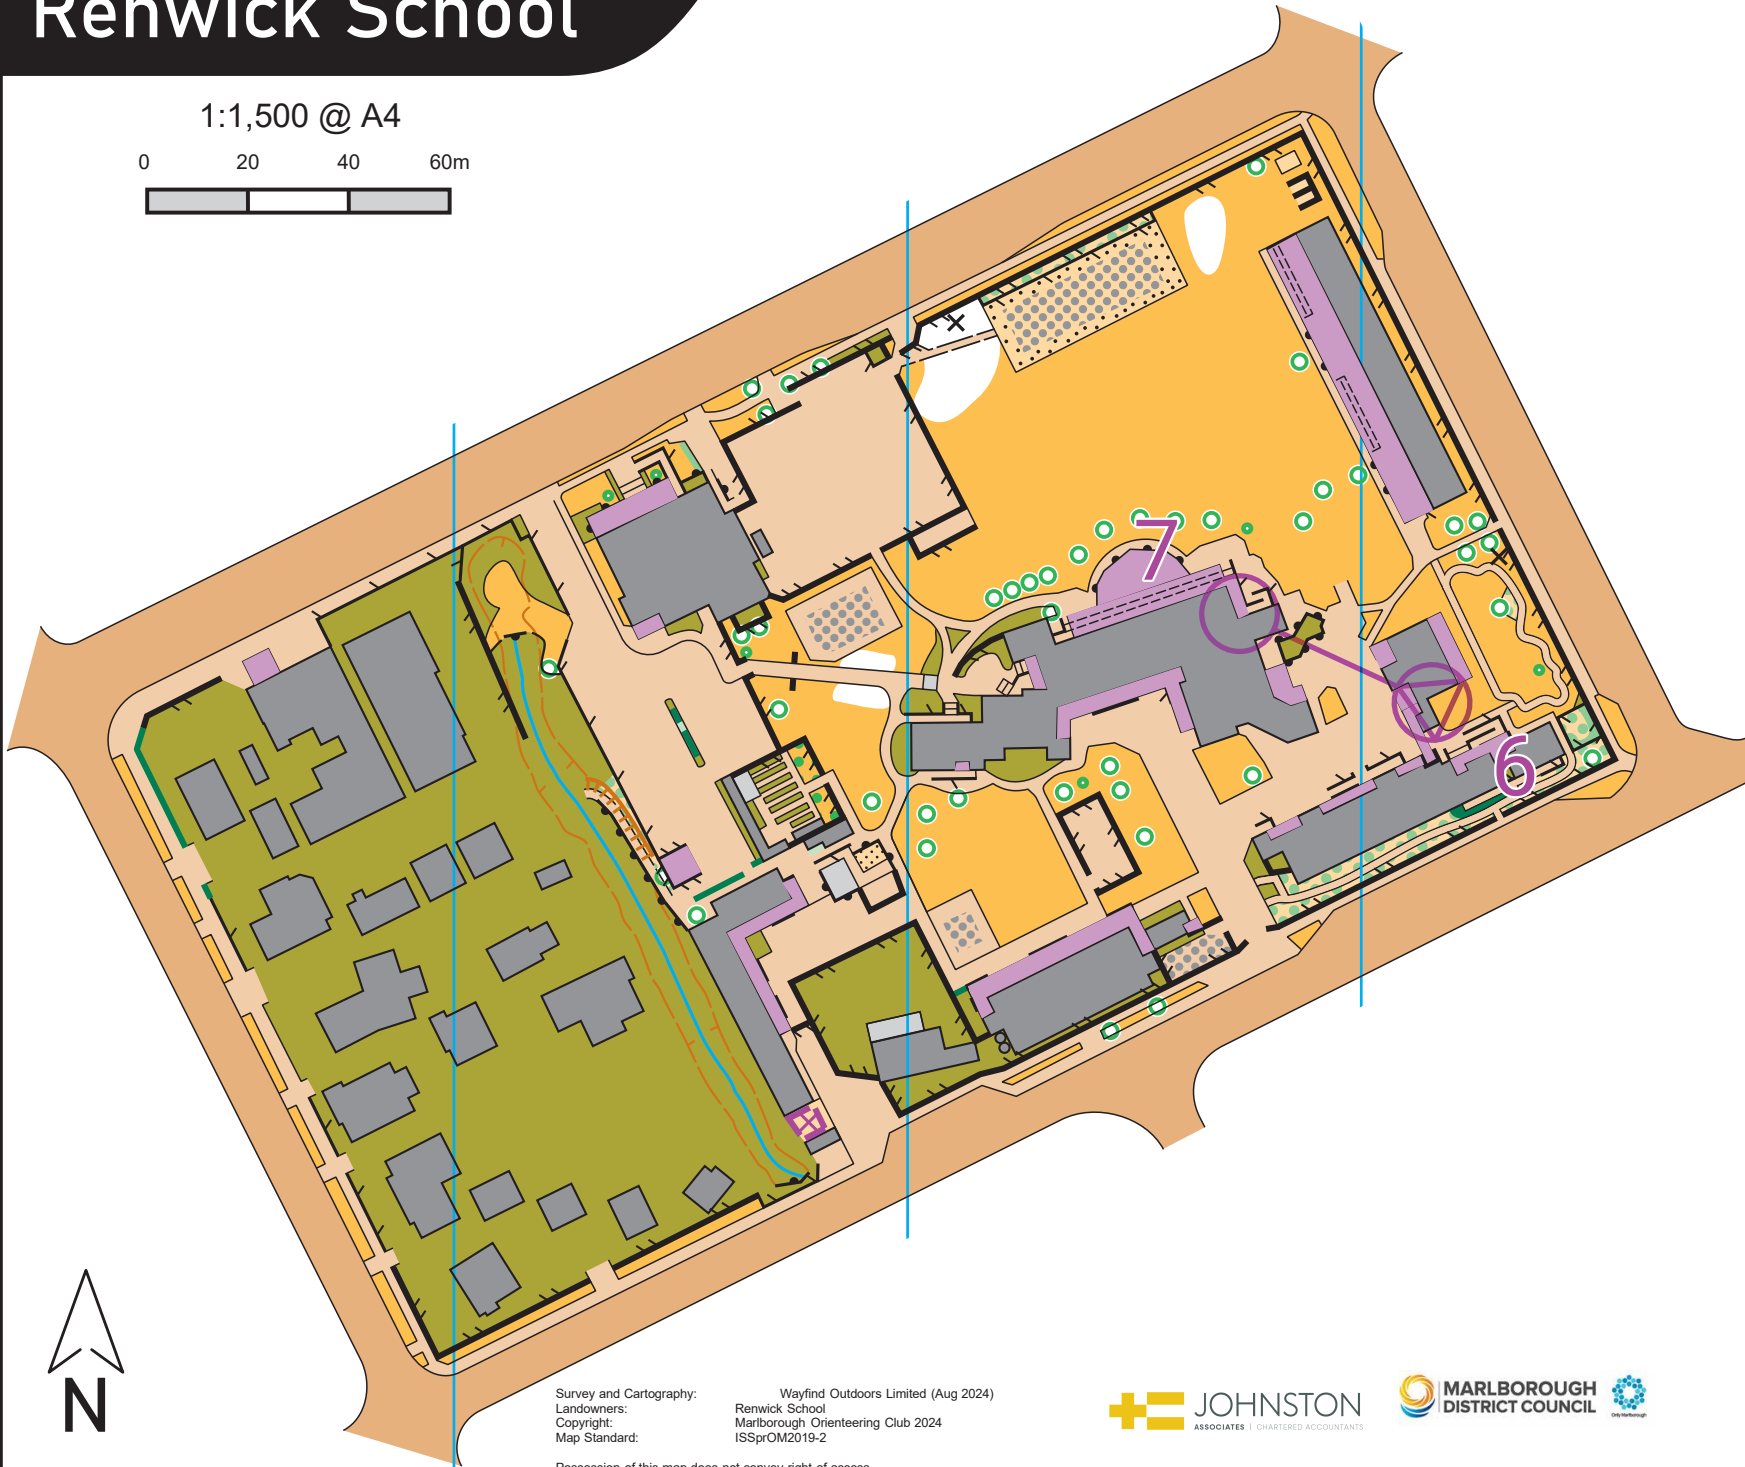

Renwick School

1:1,500 @ A4

Survey and Cartography: Wayfind Outdoors Limited (Aug 2024)
Landowners: Renwick School
Copyright: Marlborough Orienteering Club 2024
Map Standard: ISSPrOM2019-2

Possession of this map does not convey right of access