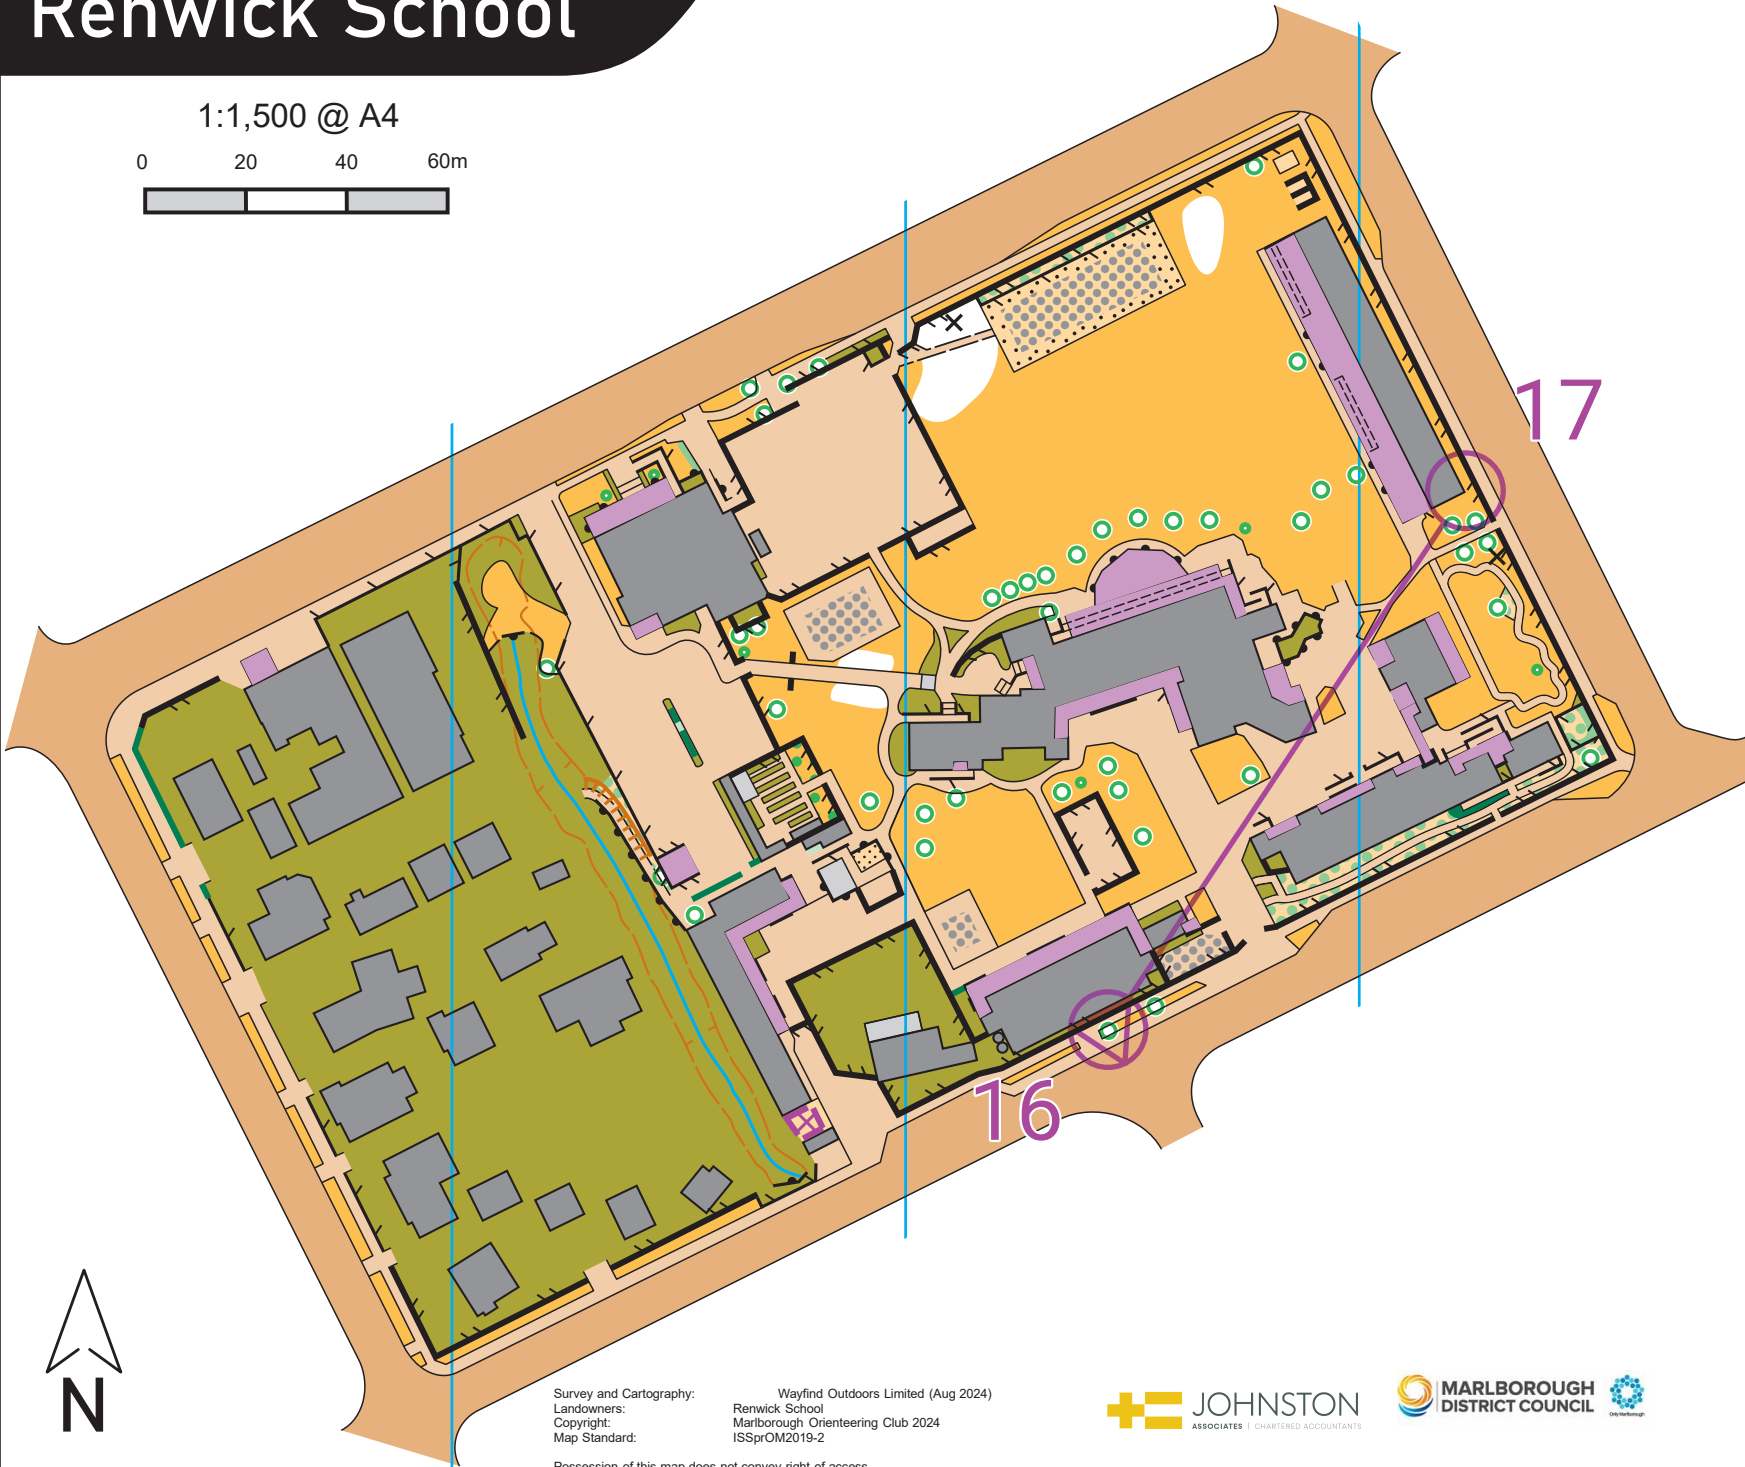

Possession of this map does not convey right of access

Renwick School

1:1,500 @ A4

Survey and Cartography: Wayfind Outdoors Limited (Aug 2024)
Landowners: Renwick School
Copyright: Marlborough Orienteering Club 2024
Map Standard: ISSPrOM2019-2

Possession of this map does not convey right of access

Renwick School

1:1,500 @ A4

0 20 40 60m

Survey and Cartography: Wayfind Outdoors Limited (Aug 2024)
Landowners: Renwick School
Copyright: Marlborough Orienteering Club 2024
Map Standard: ISSPrOM2019-2