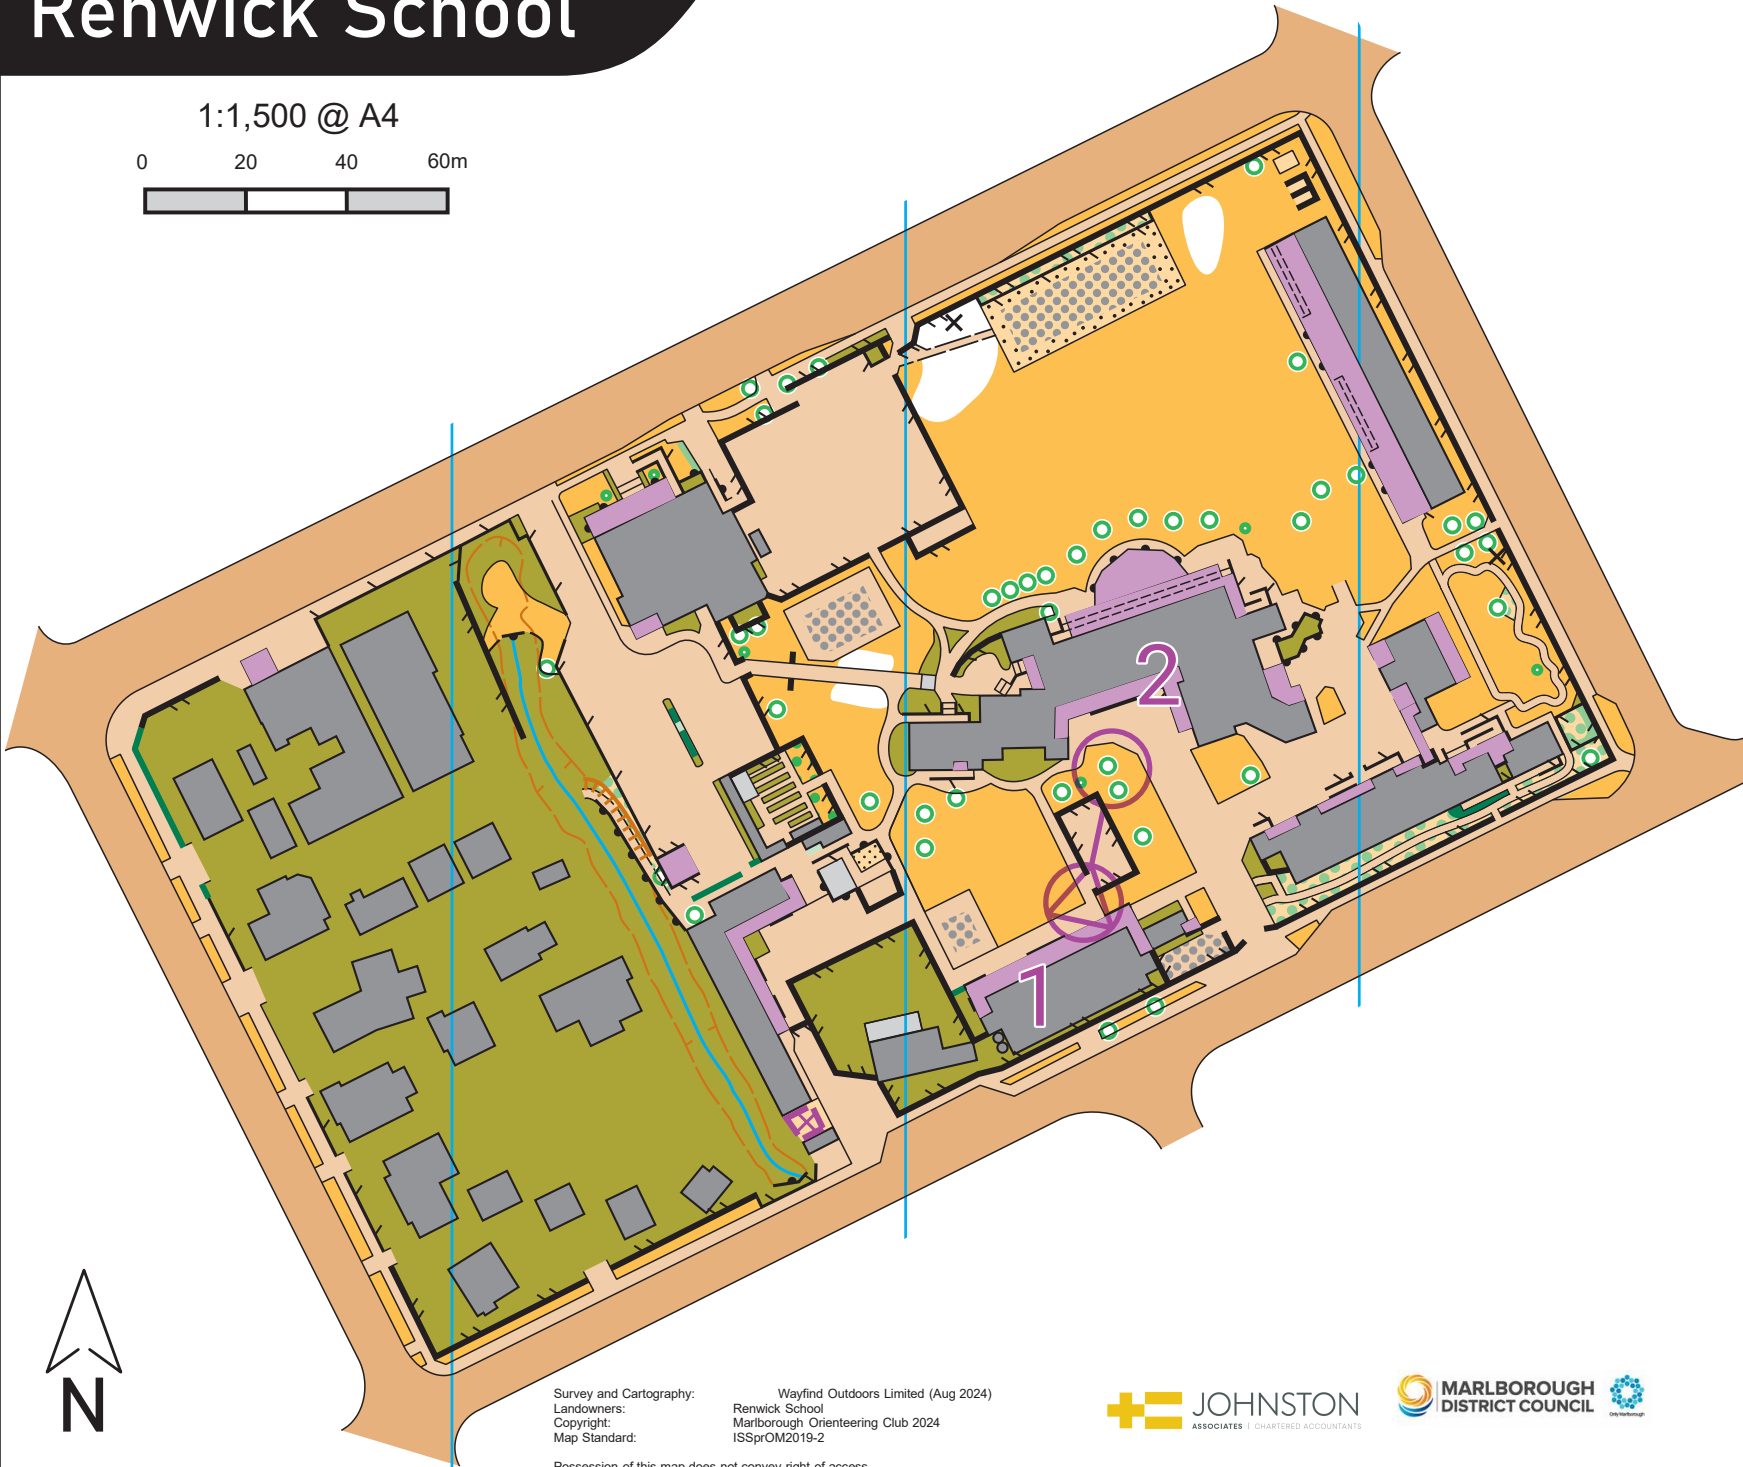

Renwick School

1:1,500 @ A4

0 20 40 60m

Survey and Cartography: Wayfind Outdoors Limited (Aug 2024)
Landowners: Renwick School
Copyright: Marlborough Orienteering Club 2024
Map Standard: ISSPrOM2019-2

Possession of this map does not convey right of access