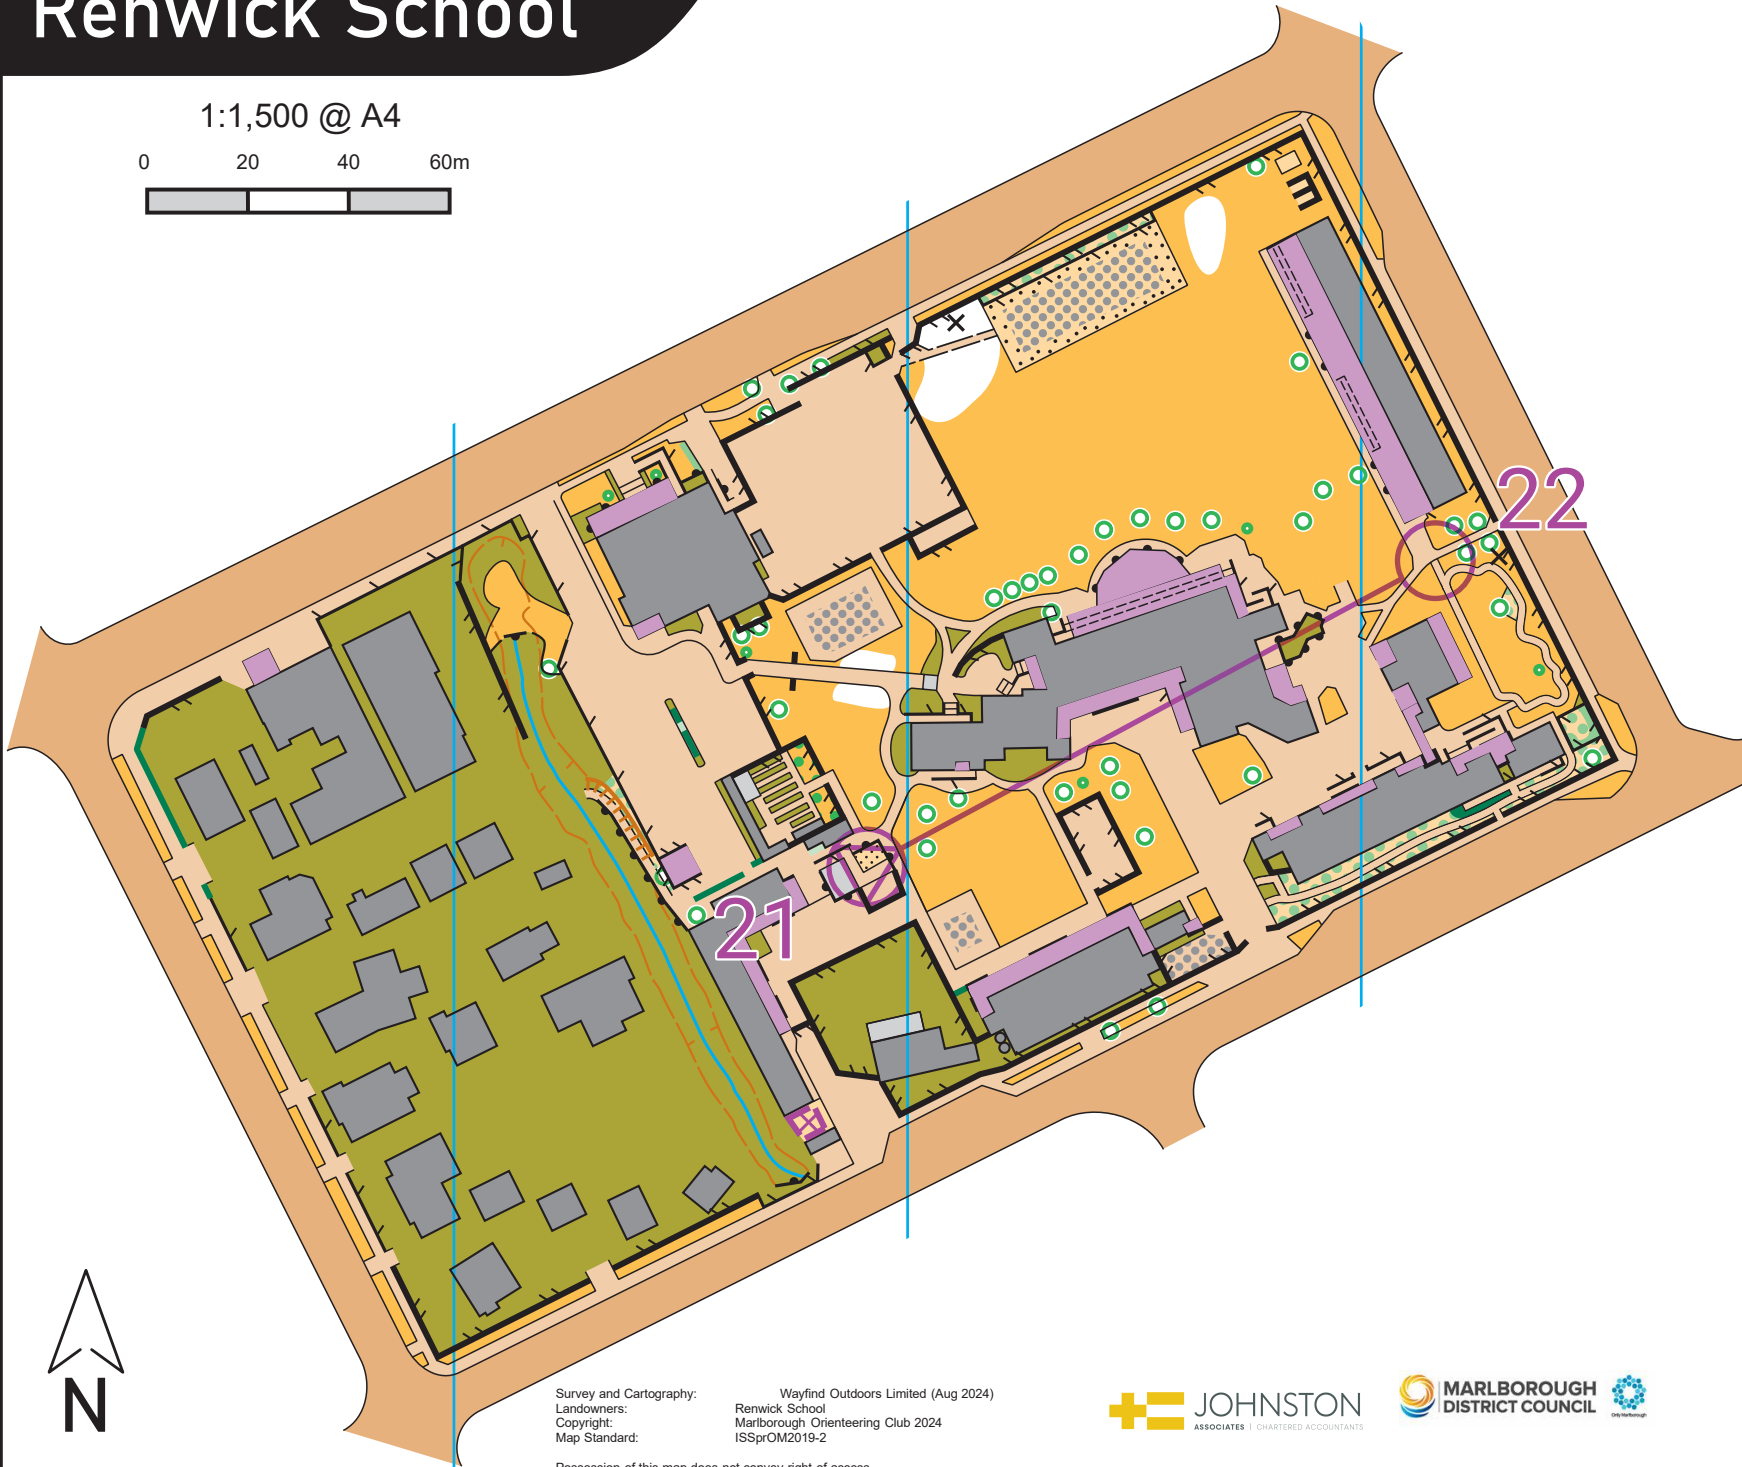

Possession of this map does not convey right of access

Renwick School

1:1,500 @ A4

0 20 40 60m

Survey and Cartography: Wayfind Outdoors Limited (Aug 2024)
Landowners: Renwick School
Copyright: Marlborough Orienteering Club 2024
Map Standard: ISSPrOM2019-2

Possession of this map does not convey right of access

Renwick School

1:1,500 @ A4

Survey and Cartography: Wayfind Outdoors Limited (Aug 2024)
Landowners: Renwick School
Copyright: Marlborough Orienteering Club 2024
Map Standard: ISSPrOM2019-2