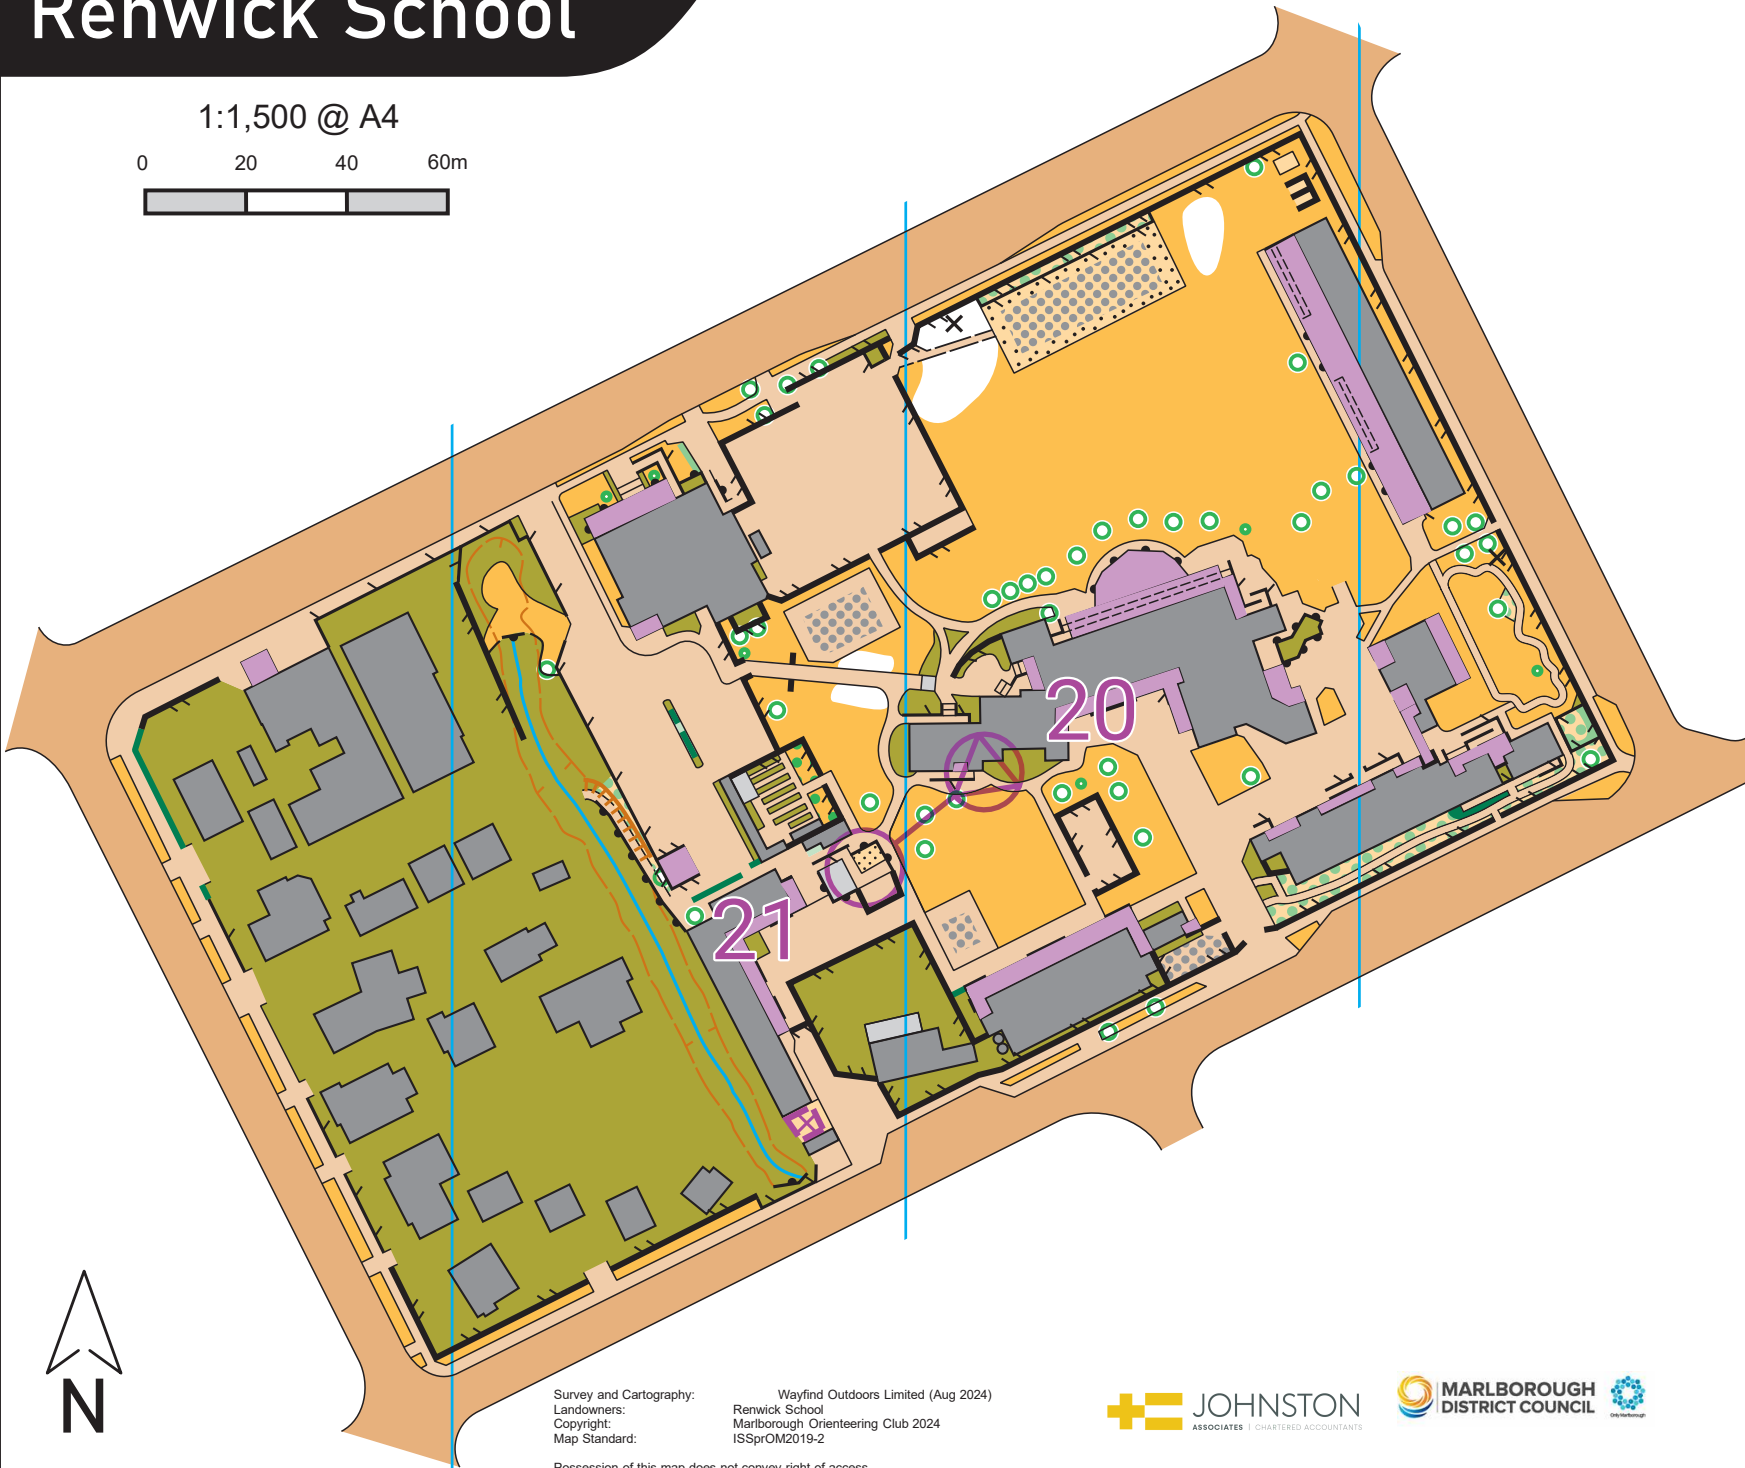

Possession of this map does not convey right of access

Renwick School

1:1,500 @ A4

0 20 40 60m

Survey and Cartography: Wayfind Outdoors Limited (Aug 2024)
Landowners: Renwick School
Copyright: Marlborough Orienteering Club 2024
Map Standard: ISSPrOM2019-2

Possession of this map does not convey right of access

Renwick School

1:1,500 @ A4

Survey and Cartography: Wayfind Outdoors Limited (Aug 2024)
Landowners: Renwick School
Copyright: Marlborough Orienteering Club 2024
Map Standard: ISSPrOM2019-2