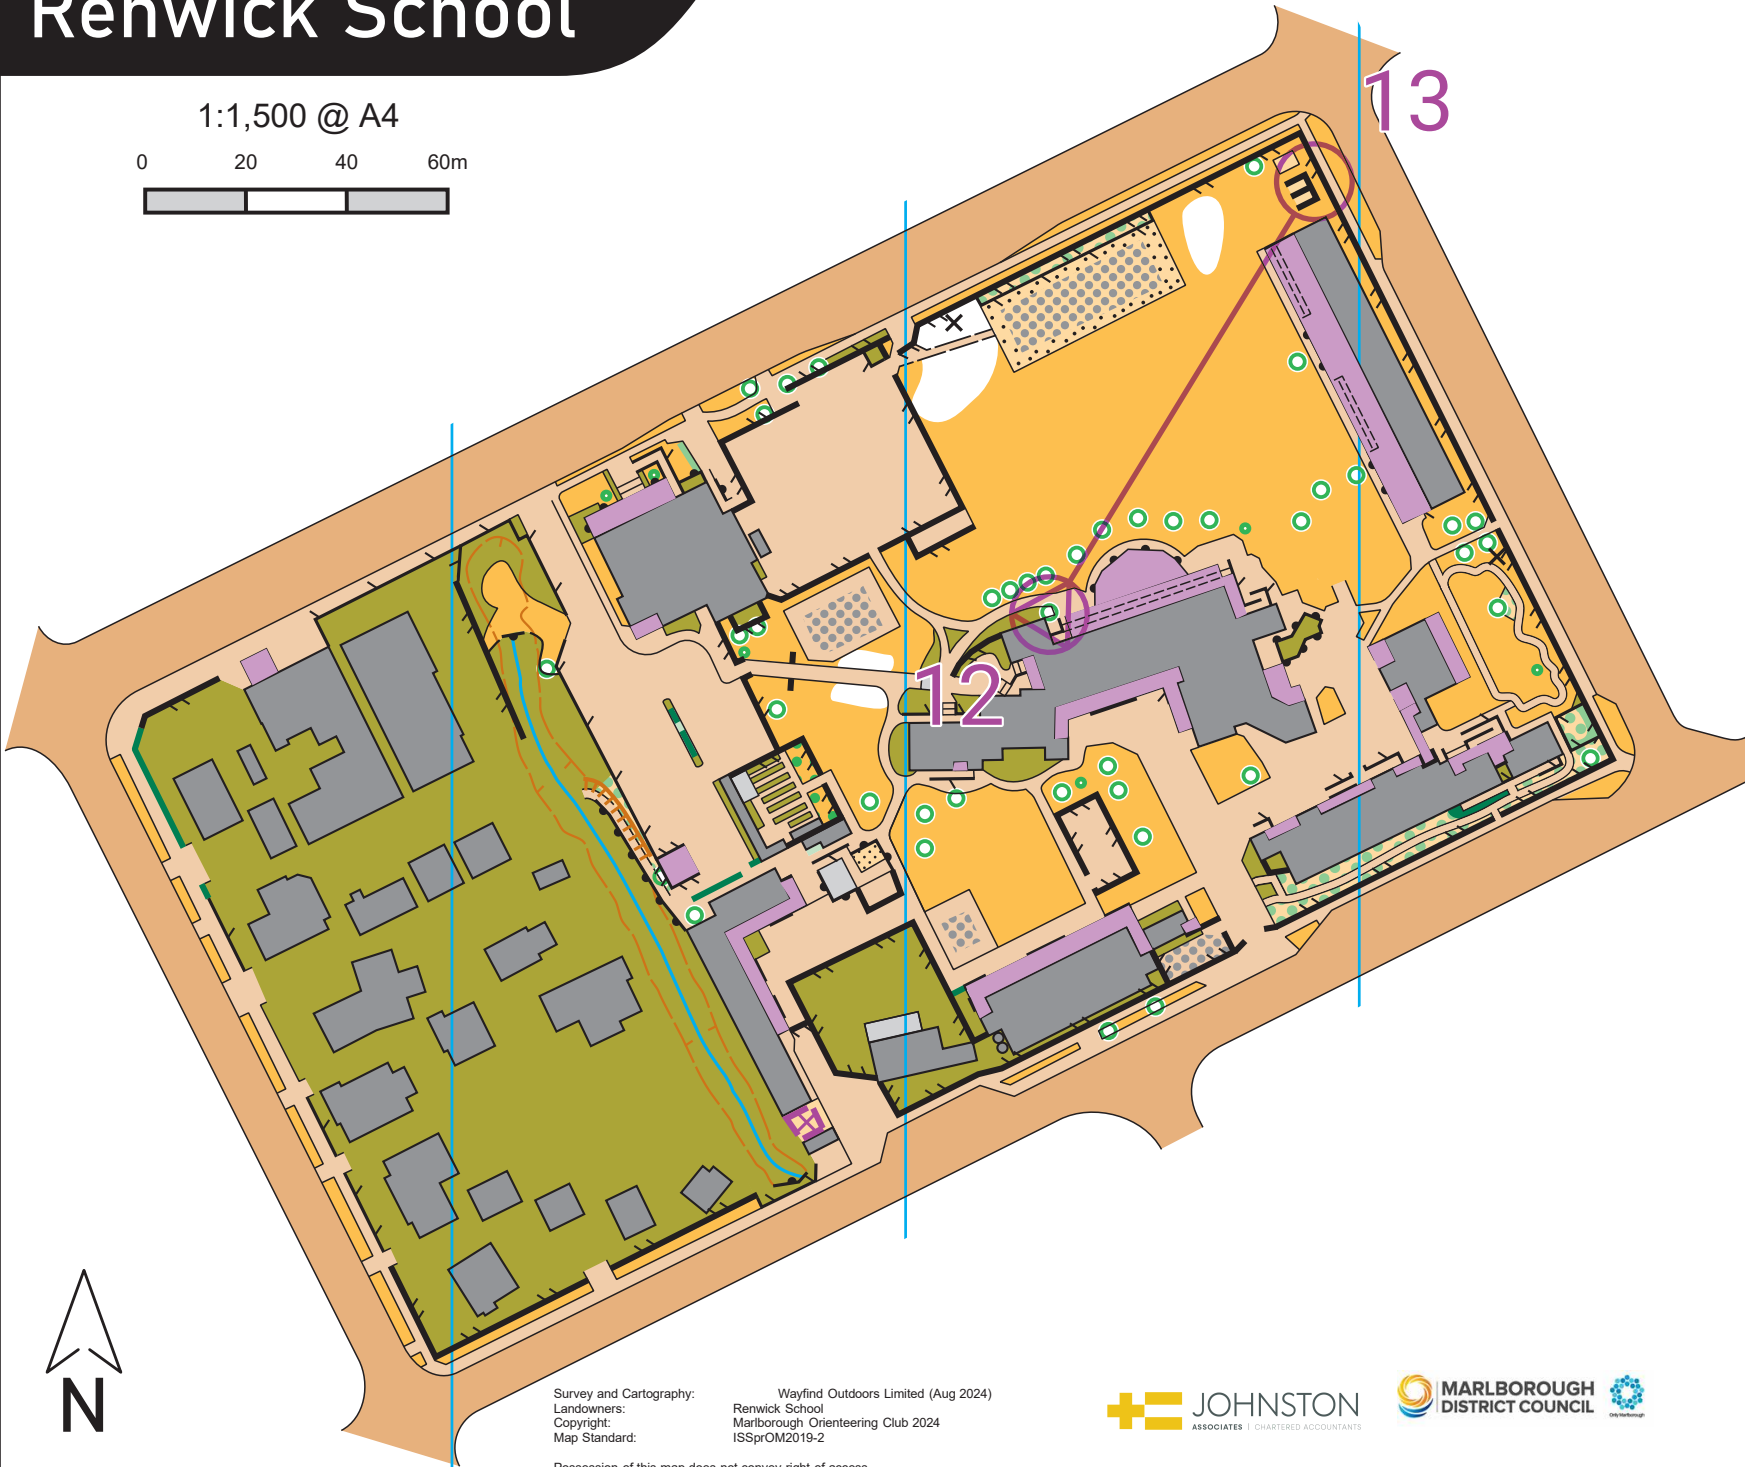

Possession of this map does not convey right of access

Renwick School

1:1,500 @ A4

0 20 40 60m

Survey and Cartography: Wayfind Outdoors Limited (Aug 2024)
Landowners: Renwick School
Copyright: Marlborough Orienteering Club 2024
Map Standard: ISSPrOM2019-2

Possession of this map does not convey right of access

Renwick School

1:1,500 @ A4

Survey and Cartography: Wayfind Outdoors Limited (Aug 2024)
Landowners: Renwick School
Copyright: Marlborough Orienteering Club 2024
Map Standard: ISSPrOM2019-2