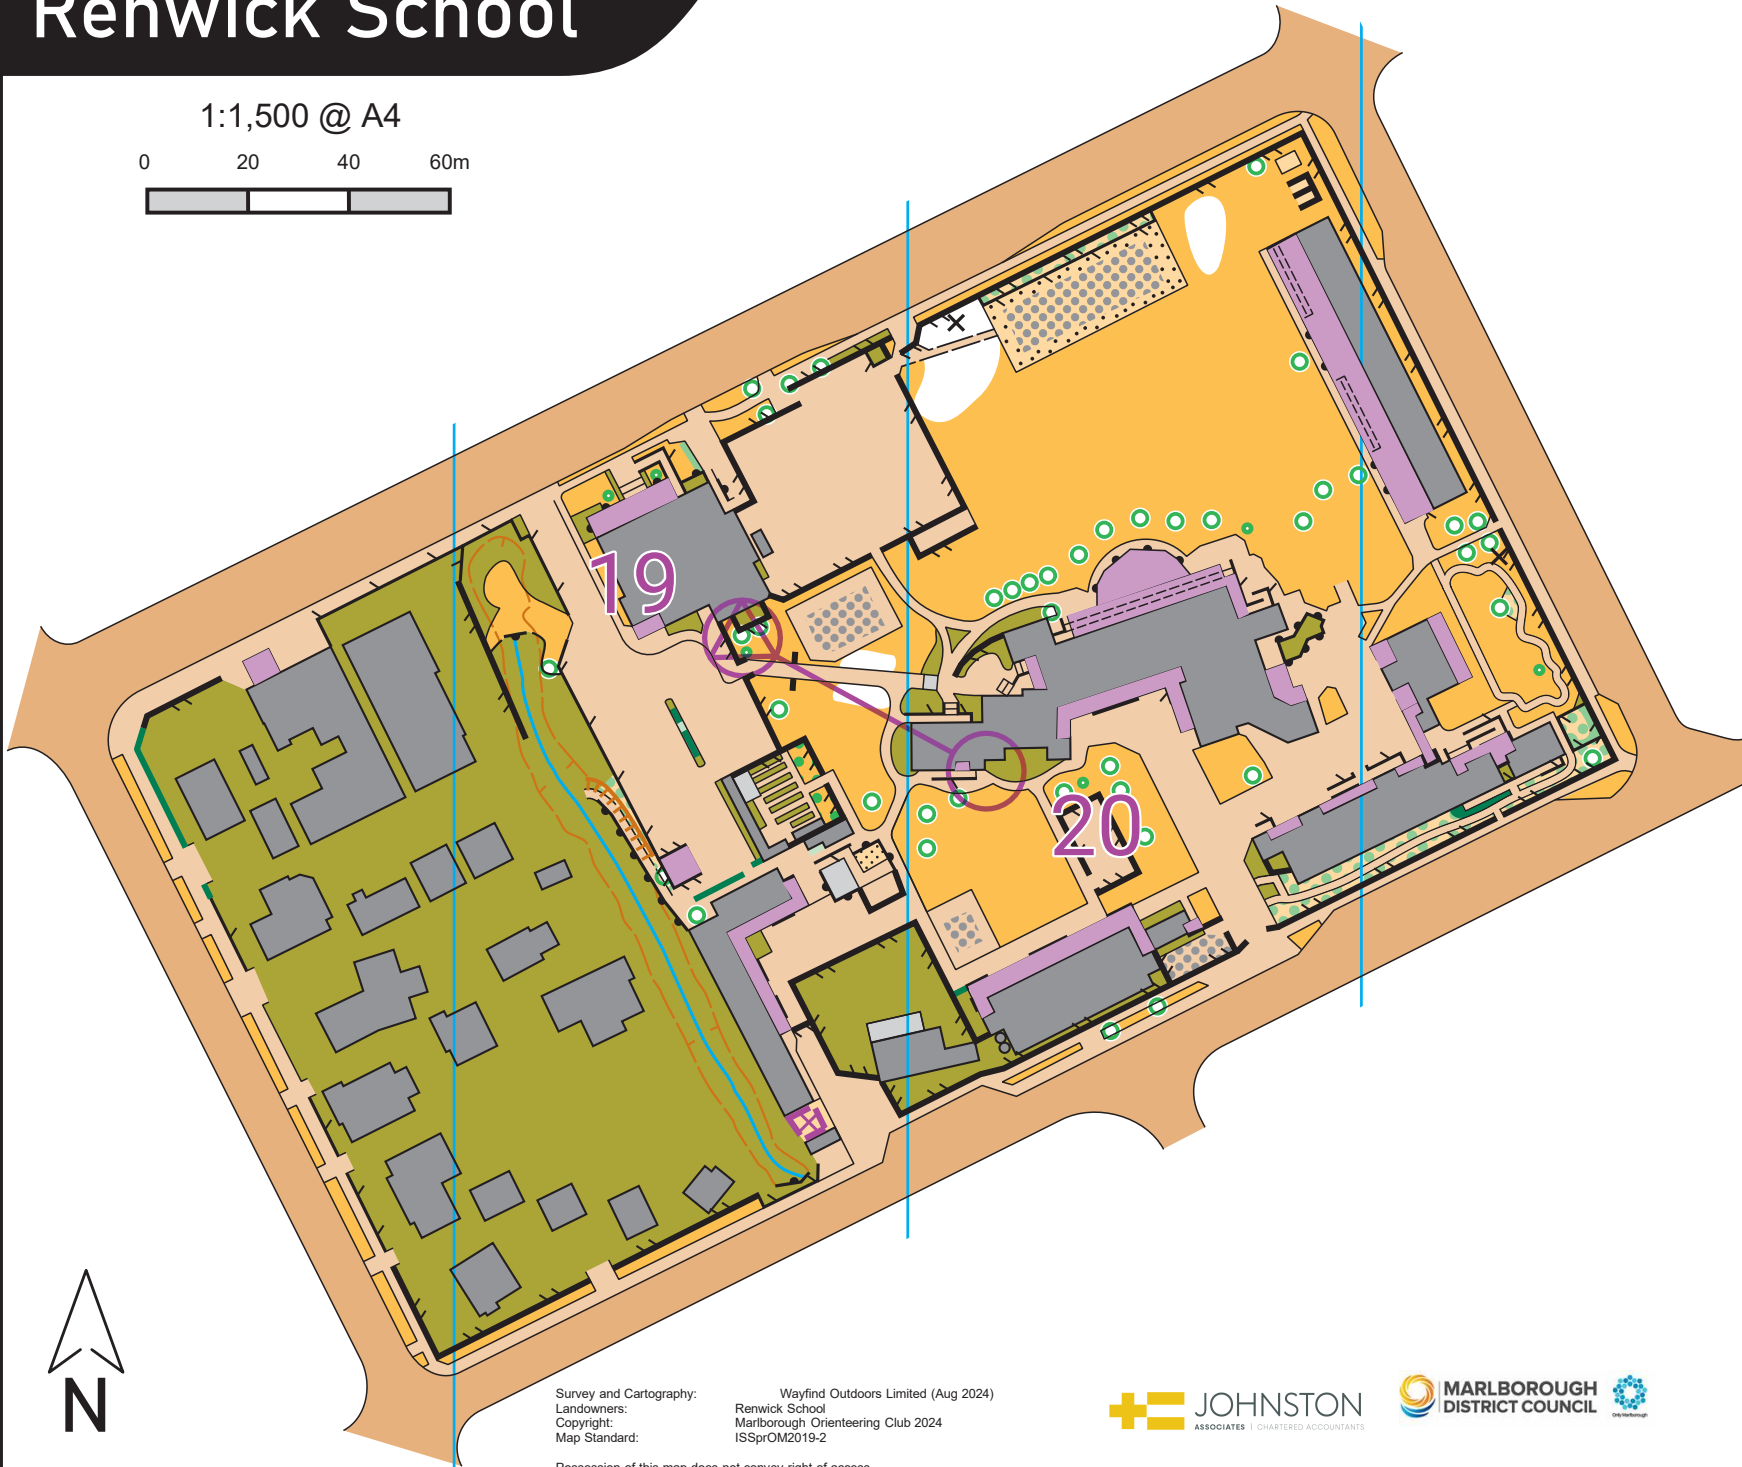

Possession of this map does not convey right of access

Renwick School

1:1,500 @ A4

Survey and Cartography: Wayfind Outdoors Limited (Aug 2024)
Landowners: Renwick School
Copyright: Marlborough Orienteering Club 2024
Map Standard: ISSPOM2019-2

Possession of this map does not convey right of access

Renwick School

1:1,500 @ A4

0 20 40 60m

Survey and Cartography: Wayfind Outdoors Limited (Aug 2024)
Landowners: Renwick School
Copyright: Marlborough Orienteering Club 2024
Map Standard: ISSPrOM2019-2