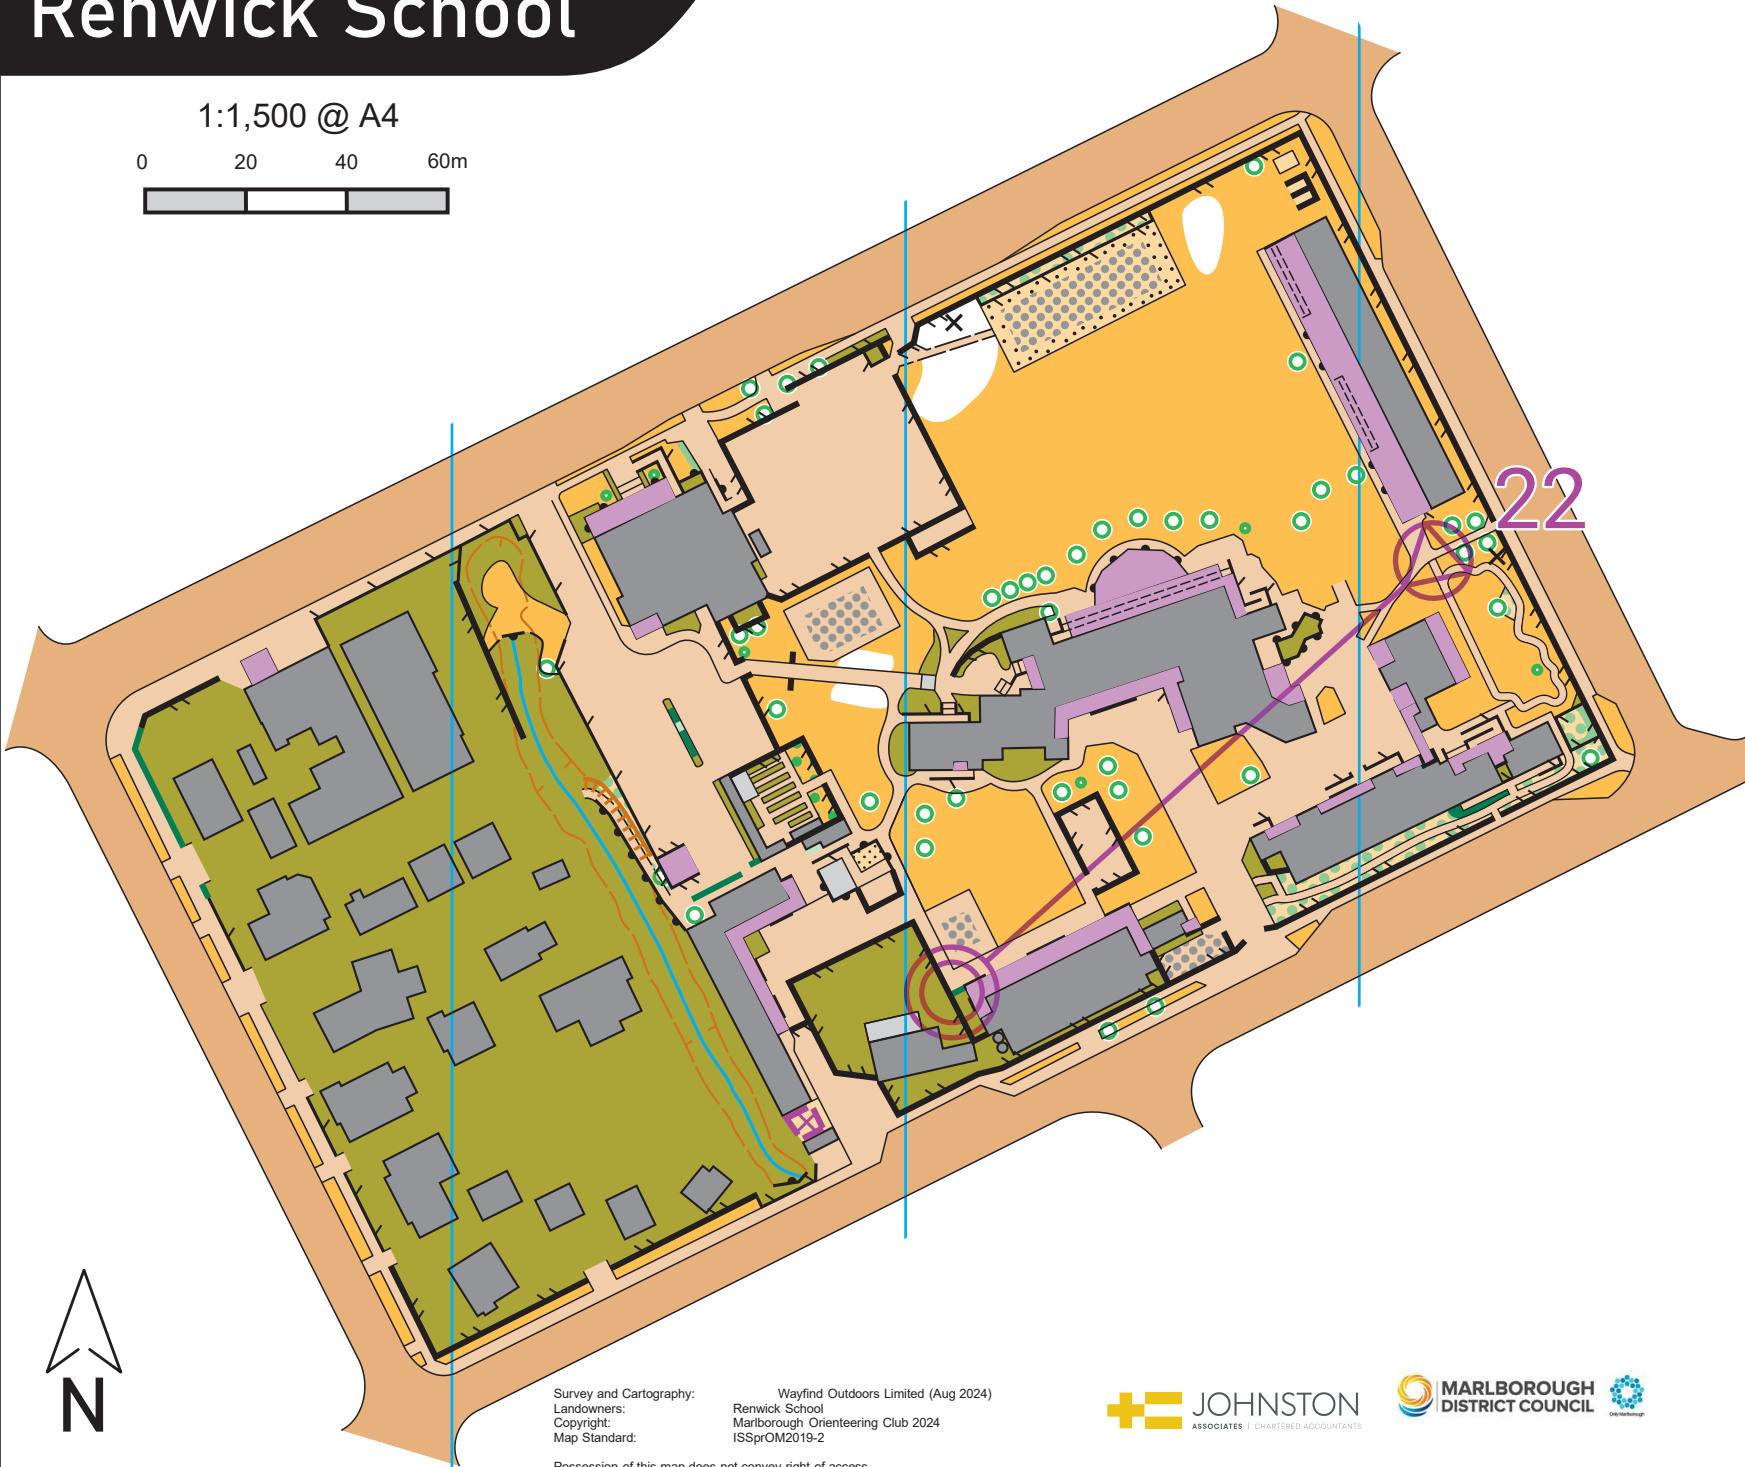

Possession of this map does not convey right of access

Renwick School

1:1,500 @ A4

0 20 40 60m

Survey and Cartography: Wayfind Outdoors Limited (Aug 2024)
Landowners: Renwick School
Copyright: Marlborough Orienteering Club 2024
Map Standard: ISSPrOM2019-2

Possession of this map does not convey right of access

Renwick School

1:1,500 @ A4

Survey and Cartography: Wayfind Outdoors Limited (Aug 2024)
Landowners: Renwick School
Copyright: Marlborough Orienteering Club 2024
Map Standard: ISSPrOM2019-2