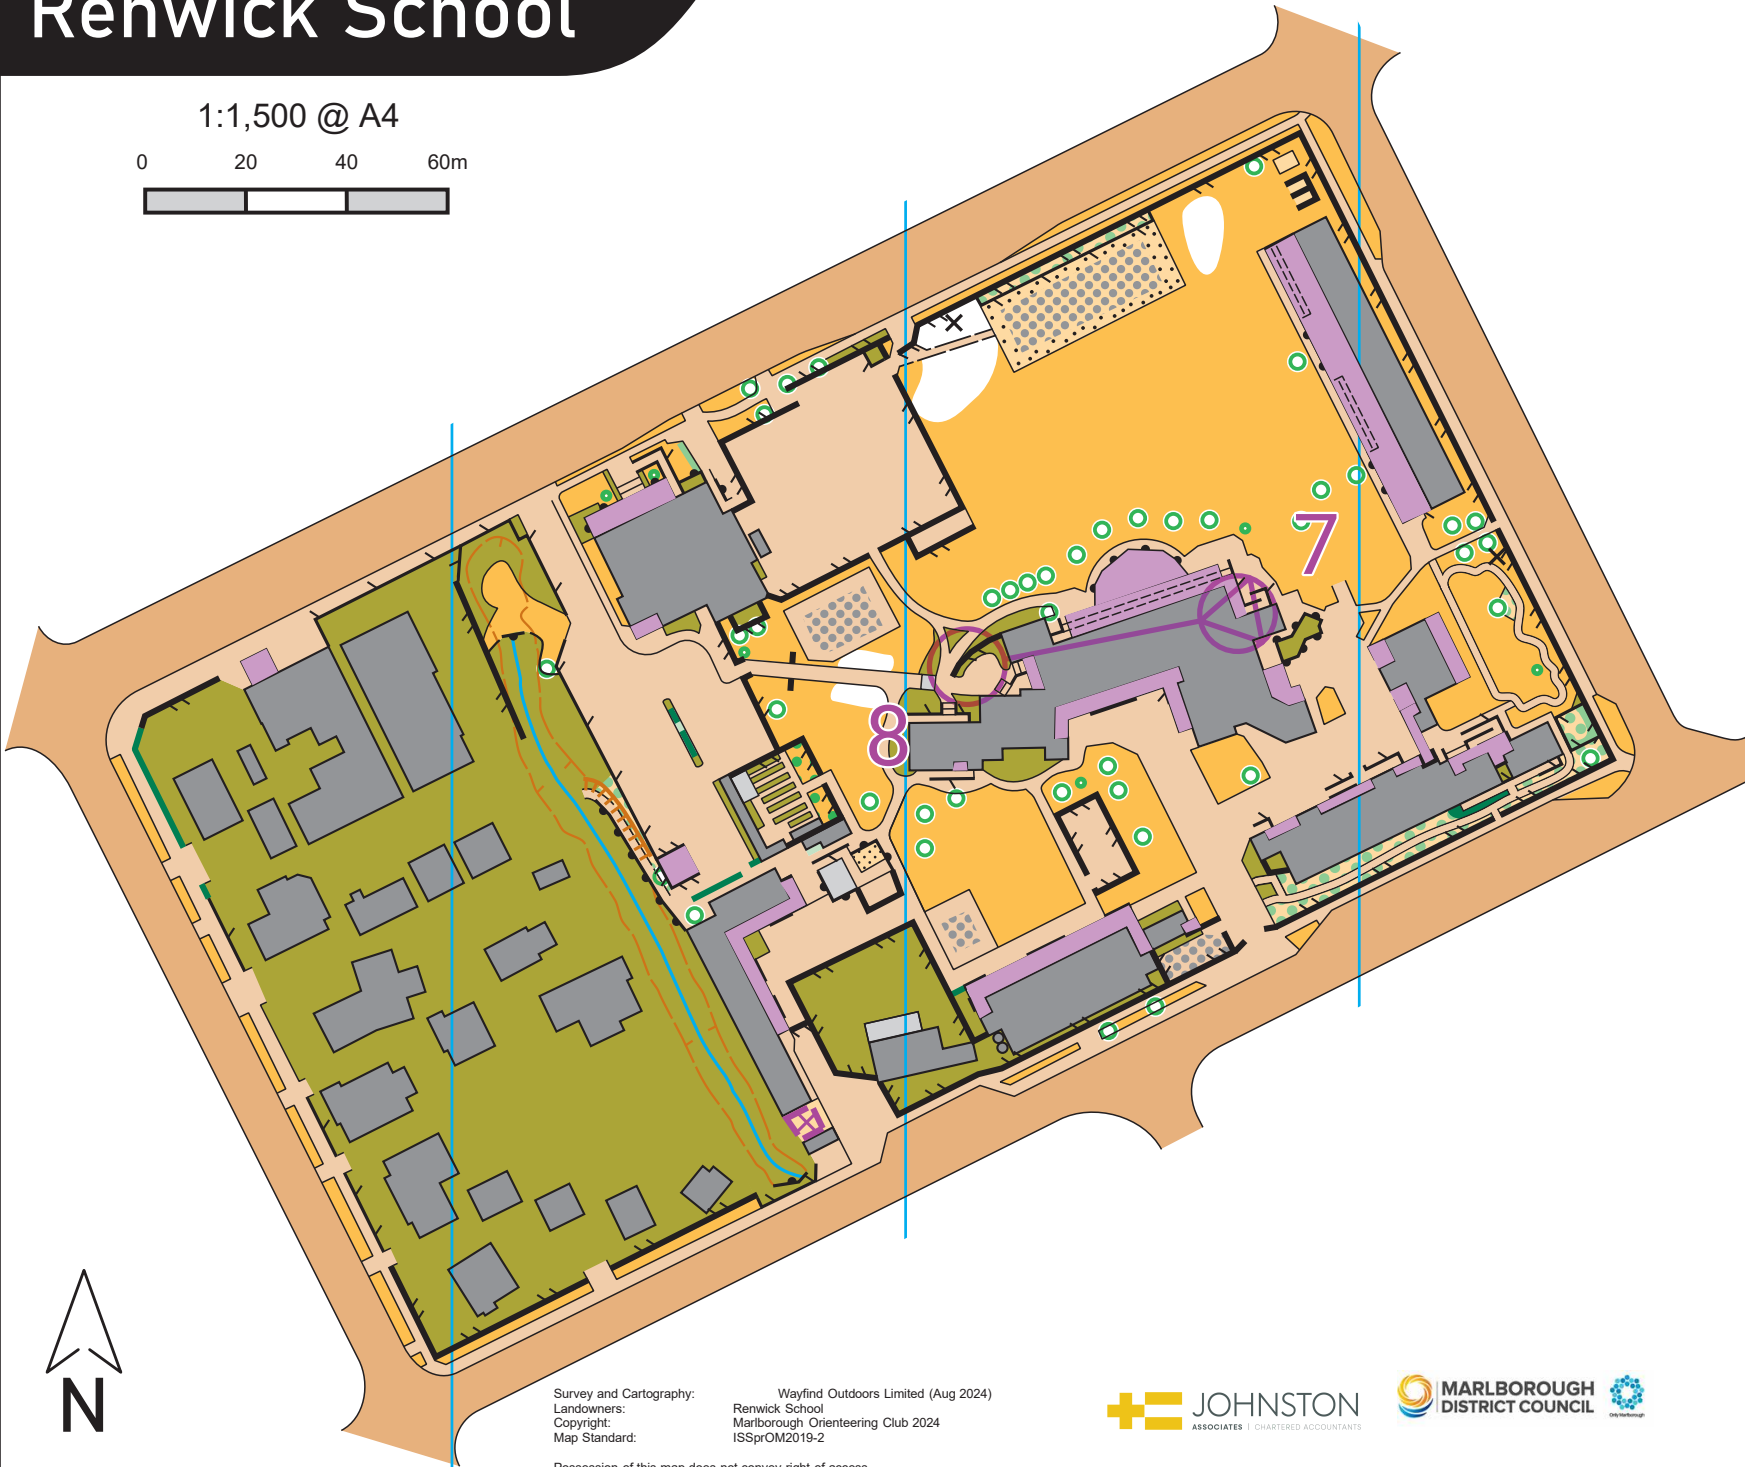

Renwick School

1:1,500 @ A4

Survey and Cartography: Wayfind Outdoors Limited (Aug 2024)
Landowners: Renwick School
Copyright: Marlborough Orienteering Club 2024
Map Standard: ISSPOM2019-2

Possession of this map does not convey right of access