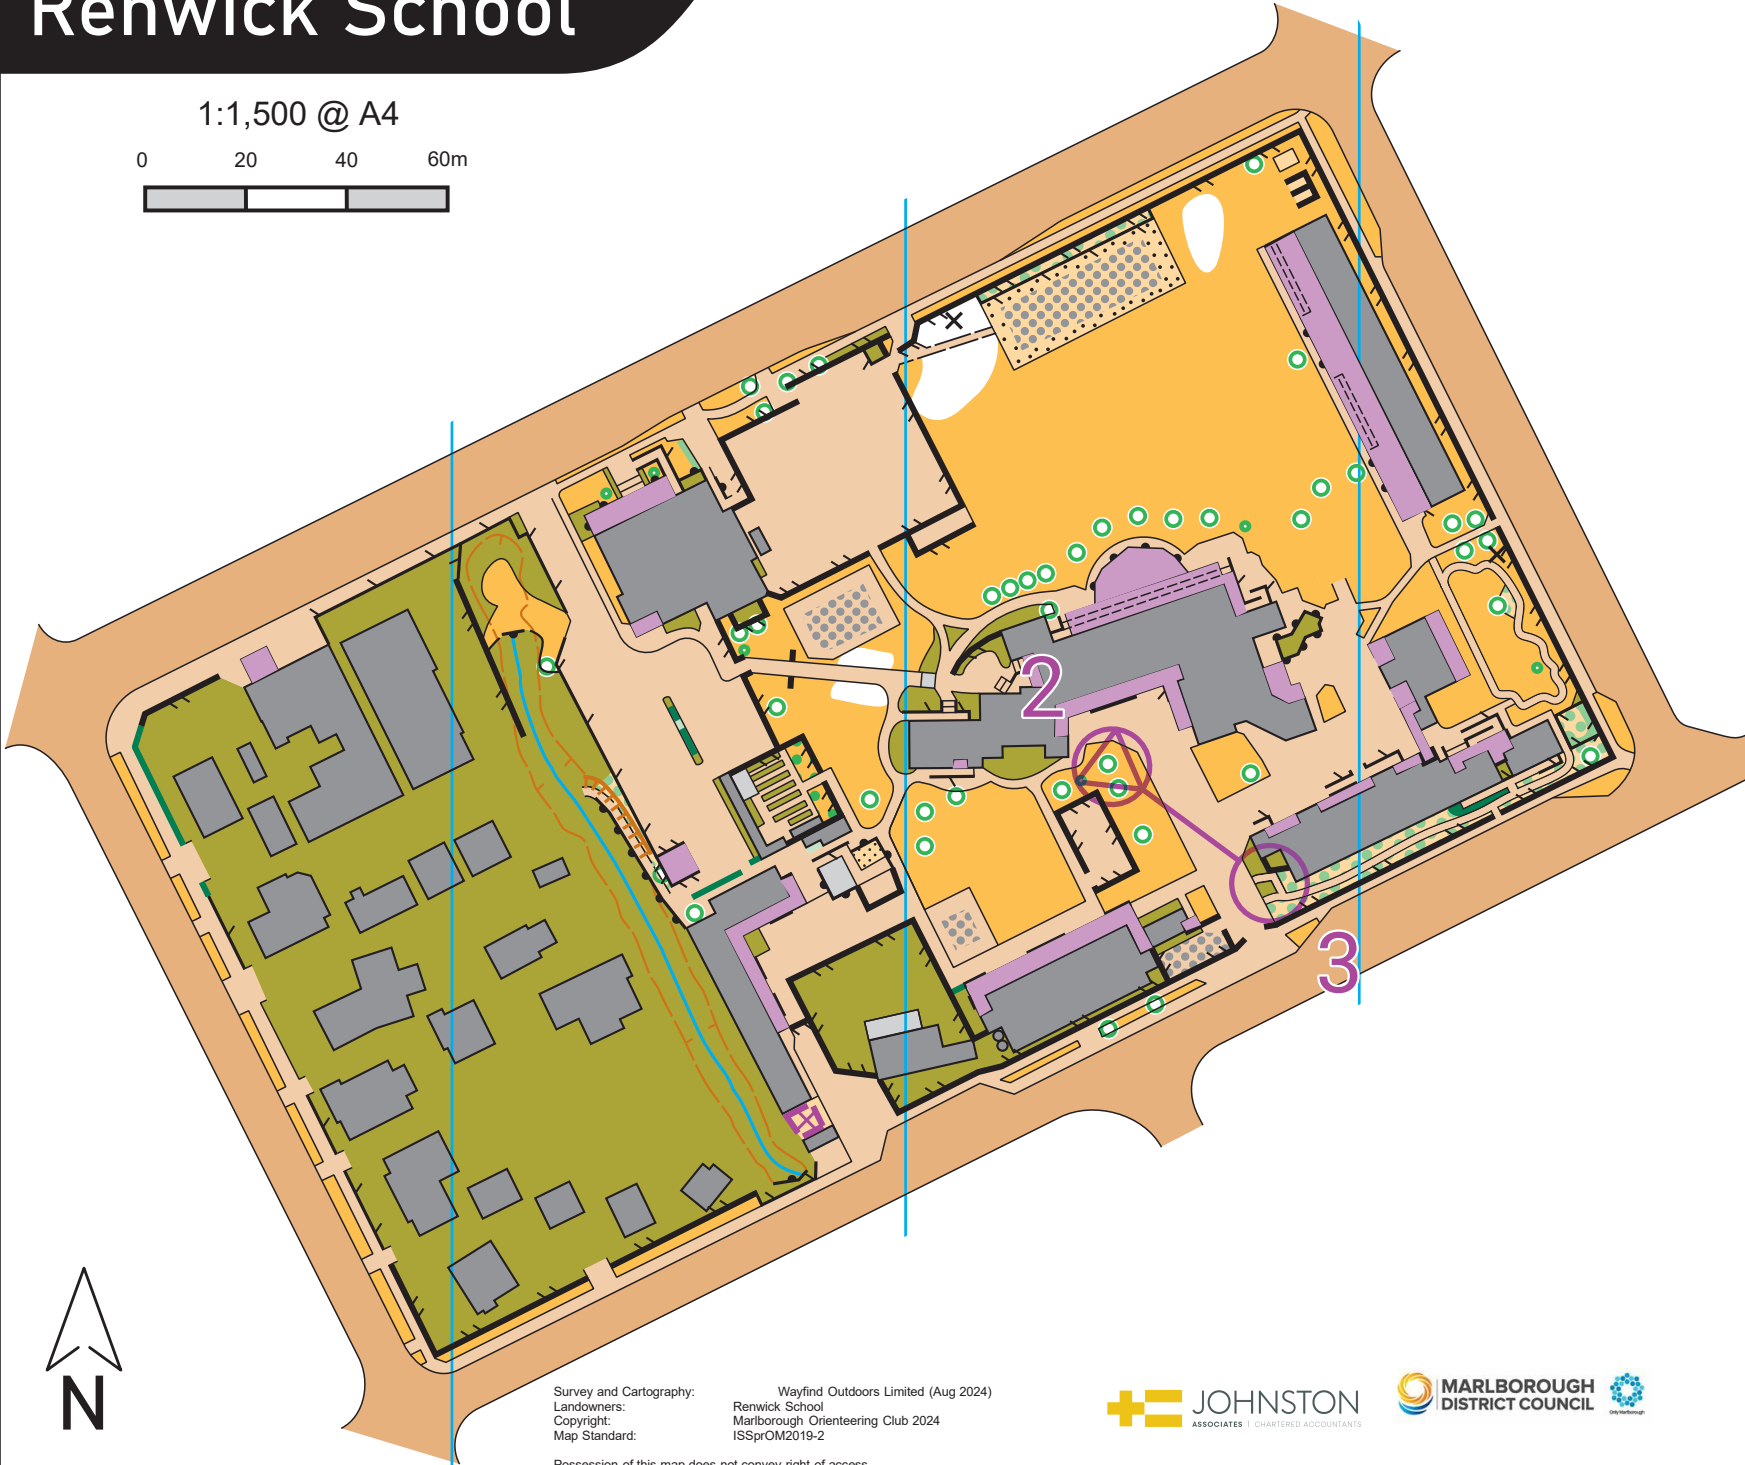

Renwick School

1:1,500 @ A4

0 20 40 60m

Survey and Cartography: Wayfind Outdoors Limited (Aug 2024)
Landowners: Renwick School
Copyright: Marlborough Orienteering Club 2024
Map Standard: ISSPrOM2019-2

Possession of this map does not convey right of access