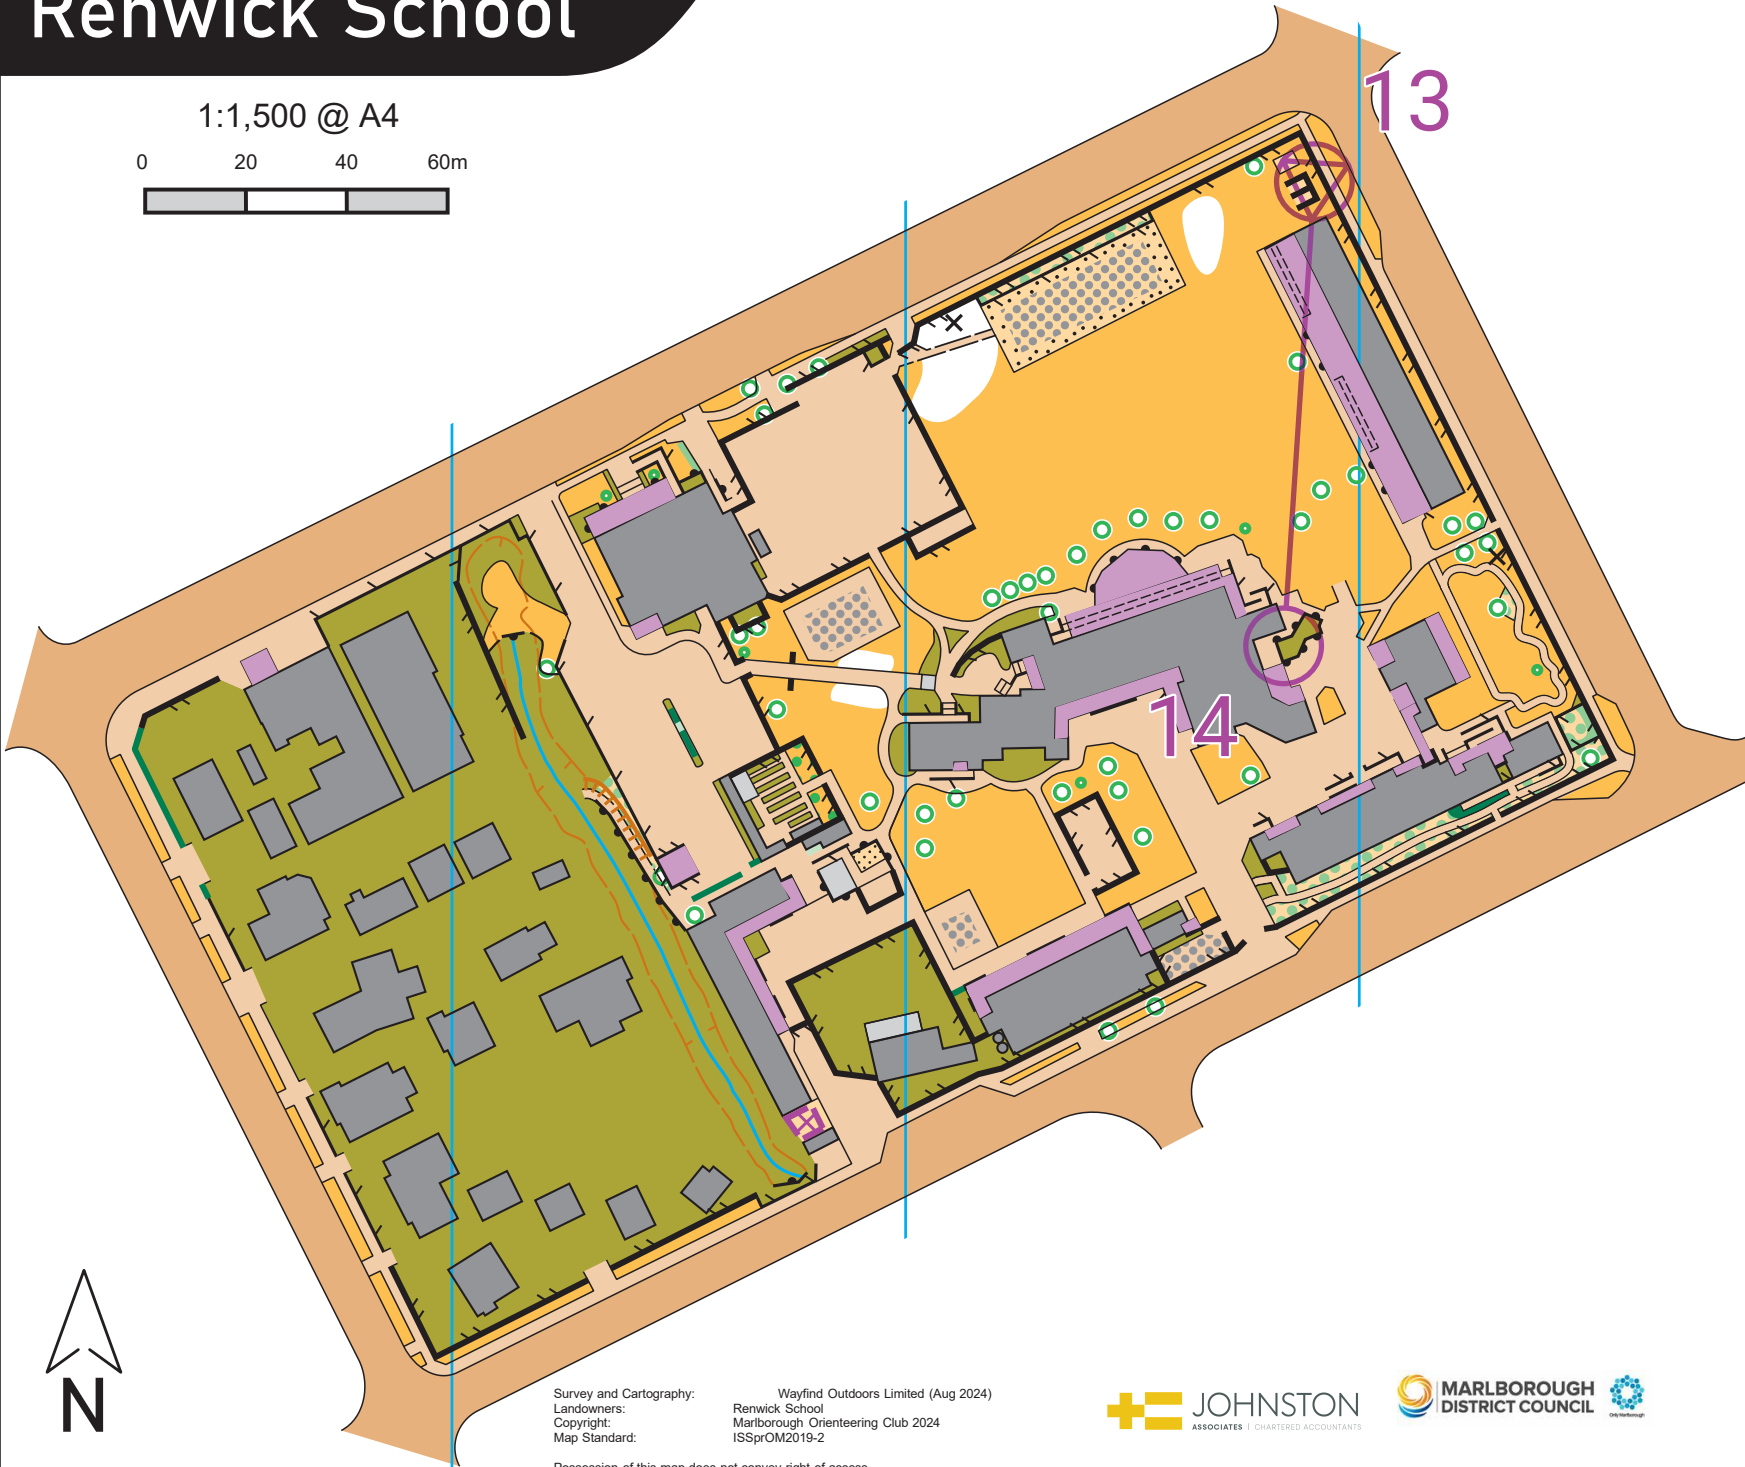

Possession of this map does not convey right of access

Renwick School

1:1,500 @ A4

Survey and Cartography: Wayfind Outdoors Limited (Aug 2024)
Landowners: Renwick School
Copyright: Marlborough Orienteering Club 2024
Map Standard: ISSPrOM2019-2

Possession of this map does not convey right of access

Renwick School

1:1,500 @ A4

0 20 40 60m

Survey and Cartography: Wayfind Outdoors Limited (Aug 2024)
Landowners: Renwick School
Copyright: Marlborough Orienteering Club 2024
Map Standard: ISSPrOM2019-2