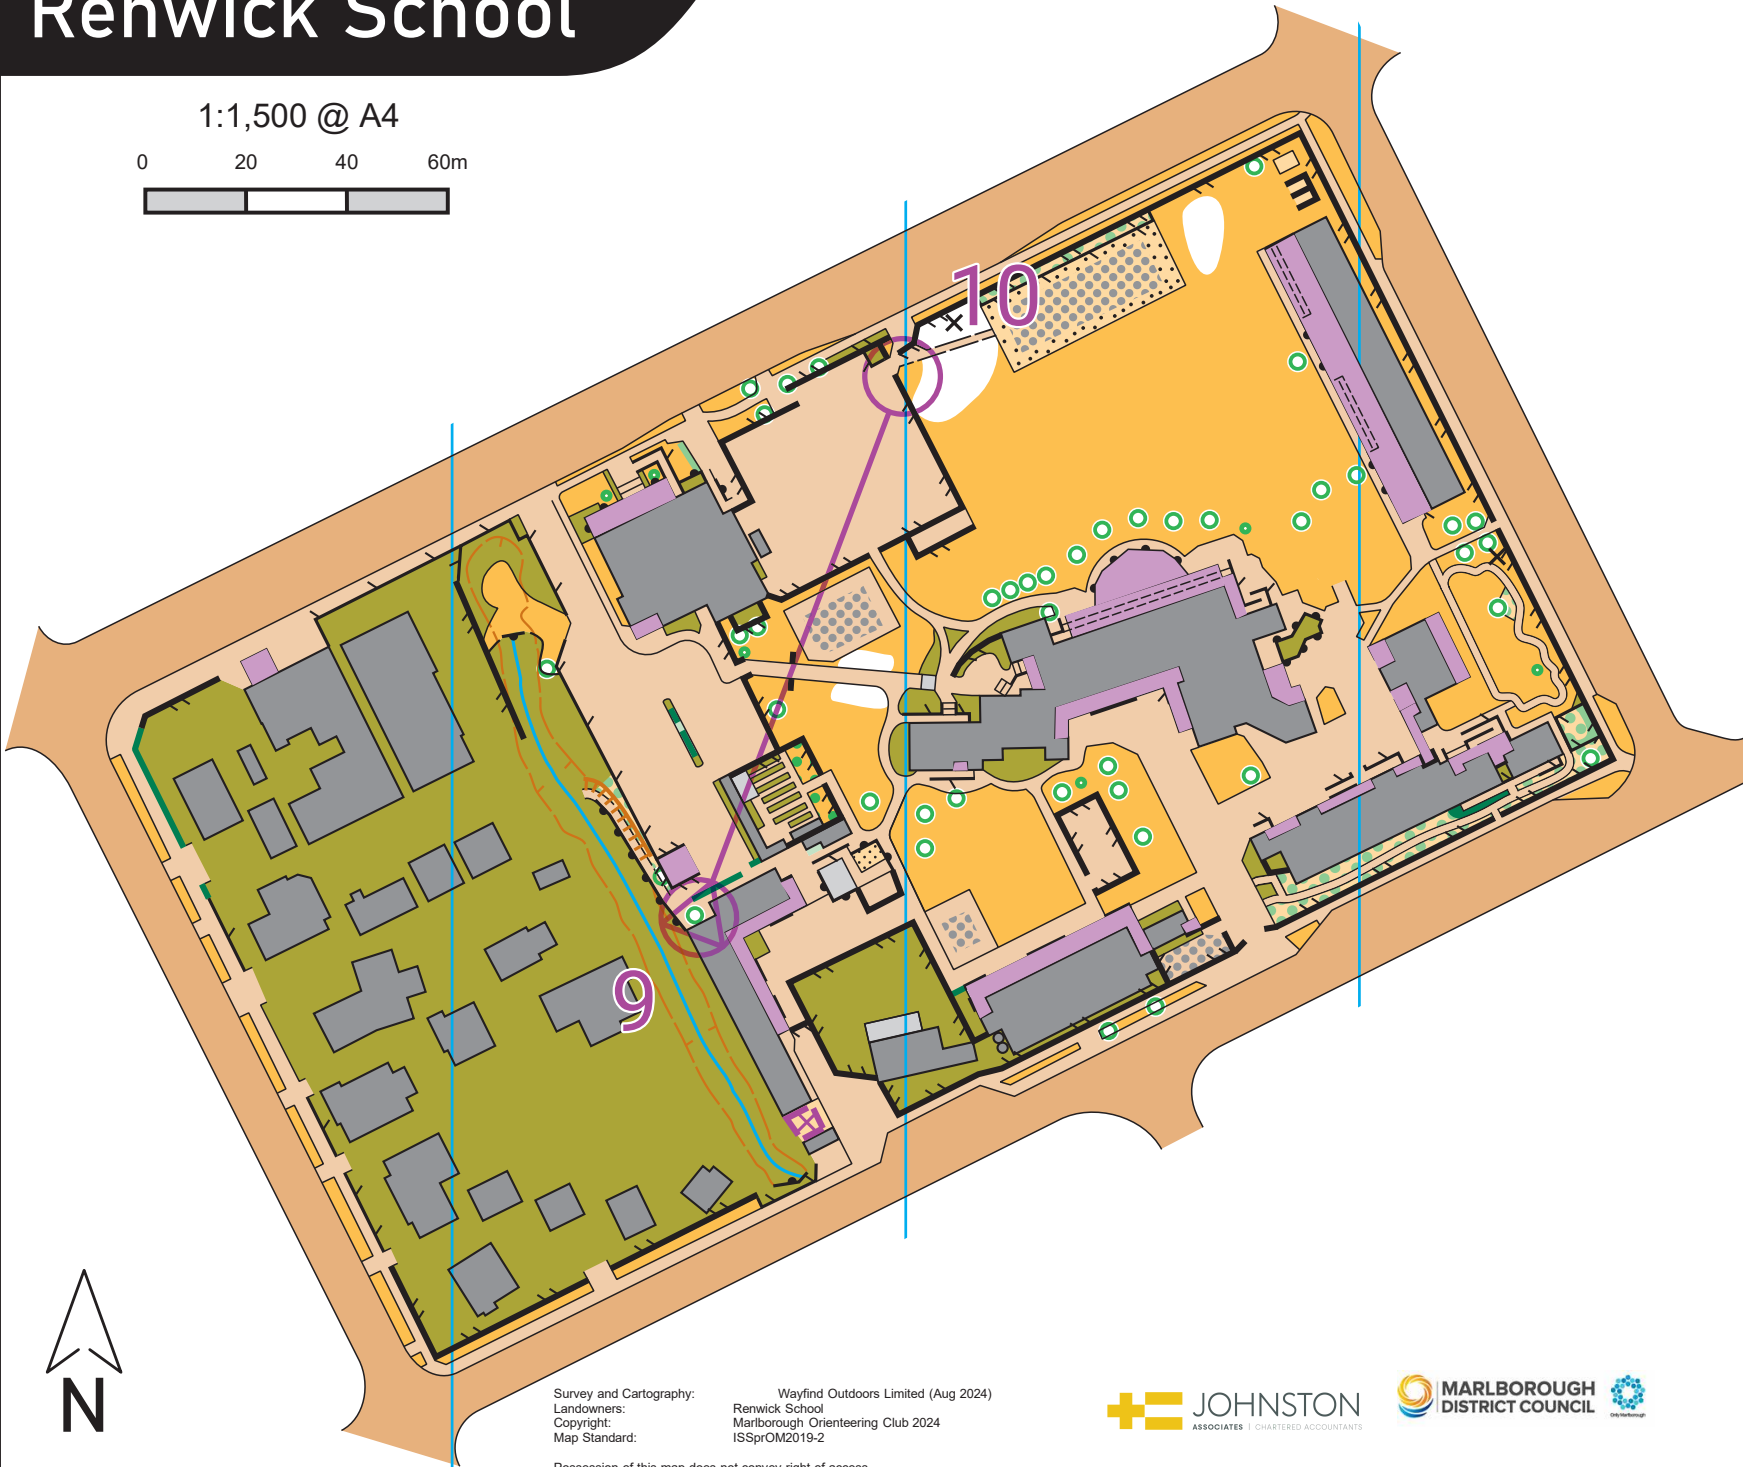

Renwick School

1:1,500 @ A4

Survey and Cartography: Wayfind Outdoors Limited (Aug 2024)
Landowners: Renwick School
Copyright: Marlborough Orienteering Club 2024
Map Standard: ISSPrOM2019-2

Possession of this map does not convey right of access