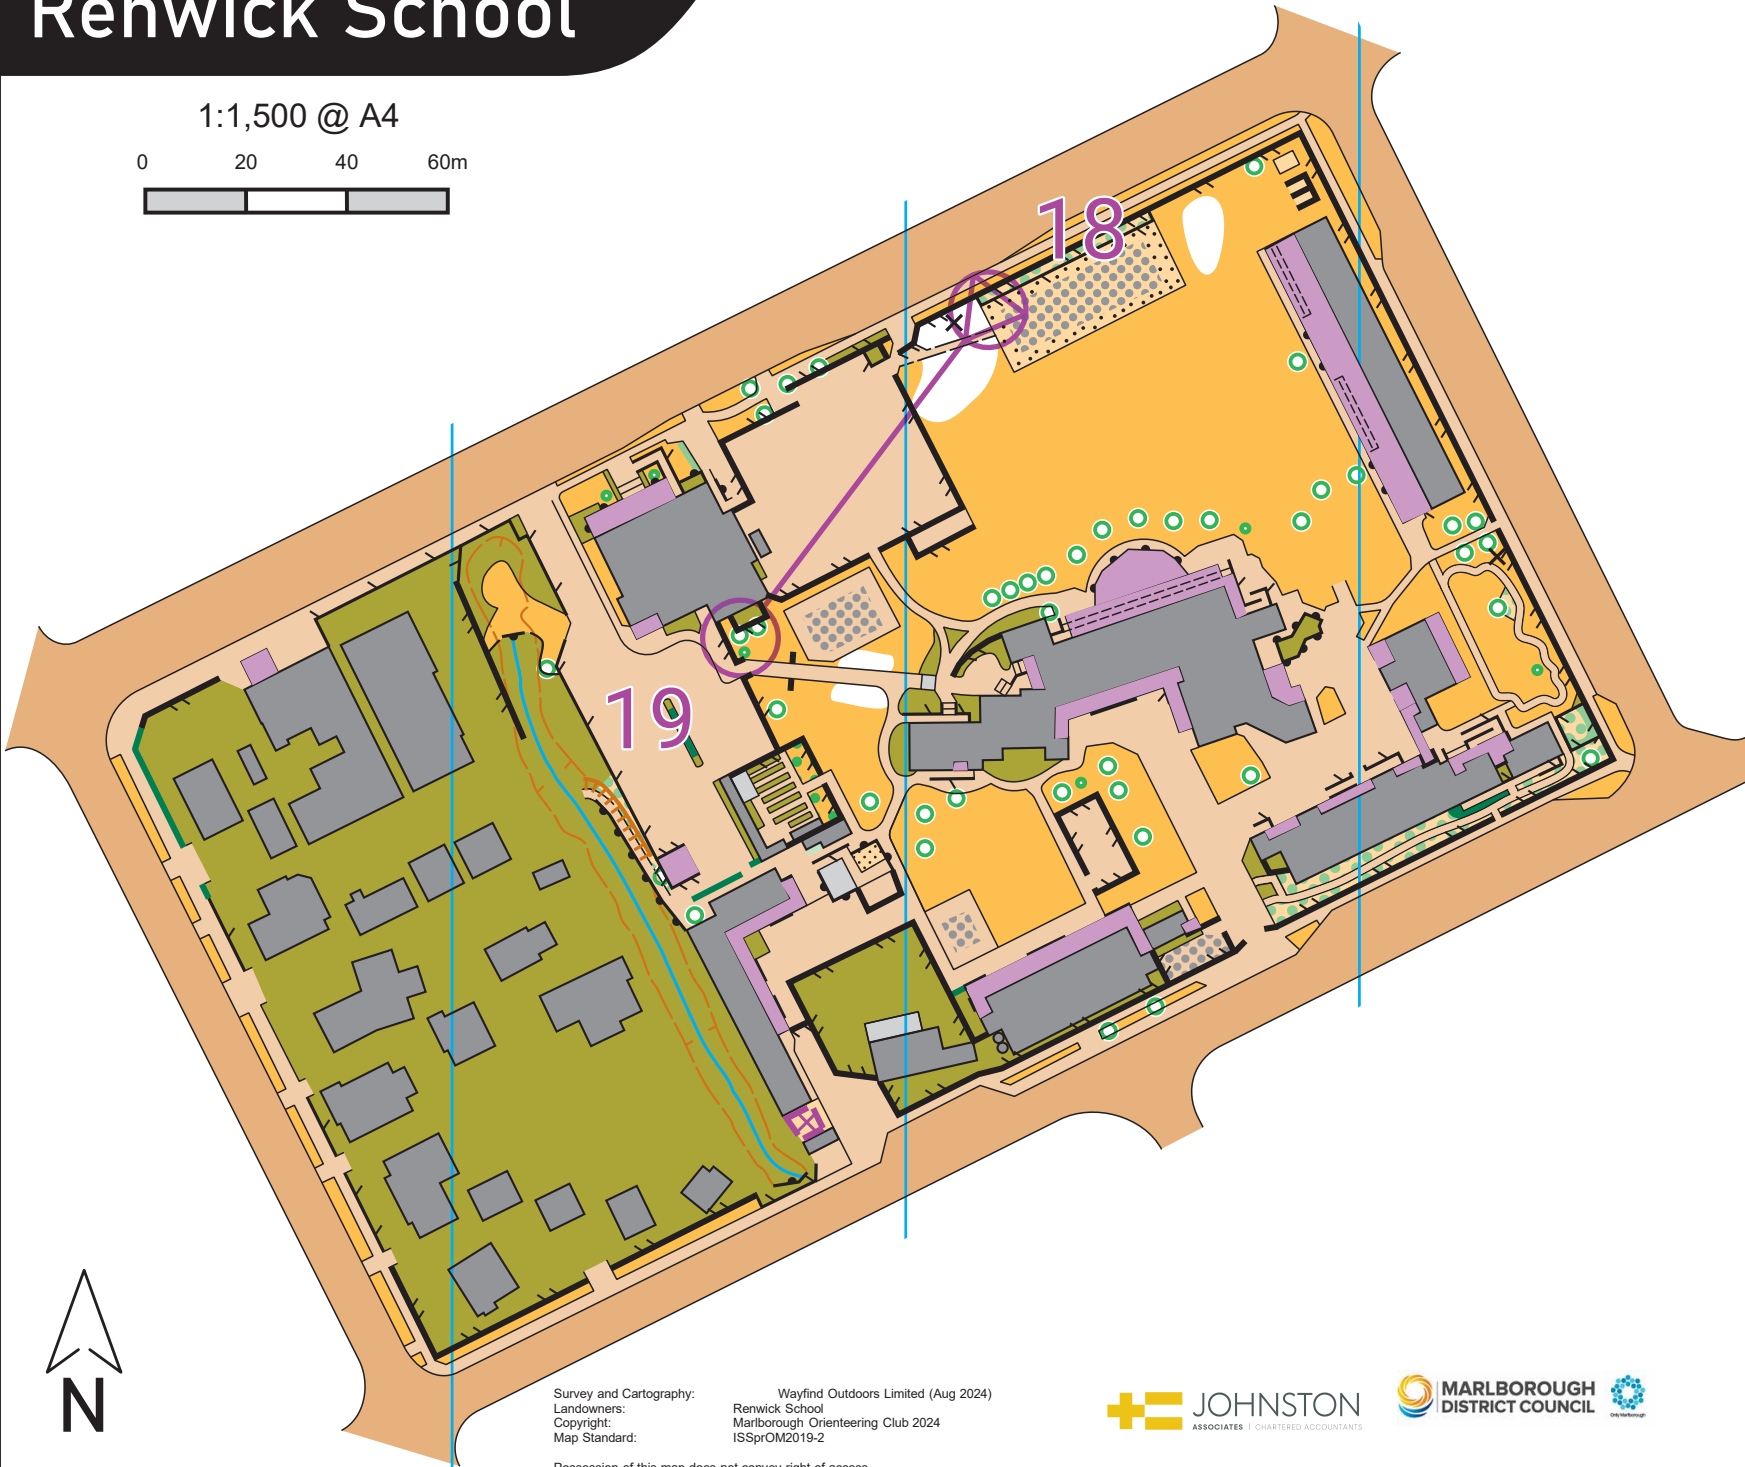

Possession of this map does not convey right of access

Renwick School

1:1,500 @ A4

0 20 40 60m

Survey and Cartography: Wayfind Outdoors Limited (Aug 2024)
Landowners: Renwick School
Copyright: Marlborough Orienteering Club 2024
Map Standard: ISSPrOM2019-2

Possession of this map does not convey right of access

Renwick School

1:1,500 @ A4

Survey and Cartography: Wayfind Outdoors Limited (Aug 2024)
Landowners: Renwick School
Copyright: Marlborough Orienteering Club 2024
Map Standard: ISSPOM2019-2