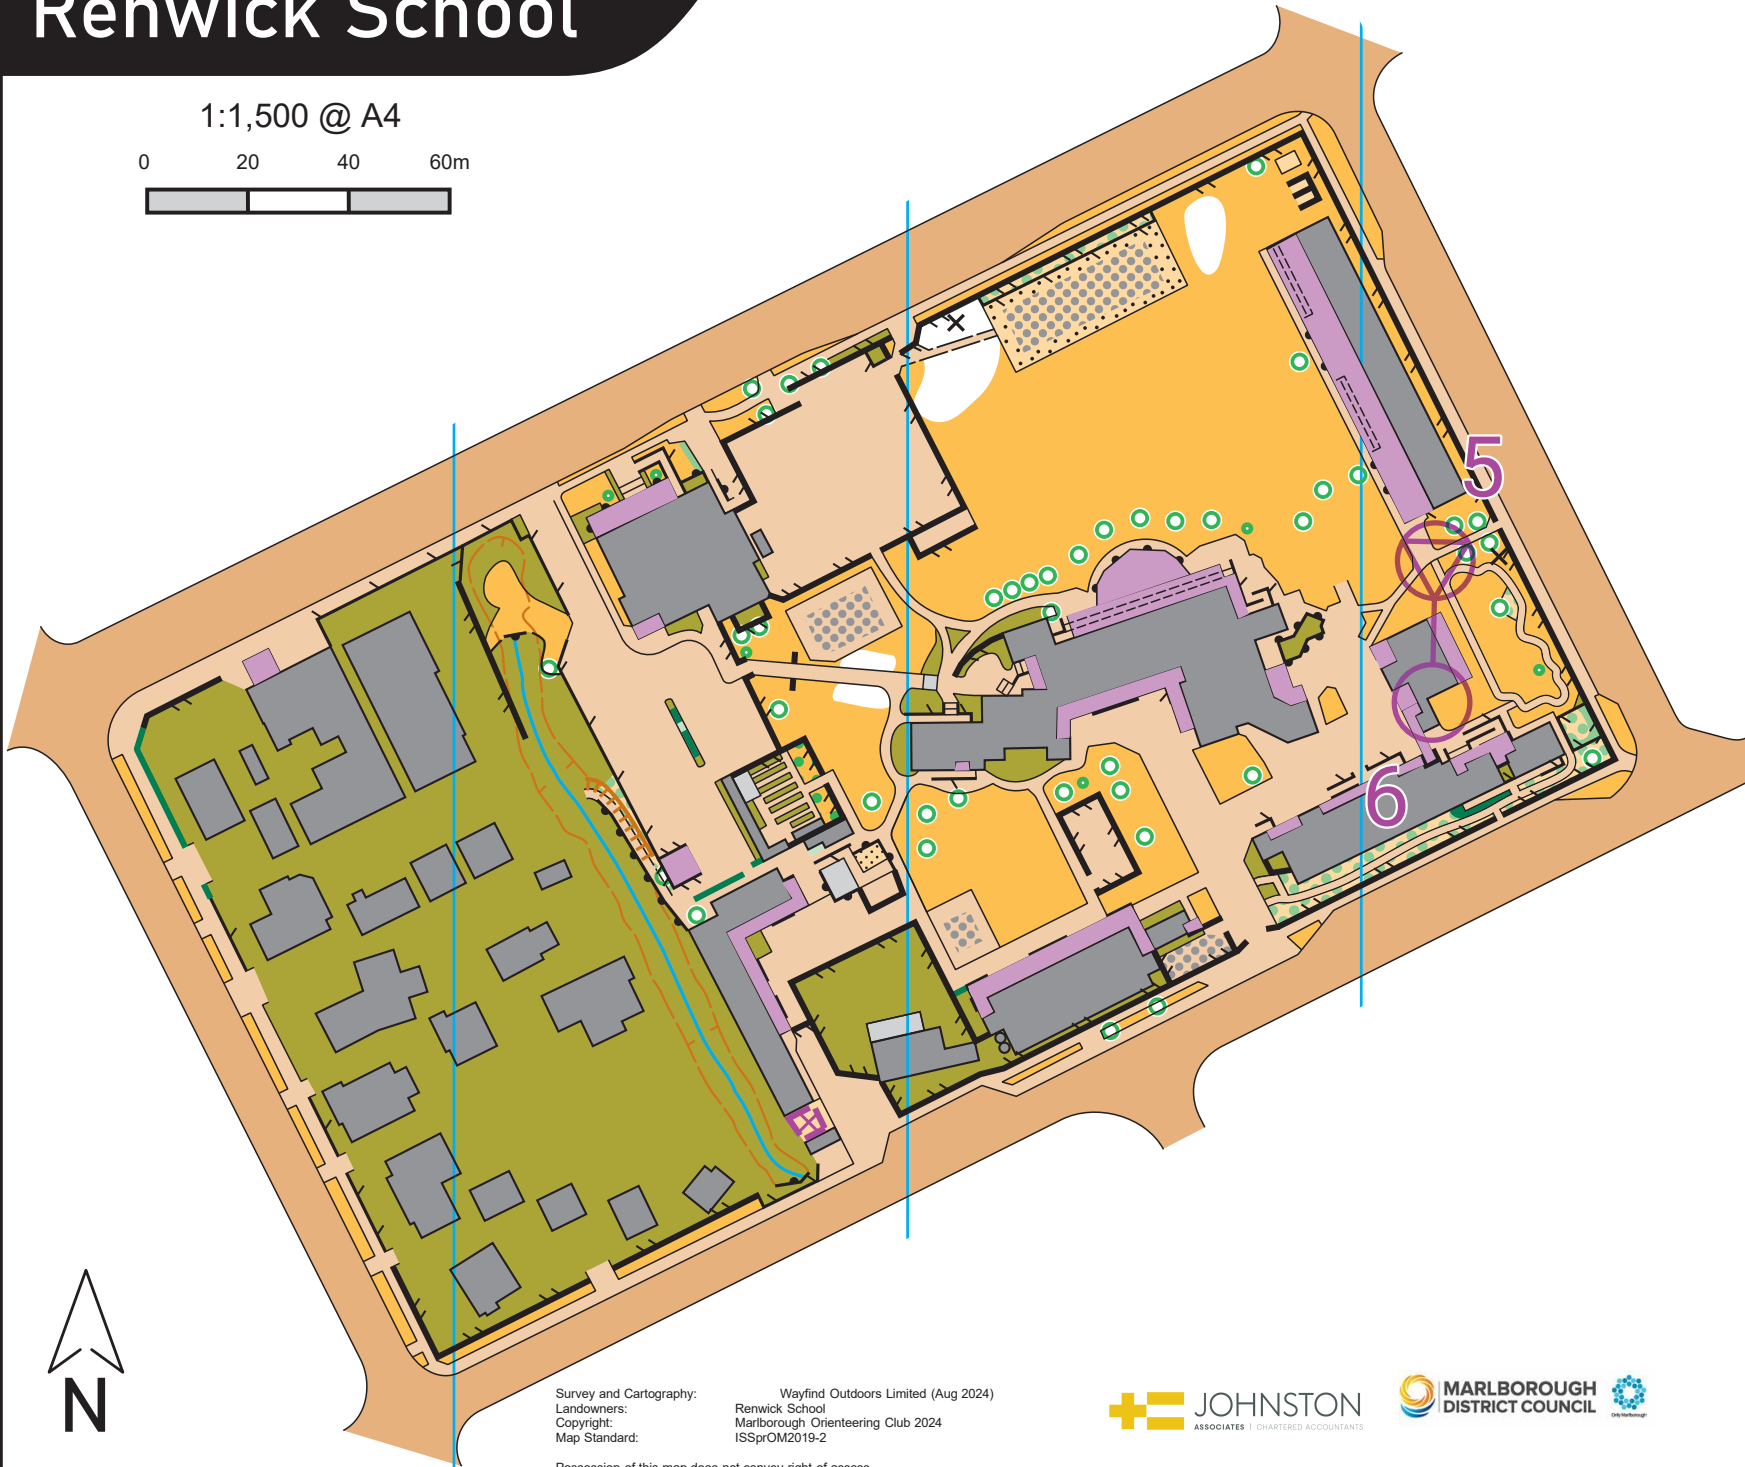

Renwick School

1:1,500 @ A4

Survey and Cartography: Wayfind Outdoors Limited (Aug 2024)
Landowners: Renwick School
Copyright: Marlborough Orienteering Club 2024
Map Standard: ISSPrOM2019-2

Possession of this map does not convey right of access