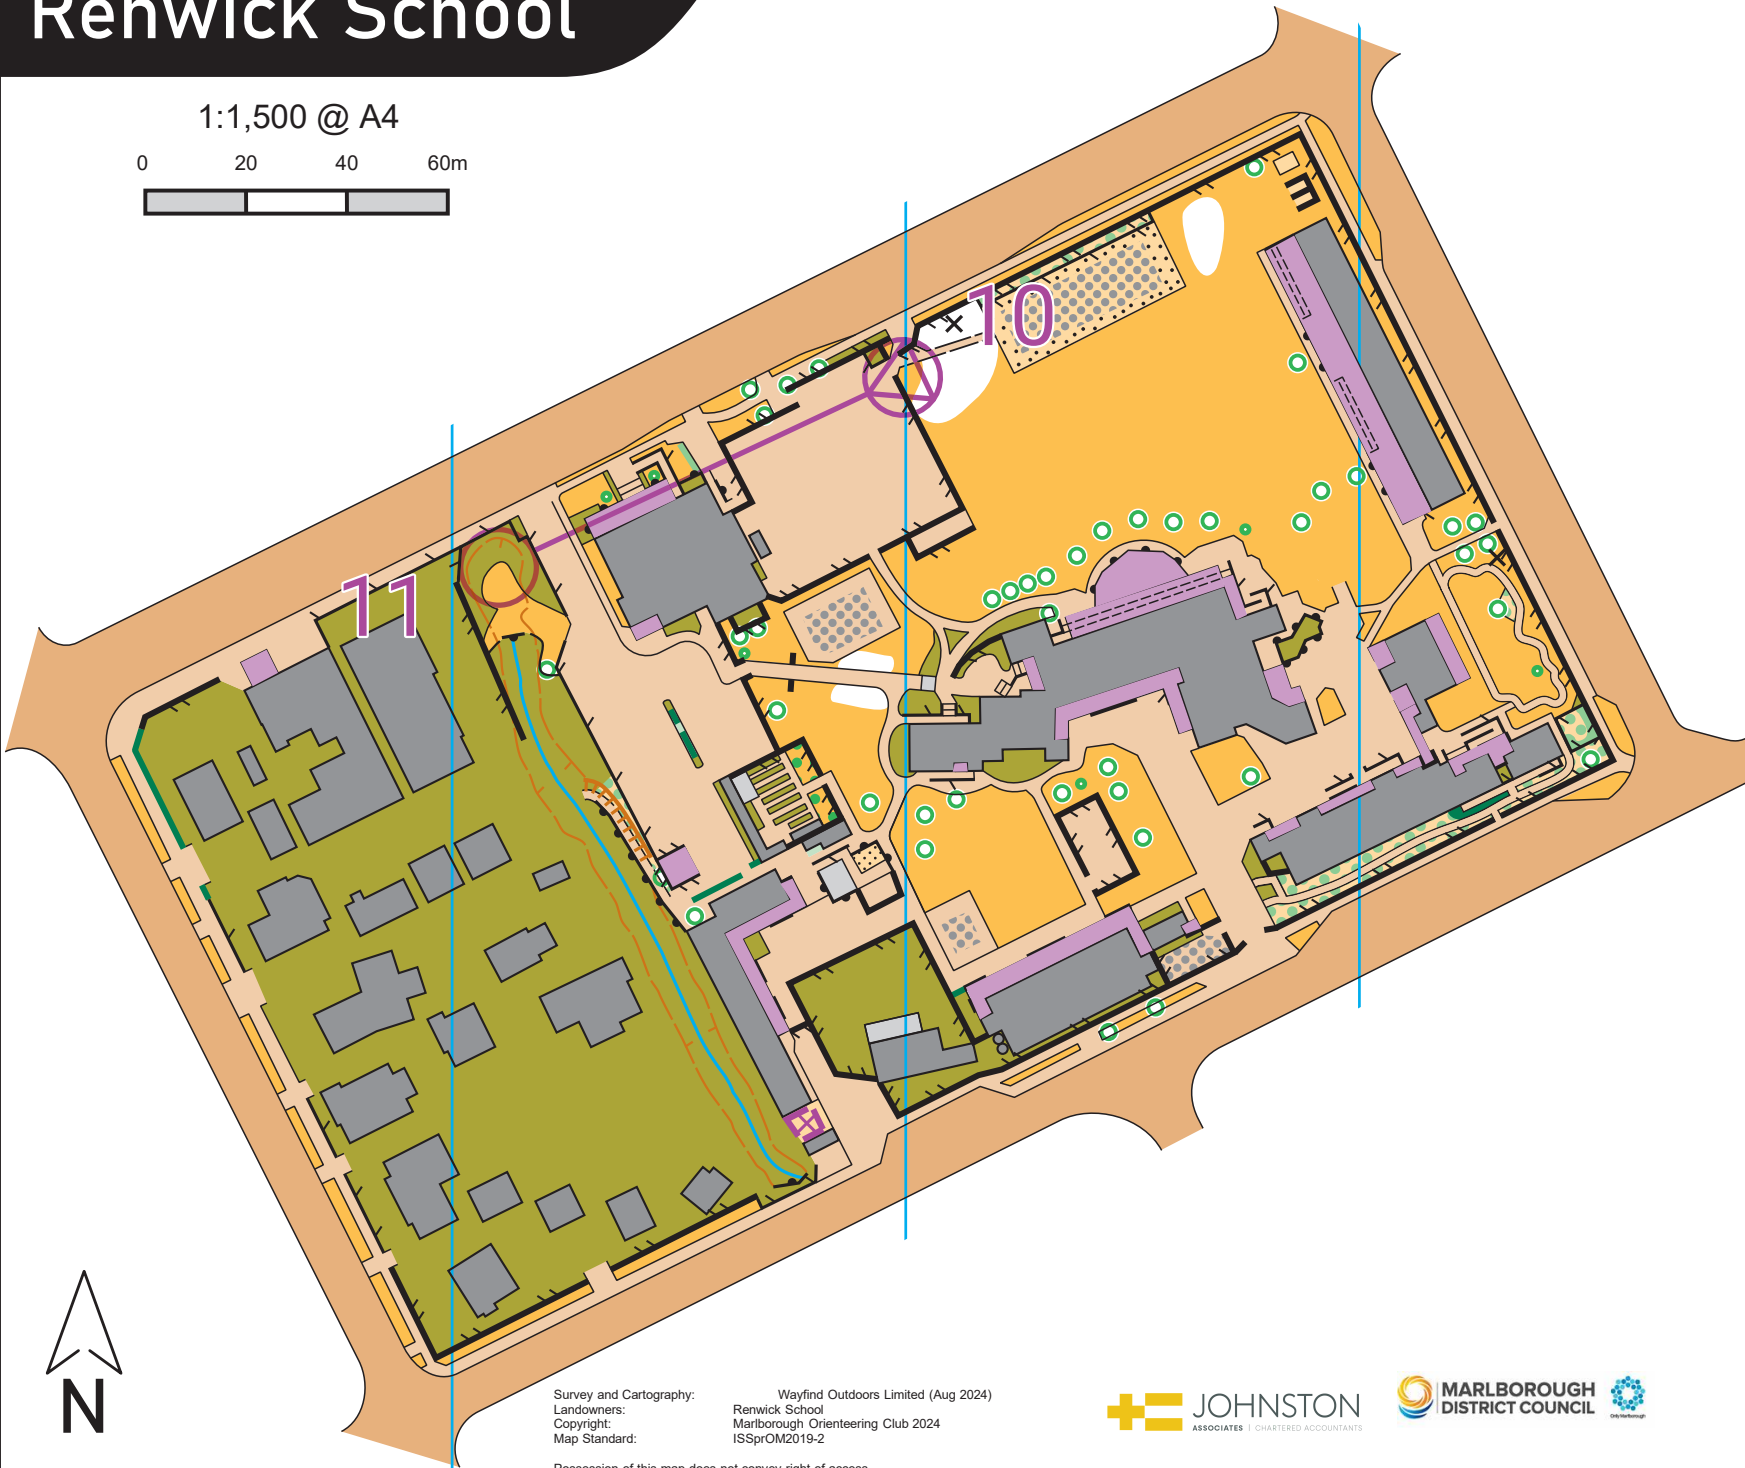

Renwick School

1:1,500 @ A4

0 20 40 60m

Survey and Cartography: Wayfind Outdoors Limited (Aug 2024)
Landowners: Renwick School
Copyright: Marlborough Orienteering Club 2024
Map Standard: ISSPrOM2019-2

Possession of this map does not convey right of access