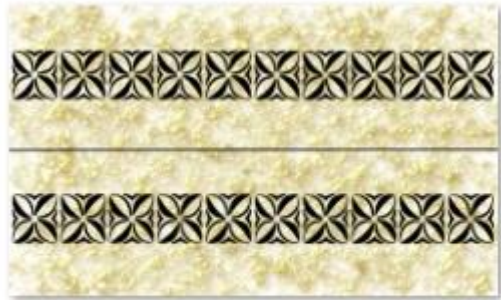

DPU1066 – AP Fijian Tapa Panel

DPU106601 - AP Fijian Tapa - Red

DPU106602 - AP Fijian Tapa - Brown

DPU106601 - AP Fijian Tapa - Red
Closeup

DPU106602 - Fijian Tapa - Brown -
Closeup

*The original design as a mesh stencil
for Annette Peckham of Sweet
Temptations of Sydney, Australia*

\$55.00 per design for the Licence to print edible images
+ \$17.50 for customising new colour combinations

DPU1182 – Samoan Flower Strip

DPU118201 - Samoan Flower Strip on
Gold Splatter

*Closeup of gold
splatter effect*