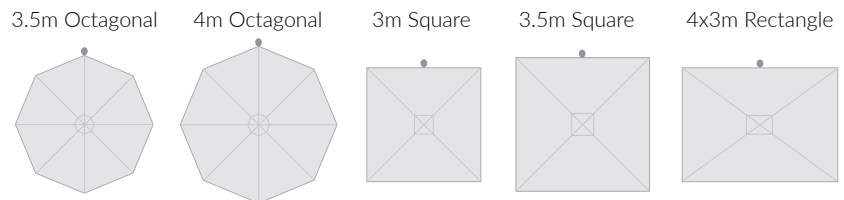

#### Dimensions of open umbrella

	3.5m Octagonal	4m Octagonal	3m Square	3.5m Square	4x3m Rectangle
Width of canopy (cm)	1350 <sup>ø</sup>	1400 <sup>ø</sup>	300 x 300	350 x 350	400 x 300
a: Total height to top of canopy (cm)	270	270	285	285	285
b: Height to edge of canopy (cm)	210	210	210	210	210
c: Distance from centre of spigot to outside edge of canopy (cm)	350	405	330	375	325
Canopy shade area (m2)	8.7	11.3	9	12.2	12