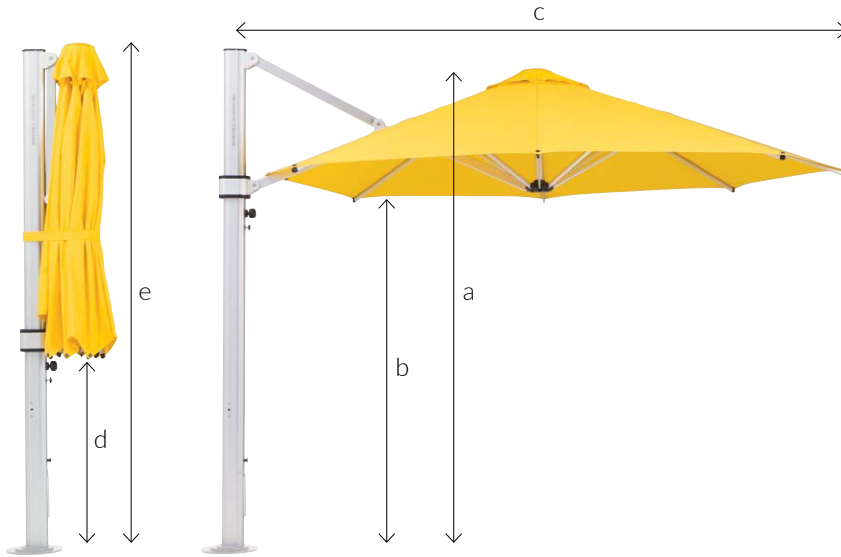

CANOPY FABRIC

EUROPEAN MADE, 100% SOLUTION-DYED, ACRYLIC CANVAS.

Our premium marine-grade fabric comes with a 10 year warranty and has the best available colour fastness rating of 7-8 out of 8*. It also has the highest possible rating of UPF 80, cutting out the maximum amount of harmful UV light for excellent sun protection.

*Colours with red colour pigmentation (red, orange, yellow etc) will have lower colour fastness than other colours and will show some fading earlier.

Dimensions

¹Measured from point to point. All measurements are rounded and are subject to change.

²Only when the umbrella is used at the horizontal setting. Wind damage is not covered by the warranty.