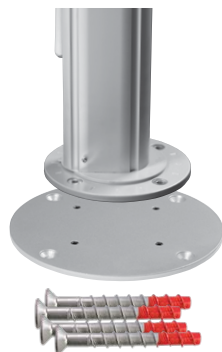

CONCRETE PATIO INSTALLATION KIT

For installation onto a concrete patio.
Diameter: 315mm.