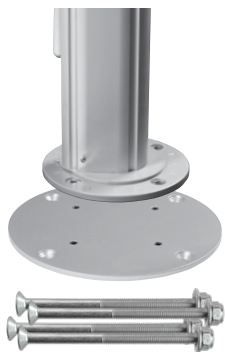

WOODEN DECK INSTALLATION KIT

For installation onto a wooden deck.
Diameter: 315mm.