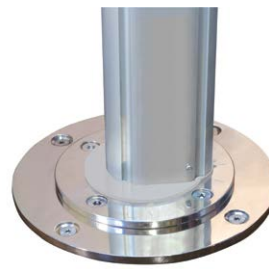

STAINLESS STEEL (316) SPIGOT & BASE PLATE

Optional upgrade for coastal environments.