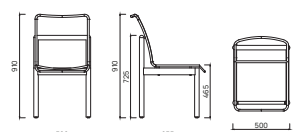

OPITO

Finely crafted dining

DINING TABLE SQUARE 1600

DINING TABLE REC 2000

CARVER DINING CHAIR

SIDE DINING CHAIR

FINISH

Fine sanded teak