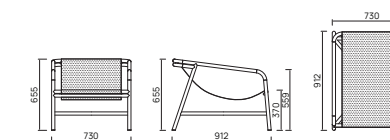

DIMENSIONS

FRAME

- Black
- Brass
- White