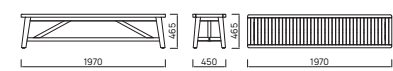

FINISH

Fine sanded teak

PORTER

FINISH

Fine sanded teak

SIDE TABLE

BENCH

BAR LEANER