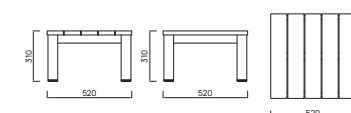

MESH COLOURS

- Ebony
- Snow

FINISH

Fine sanded teak