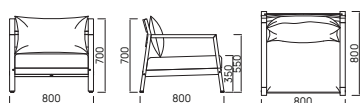

LOUNGE SINGLE SEAT