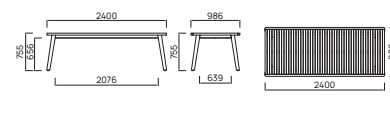

PORTER DINING TABLE RECTANGLE 2400, FEATURING JACKSON SIDE, CARVER CHAIR AND BENCH 1800 IN SHADOW GREY

Craftsmanship & versatility

DINING TABLE SQUARE 1000

DINING TABLE RECTANGLE 1600

DINING TABLE RECTANGLE 2400