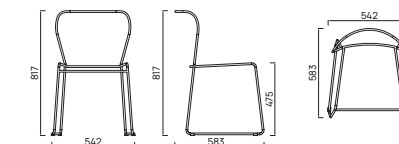

MOANA DINING CHAIR, FEATURING MOTU BISTRO TABLE

Understated elegance

WEAVE COLOURS

-  Graphite
-  Marble

FRAME

Black stainless steel

DIMENSIONS

Magical mesh *oasis*