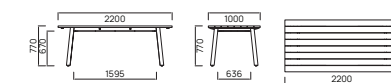

DIMENSIONS