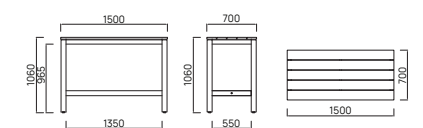

Casual
style &
strength

BAR LEANER SQUARE 700

DIMENSIONS

BAR LEANER RECTANGLE 1500

FINISH

Fine sanded teak

JACKSON

Our Jackson Chairs are contemporary and comfortable. With elegant lines, finished in fine sanded Teak and paired with the handwoven weave, it's the perfect match to any of our Devon tables for discerning dining.