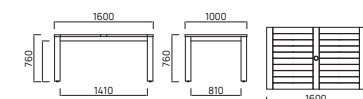

FINISH

Fine sanded teak