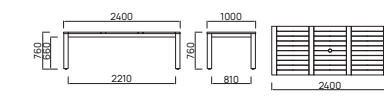

FINISH

Fine sanded teak