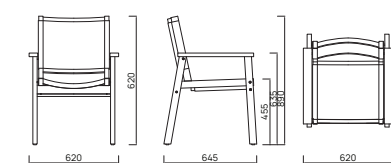

DIMENSIONS

FINISH

Fine sanded teak

WEAVE COLOUR

● Shadow grey