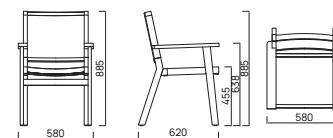

Discerning dining

JACKSON SIDE DINING CHAIR IN SHADOW GREY, FEATURING PEGASUS DINING TABLE 1500

BAR STOOL

BENCH 1400 + 1800

CARVER DINING CHAIR

SIDE DINING CHAIR

WEAVE COLOURS

- Shadow grey
- Whitewash