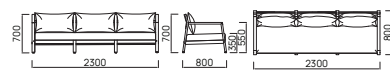

LOUNGE THREE SEATER