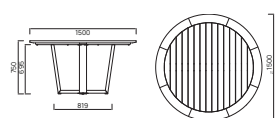

DINING TABLE ROUND 1200