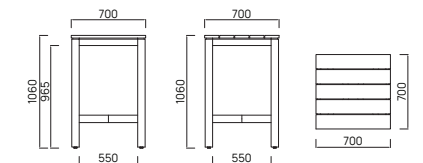

BAR LEANER SQUARE 700

DIMENSIONS

BAR LEANER RECTANGLE 1500