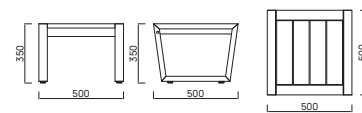

*Sleek,
refined
comfort*

KISBEE LOUNGE SINGLE SEATER, TWO SEATER

KISBEE

SIDE TABLE

LOW TABLE

FINISH

Fine Sanded Teak

Sink
into
*cocooned
luxury*