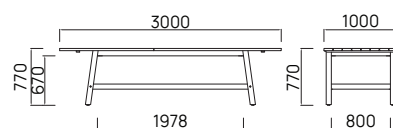

DINING TABLE 3000

FINISH

Fine sanded teak