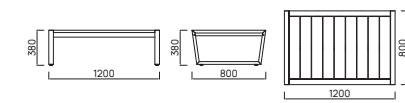

*Sleek,
refined
comfort*

KISBEE LOUNGE SINGLE SEATER, TWO SEATER

KISBEE

SIDE TABLE

LOW TABLE

FINISH

Fine Sanded Teak

Sink
into
*cocooned
luxury*