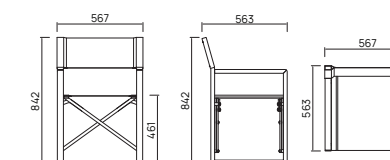

DIMENSIONS