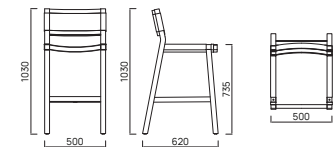

BENCH 1400 + 1800