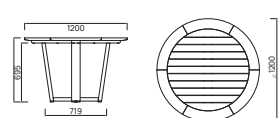

FINISH

Fine sanded teak