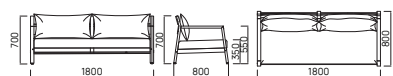

LOUNGE TWO SEATER