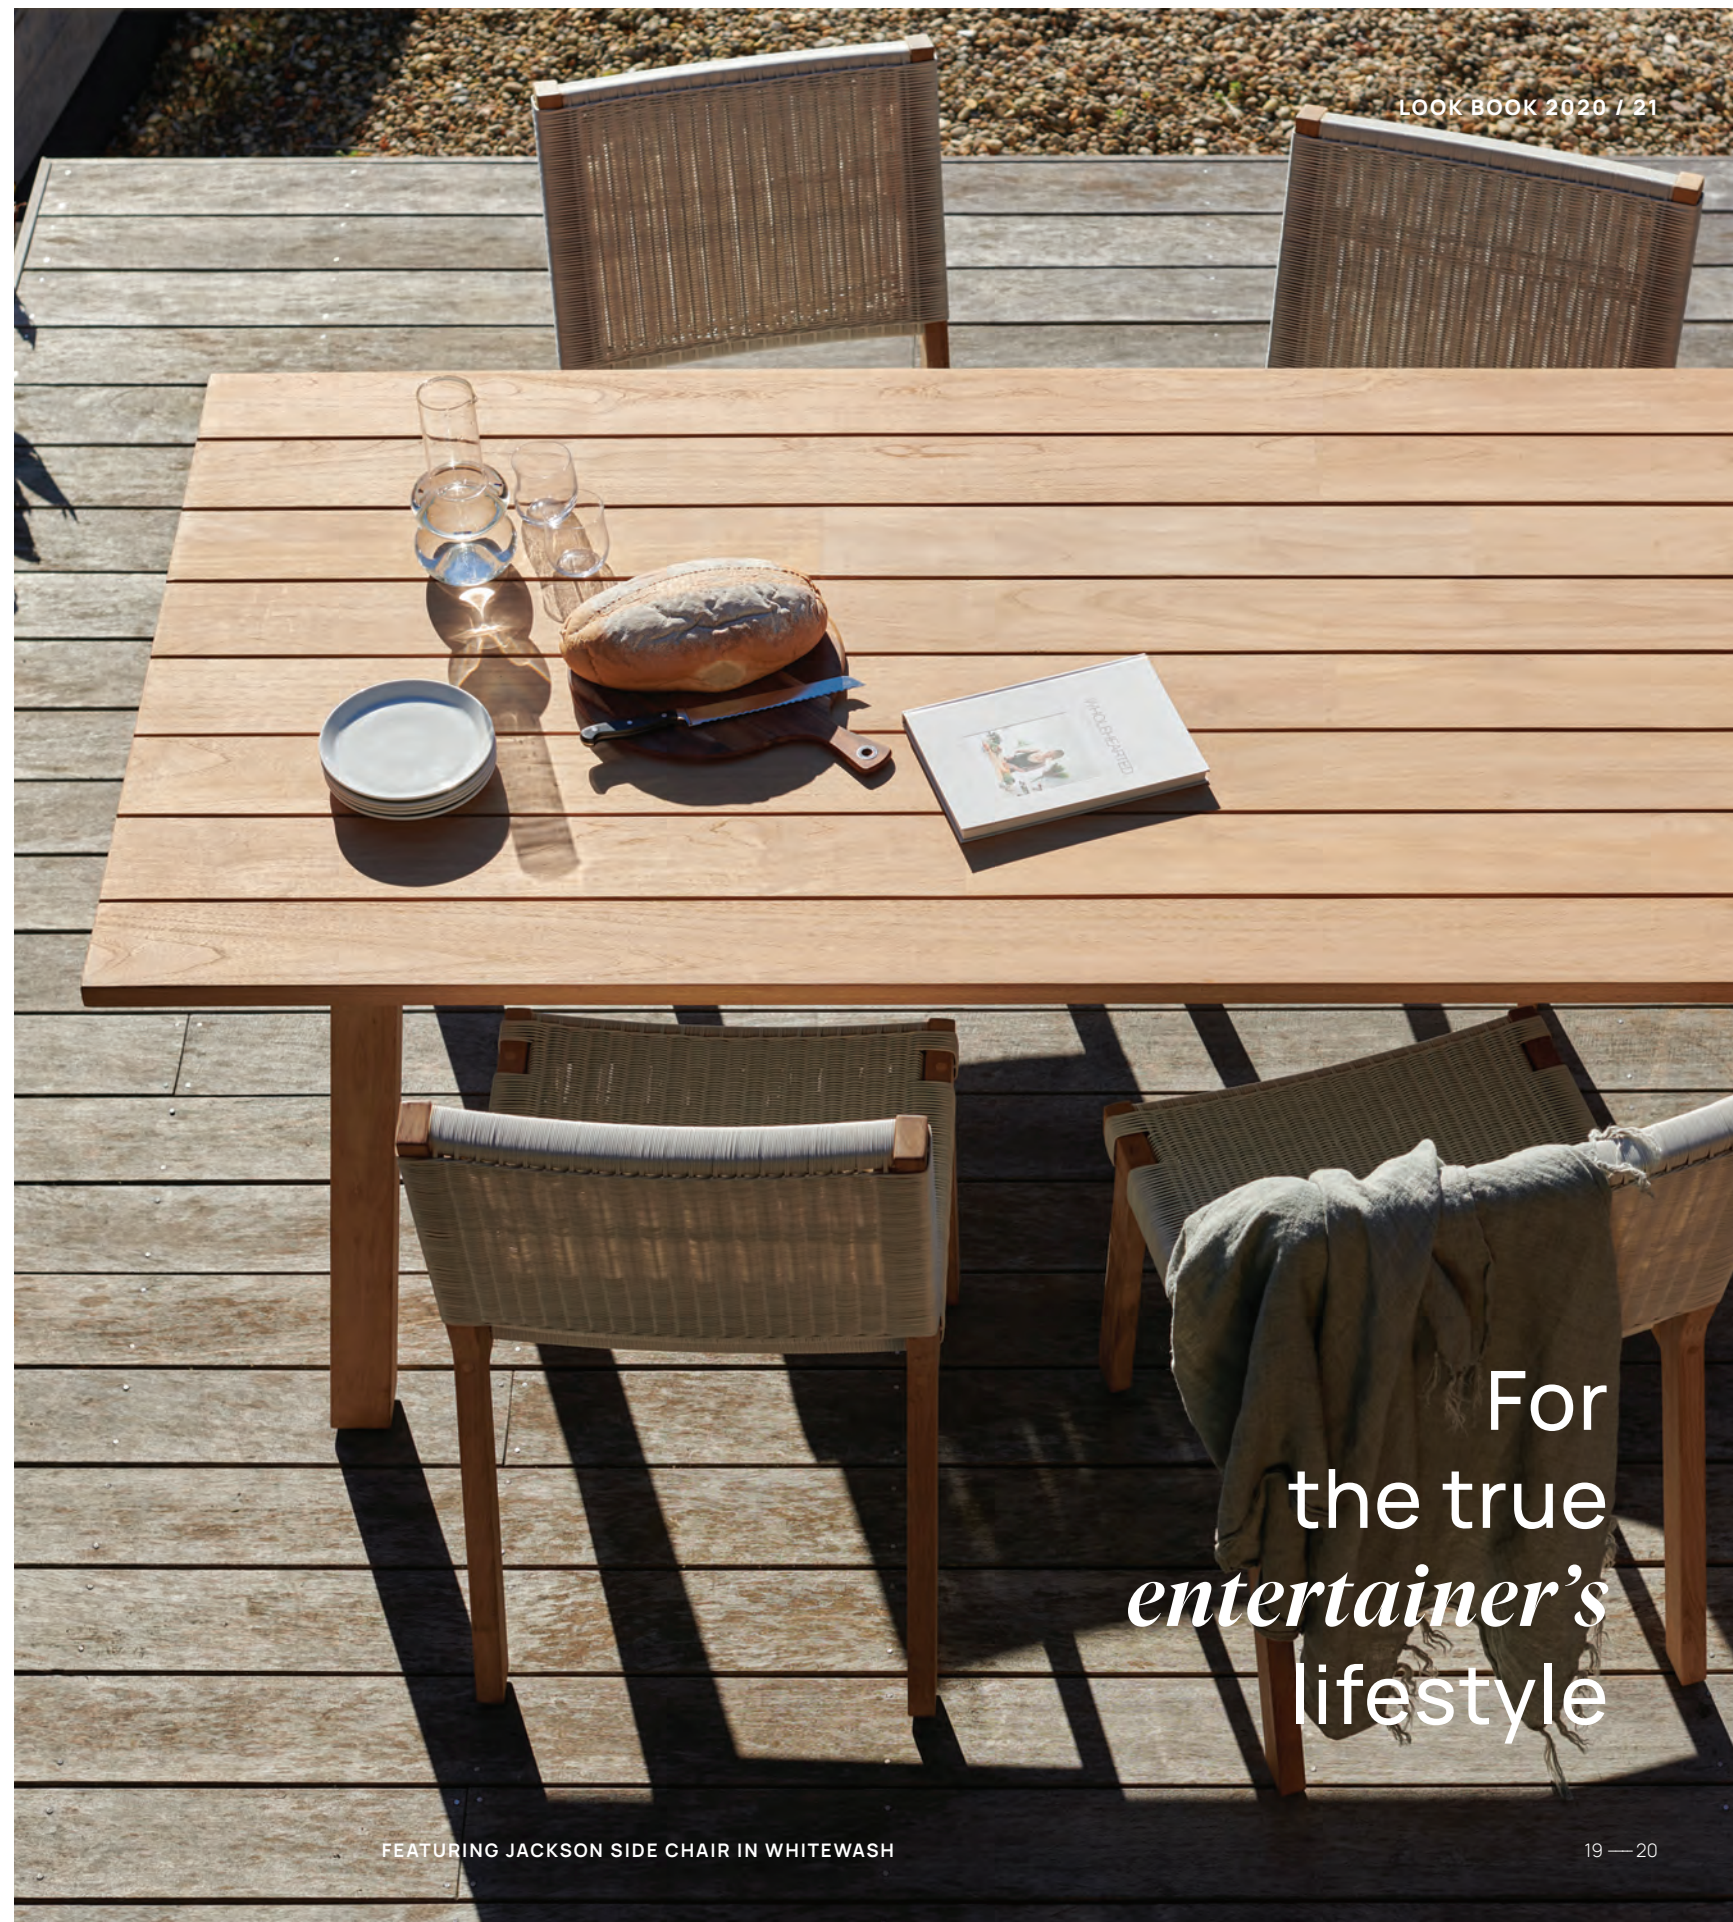

Combine with any dining chairs or benches to give you a flexible and functional setting you'll love to entertain in.

DINING TABLE 3000

FINISH

Fine sanded teak

For
the true
entertainer's
lifestyle

COUPER TABLE RECTANGLE 2400, FEATURING WAIPUNA DINING CHAIR IN SHADOW GREY