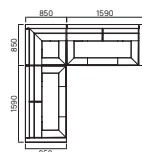

LOW TABLE

SINGLE SEATER

TWO SEATER

CORNER SETTING

FABRIC OPTIONS

Cast

- Ash
- Sage
- Petal
- Silver
- Pumice
- Slate

Natté