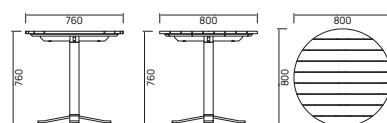

BISTRO TABLE ROUND 800