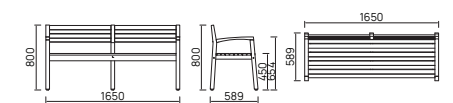

FINISH

- Fine sanded teak
- Black teak