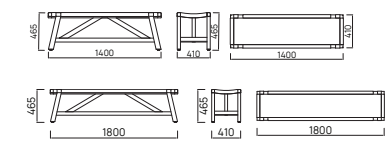

Discerning dining

JACKSON SIDE DINING CHAIR IN SHADOW GREY, FEATURING PEGASUS DINING TABLE 1500

BAR STOOL

BENCH 1400 + 1800

CARVER DINING CHAIR

SIDE DINING CHAIR

WEAVE COLOURS

- Shadow grey
- Whitewash