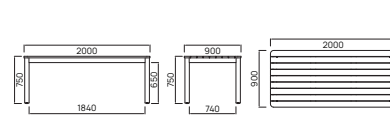

OPITO

Finely crafted dining

DINING TABLE SQUARE 1600

DINING TABLE REC 2000

CARVER DINING CHAIR

SIDE DINING CHAIR

FINISH

Fine sanded teak