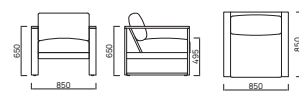

SINGLE SEATER