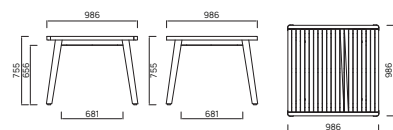

DINING TABLE RECTANGLE 1600