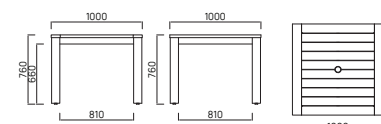

FINISH

Fine sanded teak