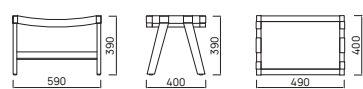

WEAVE COLOURS

- Shadow grey
- Whitewash

FINISH

Fine sanded teak