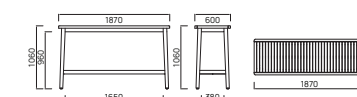

FINISH

Fine sanded teak

PORTER

FINISH

Fine sanded teak

SIDE TABLE

BENCH

BAR LEANER