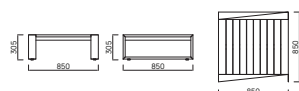

MILFORD

Timeless, simplistic design meets casual comfort in our Milford Lounge collection. Handcrafted with clean Teak lines and modern styling, this lounge truly is a must-have for any contemporary outdoor space. Designed with functionality and maintenance in mind with quick-dry reticulated foam, the Milford Lounge can handle the elements.

LOW TABLE

FABRIC OPTIONS

Cast

- Ash
- Sage
- Petal
- Silver
- Pumice
- Slate

Natté

- Carbon Sky
- Blush
- Grey Chiné
- Charcoal
- Sooty
- Marble

Lopi

FINISH

Fine sanded teak

Uncompromising
design & comfort