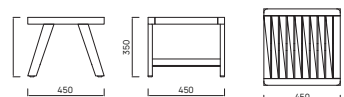

FINISH

Fine sanded teak

PORTER

FINISH

Fine sanded teak

SIDE TABLE

BENCH

BAR LEANER