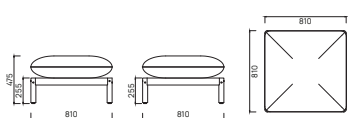

CORNER SEAT