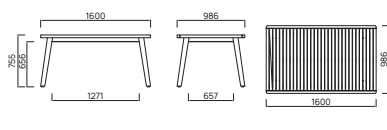

PORTER DINING TABLE RECTANGLE 2400, FEATURING JACKSON SIDE, CARVER CHAIR AND BENCH 1800 IN SHADOW GREY

Craftsmanship & versatility

DINING TABLE SQUARE 1000

DINING TABLE RECTANGLE 1600

DINING TABLE RECTANGLE 2400