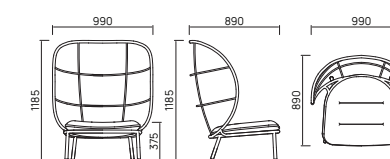

FABRIC OPTIONS

Cast

- Ash
- Petal
- Pumice
- Sage
- Silver
- Slate

Natté

- Carbon Sky
- Grey Chiné
- Sooty

Lopi

- Blush
- Charcoal
- Marble

DIMENSIONS