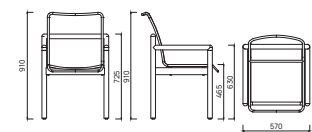

OPITO

Finely crafted dining

DINING TABLE SQUARE 1600

DINING TABLE REC 2000

CARVER DINING CHAIR

SIDE DINING CHAIR

FINISH

Fine sanded teak