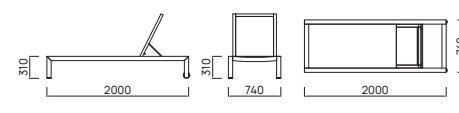

The *ultimate* sunlounger

MOKAUI

Our elegant Mokai Sunlounger is designed purely with poolside relaxation in mind. Crafted with a sleek Teak frame, using only the finest Batyline mesh and a 4-stage reclining backrest, the Mokai is the ultimate in sunloungers.

MESH COLOURS

- Ebony
- Snow

FINISH

Fine sanded teak