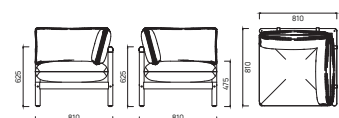

SINGLE SEAT ARMLESS