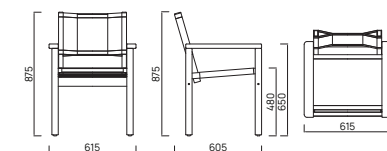

DIMENSIONS