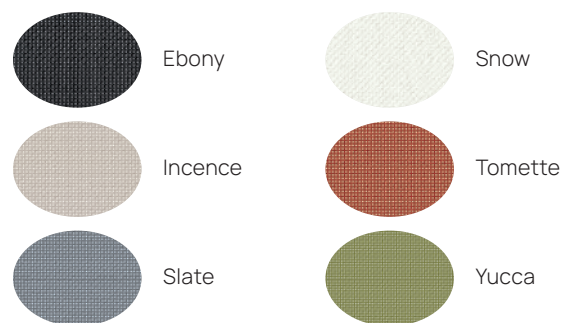

Classic,
woven
comfort

DIMENSIONS

FINISH

Fine sanded teak

WEAVE COLOUR

● Shadow grey

COLOUR RANGES

FABRIC

With a soft hand and sophisticated, trendsetting designs, Sunbrella is the ideal choice for a variety of applications, indoors and out.

COLOUR OPTIONS

WEAVE

RAUCORD is a premium synthetic weaving material for outdoor furniture. Manufactured using renowned German engineering know-how and production technology, REHAU weaves are both stylish and very durable.

COLOUR OPTIONS

ROPE

MESH

Batyline Fabrics make light, resistant and elegant mesh in a wide range of colours and a variety of weaves & textures. Batyline is extremely lightweight and durable, perfect for the diverse New Zealand climate.

COLOUR OPTIONS

FRAME

Devon Furniture only use the finest premium materials for our frames, solid fine sanded teak which is sustainable sourced and only the best aluminium.

TEAK COLOUR OPTIONS

ALUMINIUM COLOUR OPTIONS