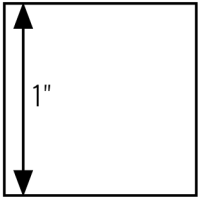

SIZE KEY

- SMALL
- - - - - MEDIUM
- LARGE
- X-LARGE

2 CM TEST SQUARE

1" TEST SQUARE

PAGE LAYOUT

A	B	C	D
X	E	F	G

RIPIO FRAME BAG SIZING TEMPLATE

Print pattern at 100%; do not scale to fit paper. Before cutting, measure the 1"x1" test square on this page (A) to make sure the pattern pieces are to scale. Cut or fold the excess paper around the borders and tape the pages together according to the diagram.